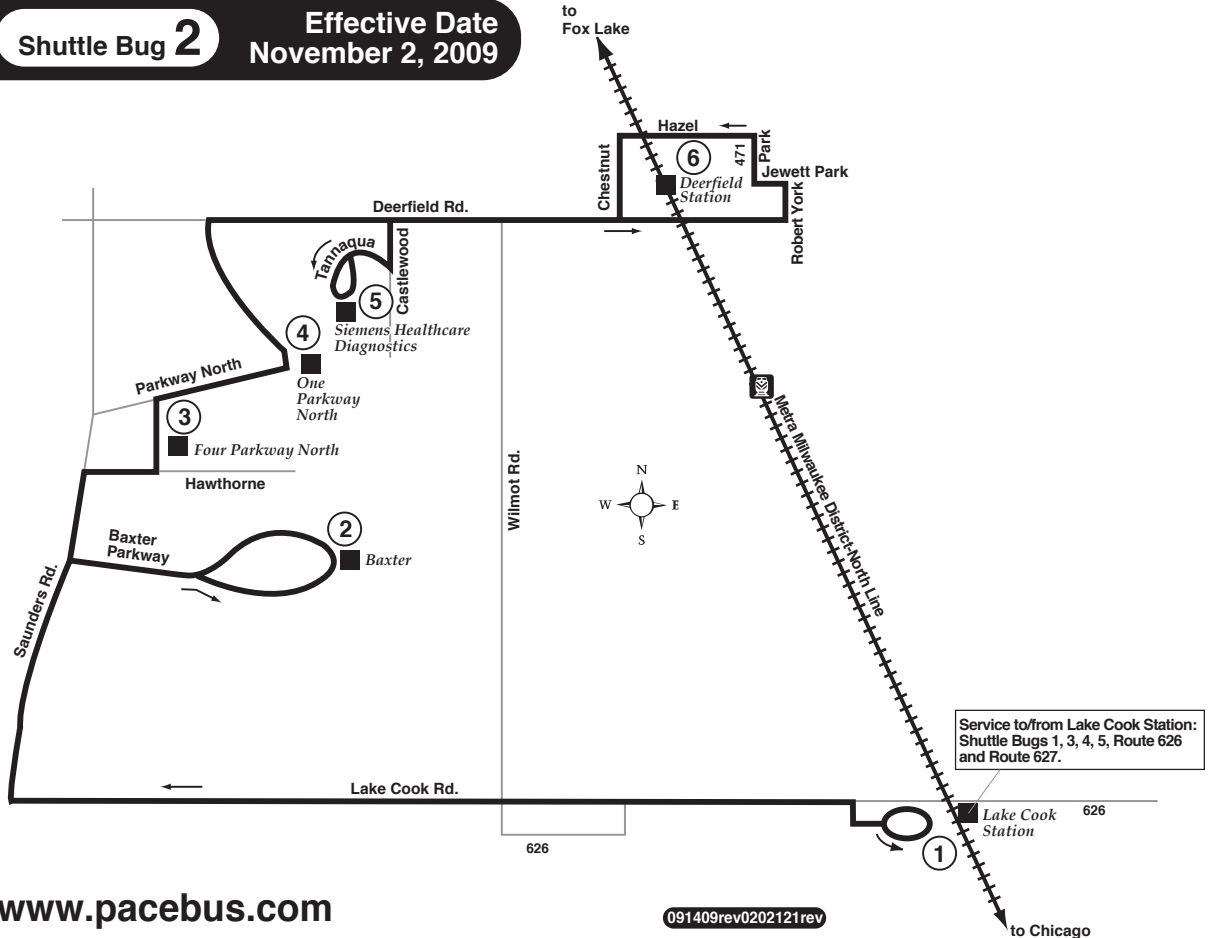

632

Shuttle Bug 2

Effective Date
November 2, 2009

Service to/from Lake Cook Station:
Shuttle Buses 1, 3, 4, 5, Route 626
and Route 627.