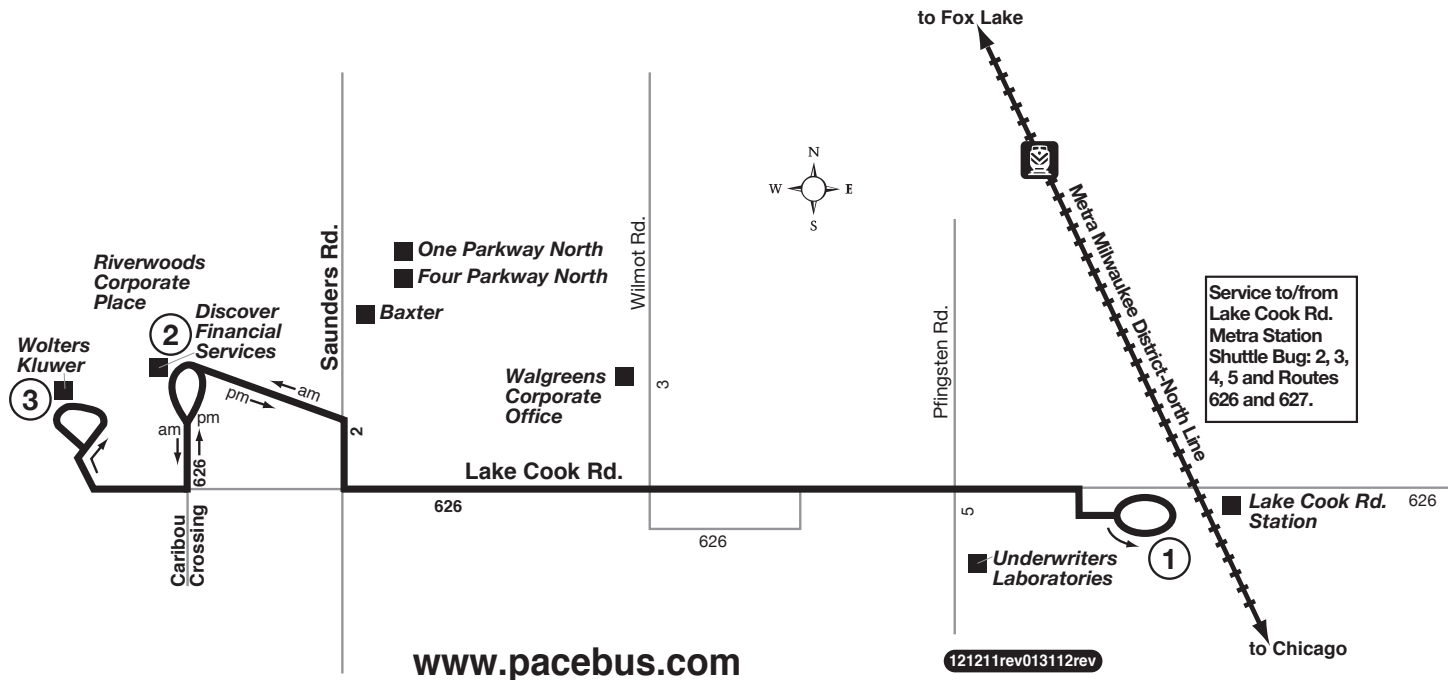

# Route 631

Shuttle Bug **1**

Effective Date  
October 17, 2011

[www.pacebus.com](http://www.pacebus.com)