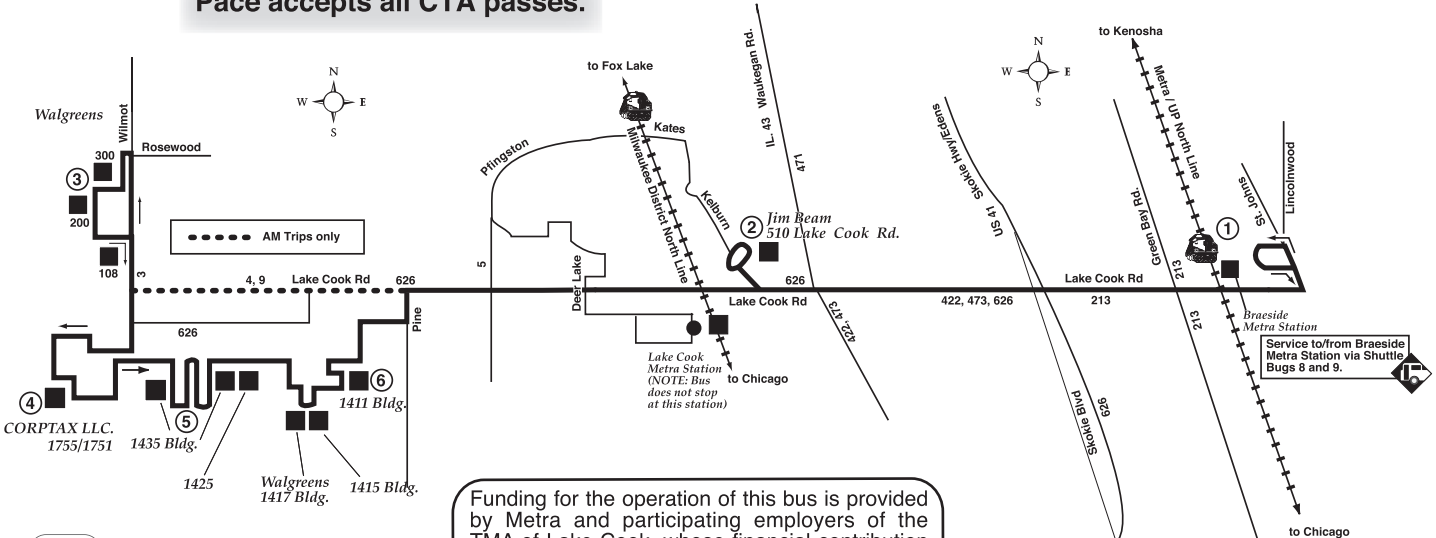

# 629 Shuttle Bug 9

Effective Date  
April 2, 2007

Pace accepts all CTA passes.

Funding for the operation of this bus is provided by Metra and participating employers of the TMA of Lake Cook, whose financial contribution provides free service for their employees.

All Pace service is wheelchair accessible.

All Pace buses are equipped with bike racks.

[www.pacebus.com](http://www.pacebus.com)

040207rev