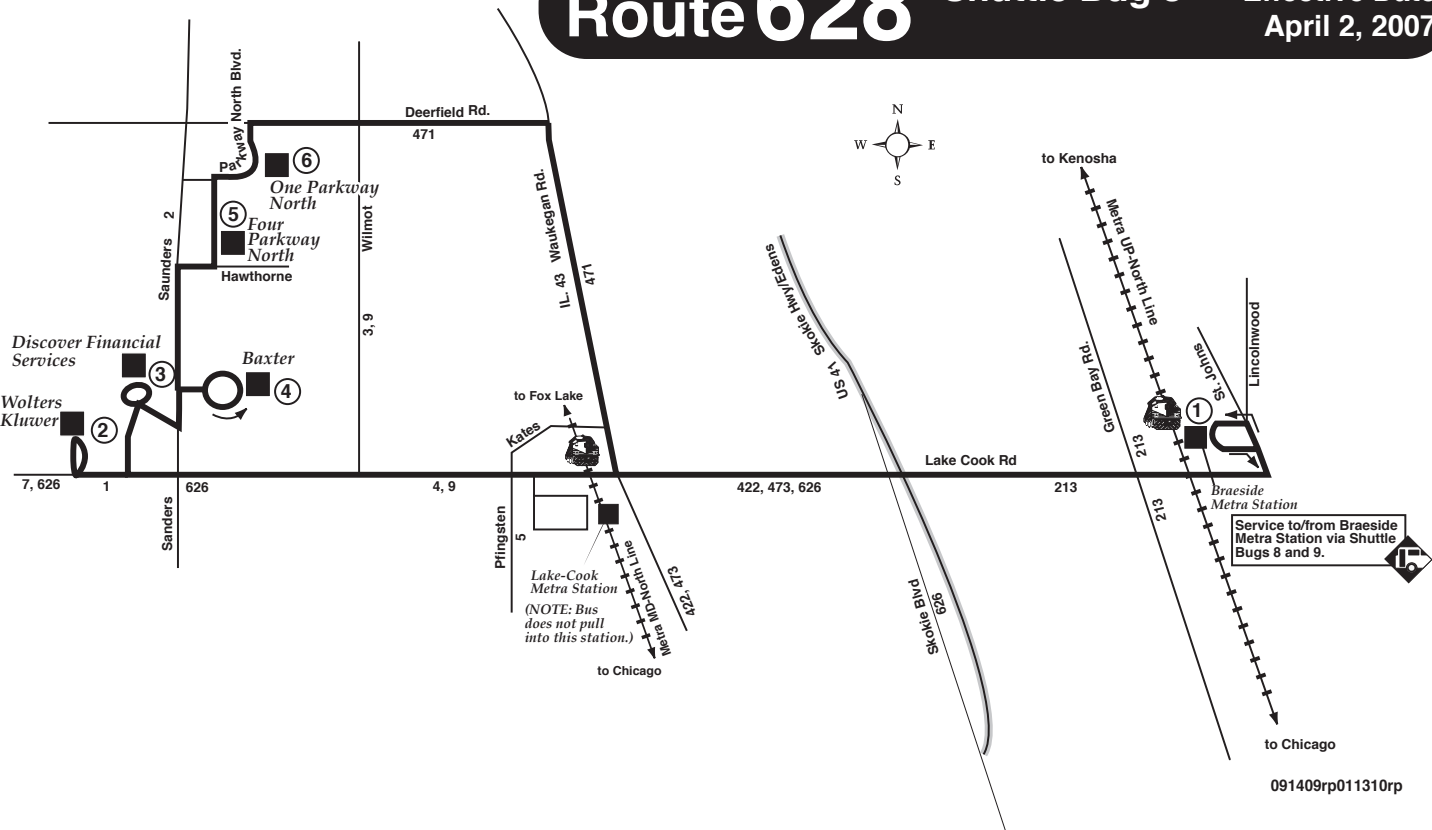

Route 628 Shuttle Bug 8

Effective Date
April 2, 2007

091409rp011310rp