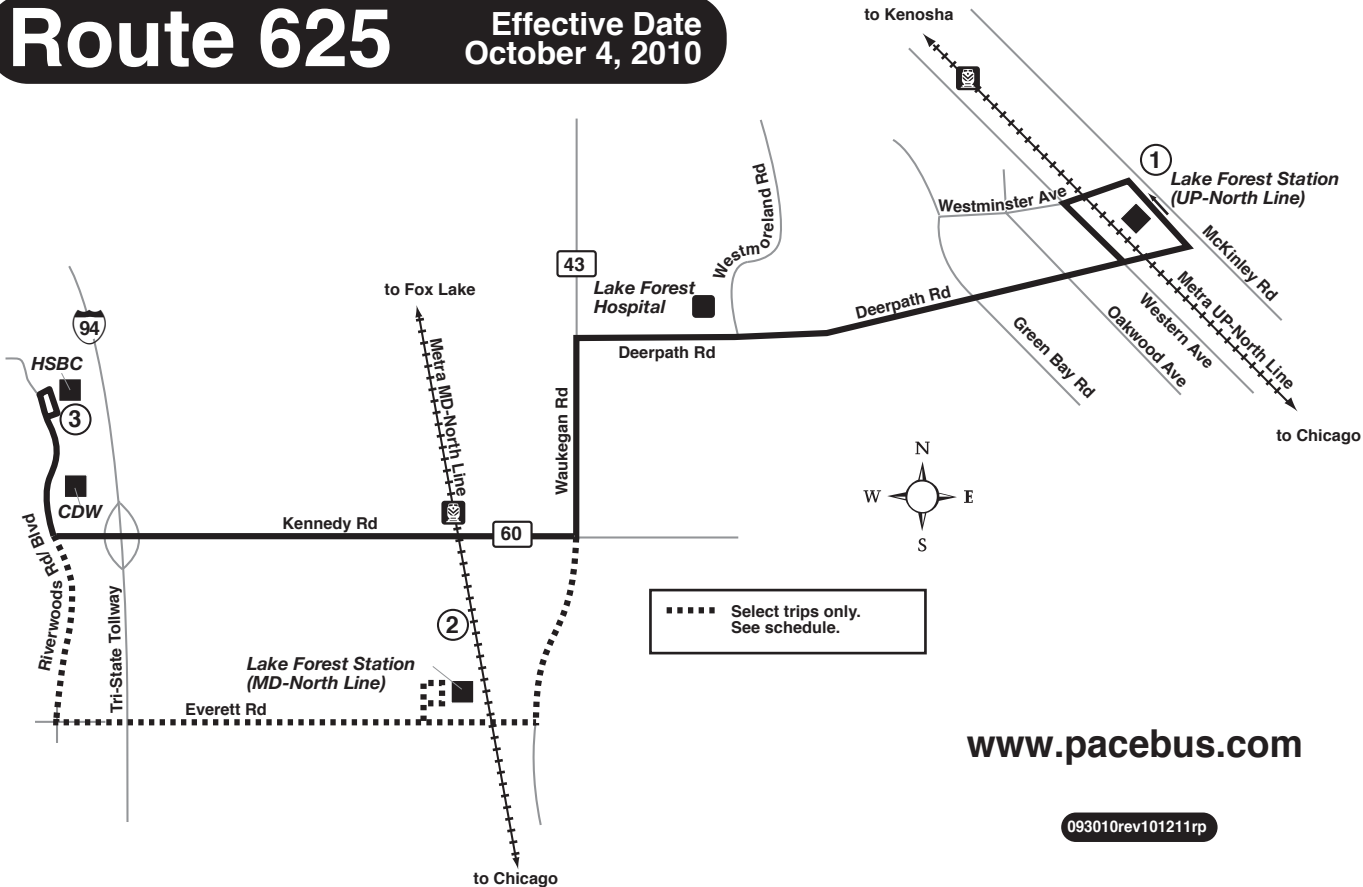

Route 625

Effective Date
October 4, 2010

www.pacebus.com

093010rev101211rp