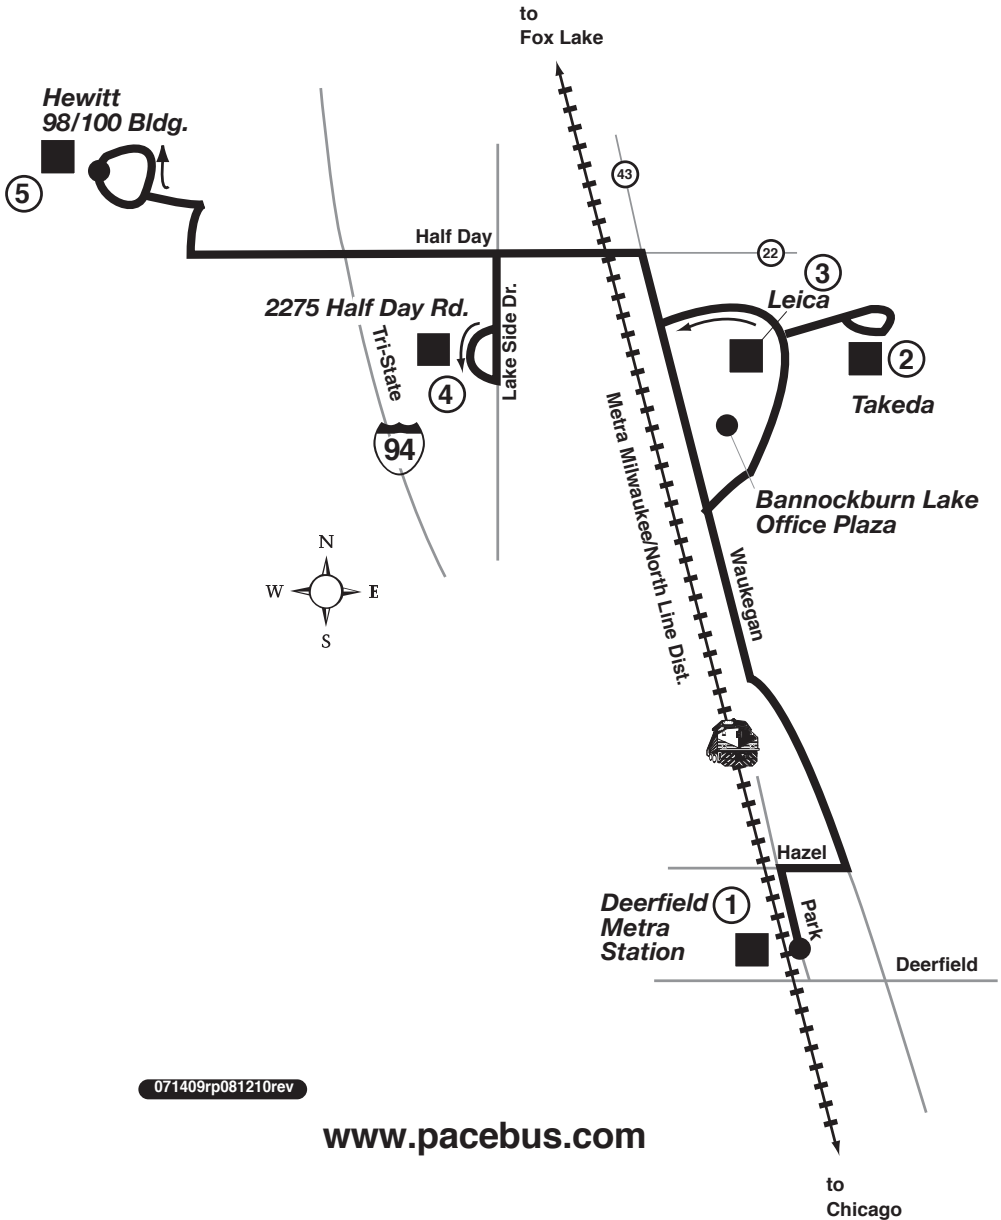

622

Shuttle Bug 12

Effective Date
August 23, 2010

071409rp081210rev

www.pacebus.com