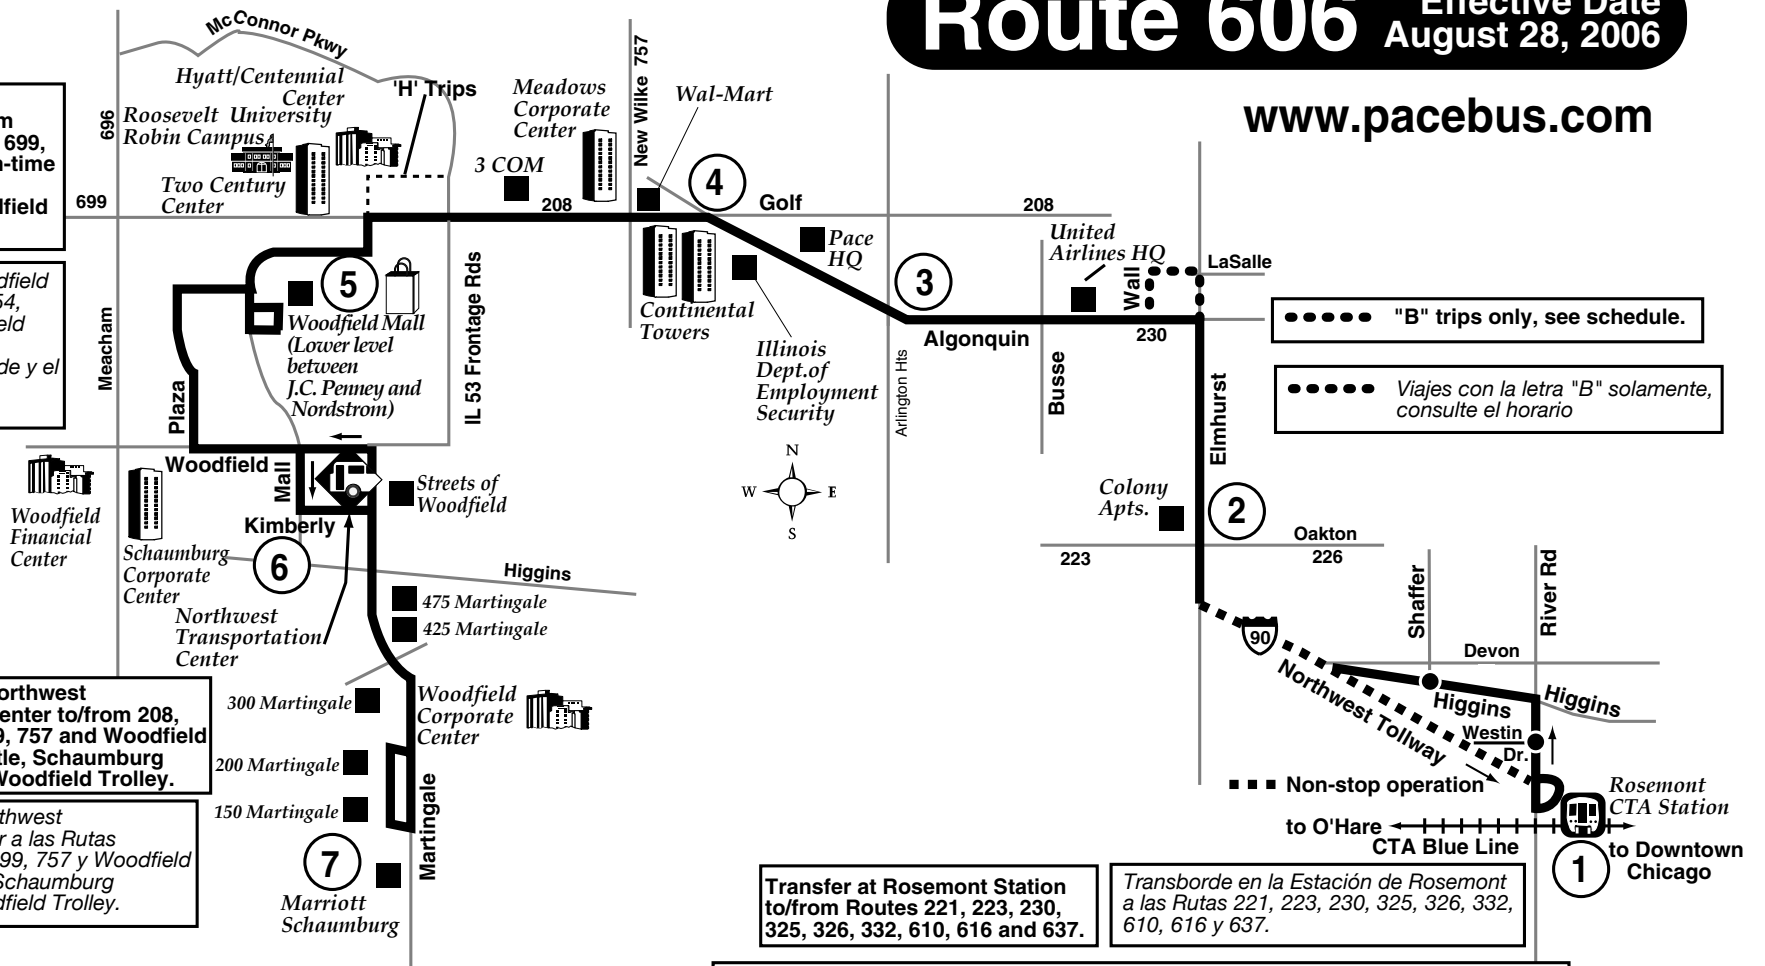

Route 606 Effective Date August 28, 2006

www.pacebus.com

Transfer at the Woodfield Mall to/from Routes 208, 554, 696, 699, 757, Woodfield Lunch-time Shuttle, Schaumburg Dial-a-Ride and Woodfield Trolley.

Transborde en el Woodfield Mall a las rutas 208, 554, 696, 699, 757, Woodfield Lunch-time Shuttle, Schaumburg Dial-a-Ride y el Woodfield Trolley.

Transfer at the Northwest Transportation Center to/from 208, 554, 600, 696, 699, 757 and Woodfield Lunch-time Shuttle, Schaumburg Dial-a-Ride and Woodfield Trolley.

Transborde en el Northwest Transportation Center a las Rutas 208, 554, 600, 696, 699, 757 y Woodfield Lunch-time Shuttle, Schaumburg Dial-a-Ride y el Woodfield Trolley.

All Pace service is wheelchair accessible.

All Pace buses are equipped with bike racks.

041807.ppt12109P

..... "B" trips only, see schedule.

..... Viajes con la letra "B" solamente, consulte el horario

■ ■ ■ Non-stop operation
to O'Hare CTA Blue Line
to Downtown Chicago

Transfer at Rosemont Station to/from Routes 221, 223, 230, 325, 326, 332, 610, 616 and 637.

Transborde en la Estación de Rosemont a las Rutas 221, 223, 230, 325, 326, 332, 610, 616 y 637.

Passenger stops between Rosemont CTA Station and Higgins/Devon:
Weekdays - Stops will be made at River Rd./Westin Dr. and Higgins/Shaffer only.
Weekend/Holiday - Local stops will be made.
Paradas para los pasajeros en la Estación de Rosemont, Higgins y Devon:
Entre semana: el autobús parará solamente en River Road, Westin Drive, Higgins y Shaffer.
Domingos y Días festivos paradas locales solamente.