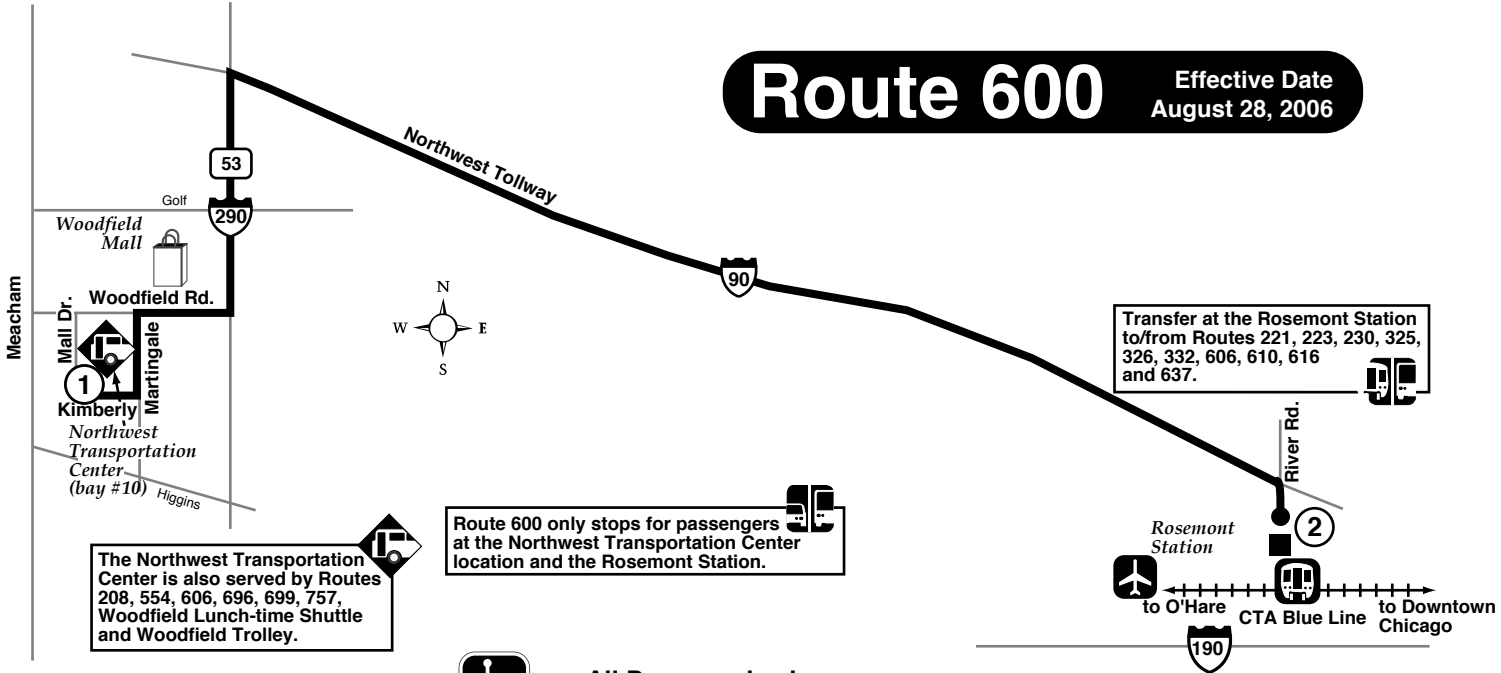

Route 600

Effective Date
August 28, 2006

Meacham

Woodfield Mall

Woodfield Rd.

Kimberly Northwest Transportation Center (bay #10)

The Northwest Transportation Center is also served by Routes 208, 554, 606, 696, 699, 757, Woodfield Lunch-time Shuttle and Woodfield Trolley.

Route 600 only stops for passengers at the Northwest Transportation Center location and the Rosemont Station.

Transfer at the Rosemont Station to/from Routes 221, 223, 230, 325, 326, 332, 606, 610, 616 and 637.

Rosemont Station

to O'Hare CTA Blue Line to Downtown Chicago

www.pacebus.com

All Pace service is wheelchair accessible.

All Pace buses are equipped with bike racks.

082806rev052808rp