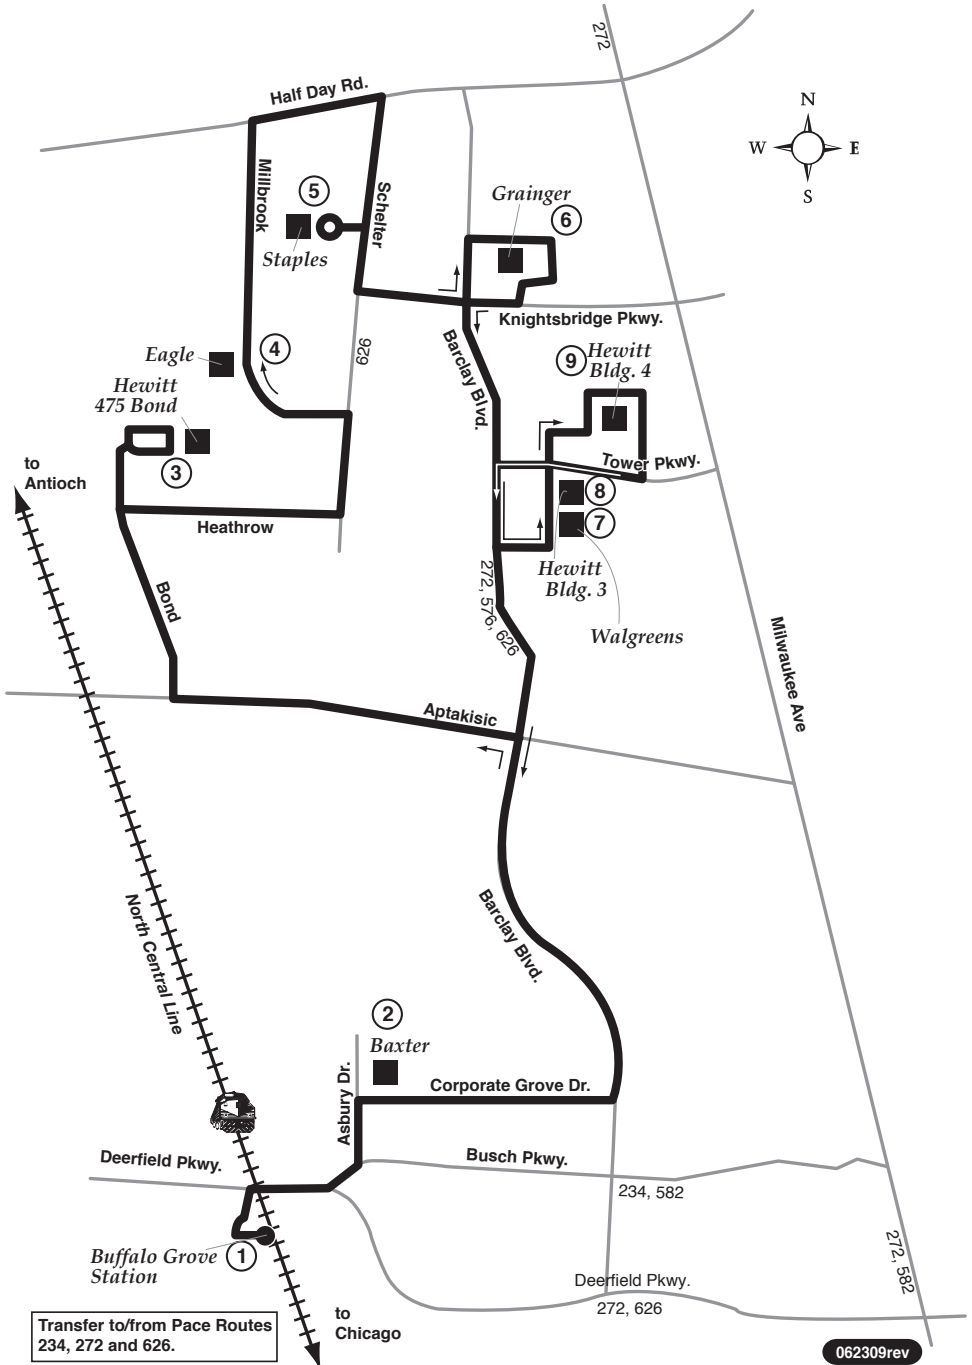

Route 581

Shuttle Bug

Effective Date
January 5, 2009

062309rev