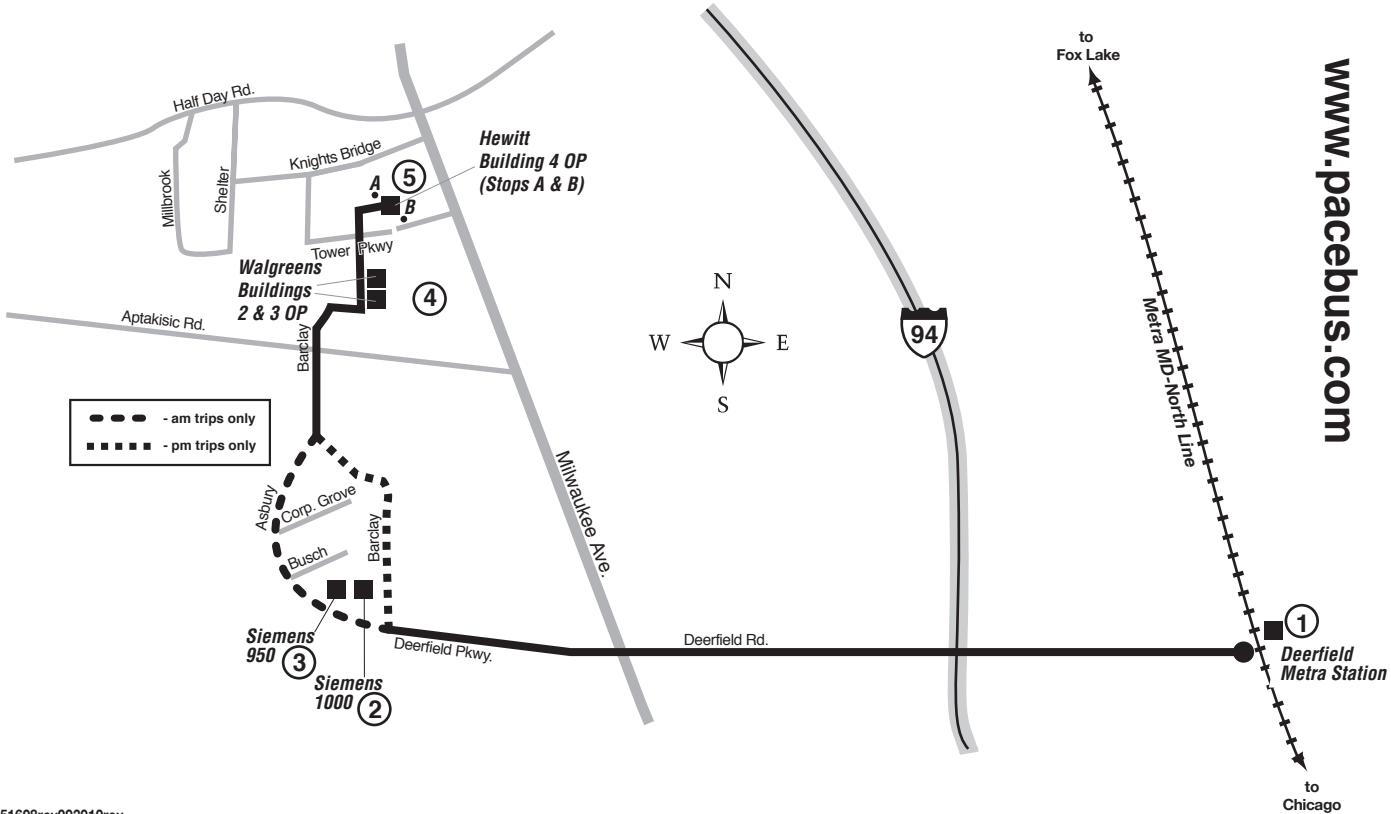

# Route 576 Shuttle Bug

Effective Date  
May 5, 2008

- - - - - am trips only  
 - - - - - pm trips only

[www.pacebus.com](http://www.pacebus.com)