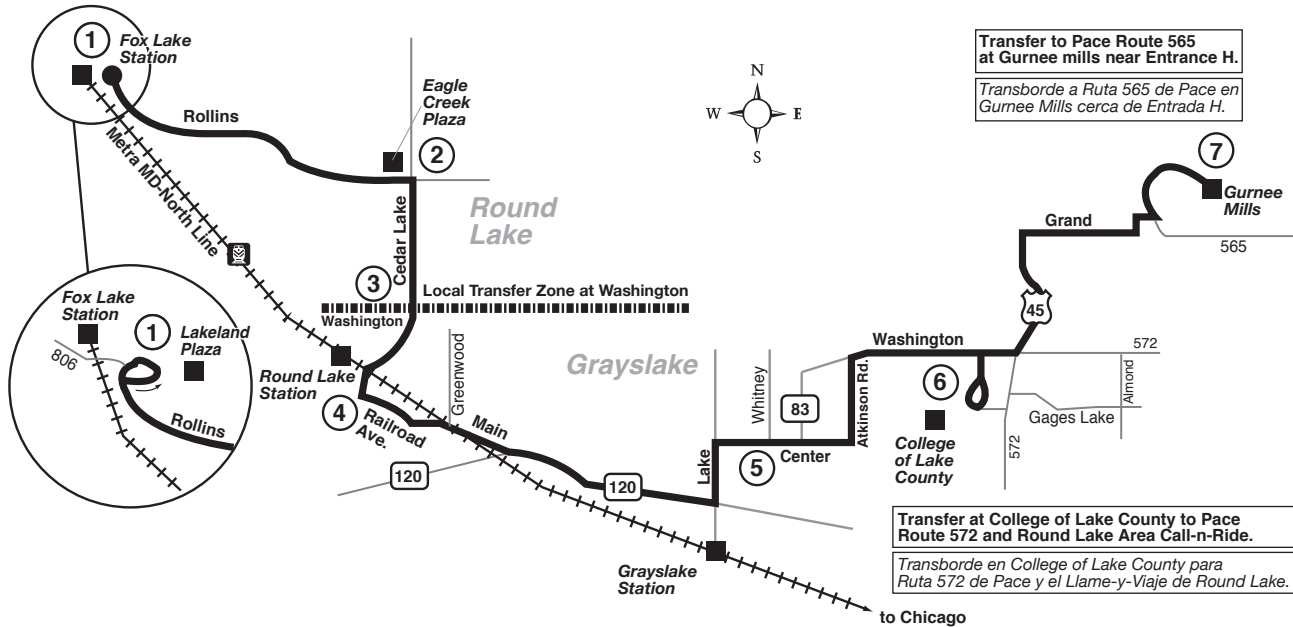

Route 570

Effective Date
December 12, 2011

Transfer to Pace Route 565 at Gurnee mills near Entrance H.
Transborde a Ruta 565 de Pace en Gurnee Mills cerca de Entrada H.

Transfer at College of Lake County to Pace Route 572 and Round Lake Area Call-n-Ride.
Transborde en College of Lake County para Ruta 572 de Pace y el Llame-y-Viaje de Round Lake.

Local Transfer Zones:
Passengers who transfer within the local transfer zone in which they boarded will not be charged the Pace transfer fare. Passengers will be charged the Pace transfer fare for transfers that occur outside the local transfer zone in which they boarded.

Zonas de Transbordo local:
Pasajeros que transbordan entre el área de transbordo local no se les cobrará la tarifa de transbordo. Pasajeros que transbordan a otras rutas fuera de la zona de transbordo local si tendrán que pagar la tarifa de transbordo.