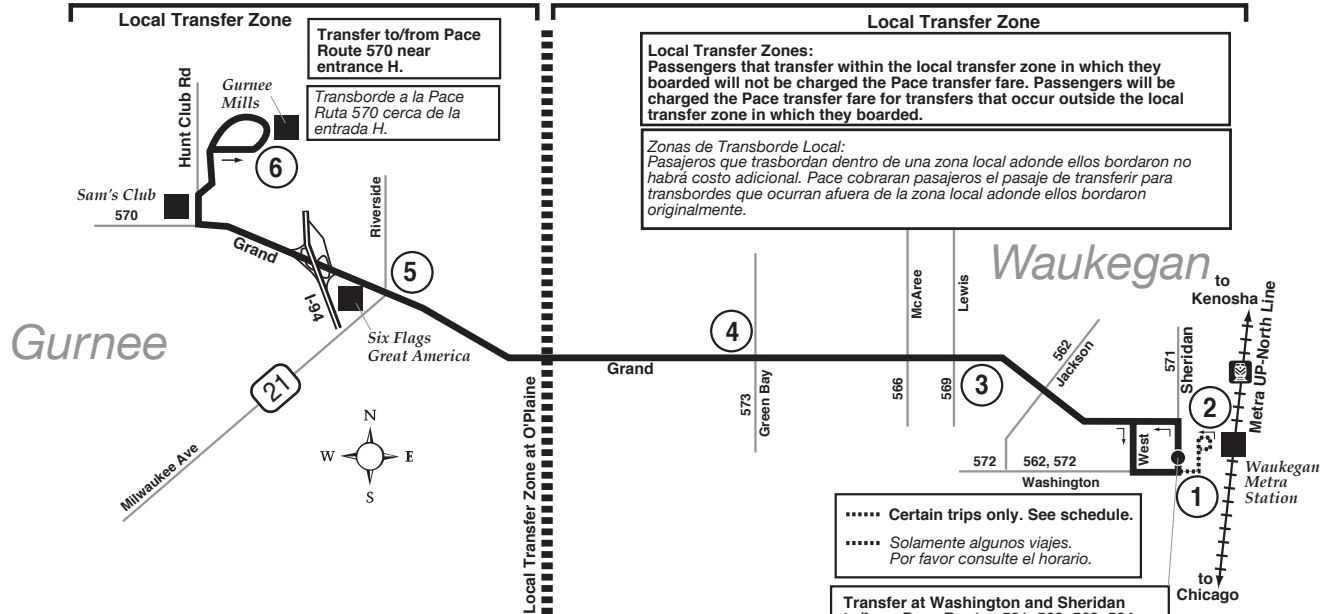

# Route 565

Effective Date  
December 11, 2011

**Local Transfer Zone**

Transfer to/from Pace Route 570 near entrance H.

Transborda a la Pace Ruta 570 cerca de la entrada H.

**Local Transfer Zone**

**Local Transfer Zones:**  
Passengers that transfer within the local transfer zone in which they boarded will not be charged the Pace transfer fare. Passengers will be charged the Pace transfer fare for transfers that occur outside the local transfer zone in which they boarded.

**Zonas de Transborda Local:**  
Pasajeros que transbordaron dentro de una zona local adonde ellos bordaron no habrá costo adicional. Pace cobrará a los pasajeros el pasaje de transferir para transbordos que ocurran afuera de la zona local adonde ellos bordaron originalmente.

..... Certain trips only. See schedule.  
..... Solamente algunos viajes. Por favor consulte el horario.

**Transfer at Washington and Sheridan to/from Pace Routes 561, 562, 563, 564, 568, 571 and 572.**  
*Transborda a las Pace Rutas 561, 562, 563, 564, 568, 571 y 572 en la Washington y Sheridan.*