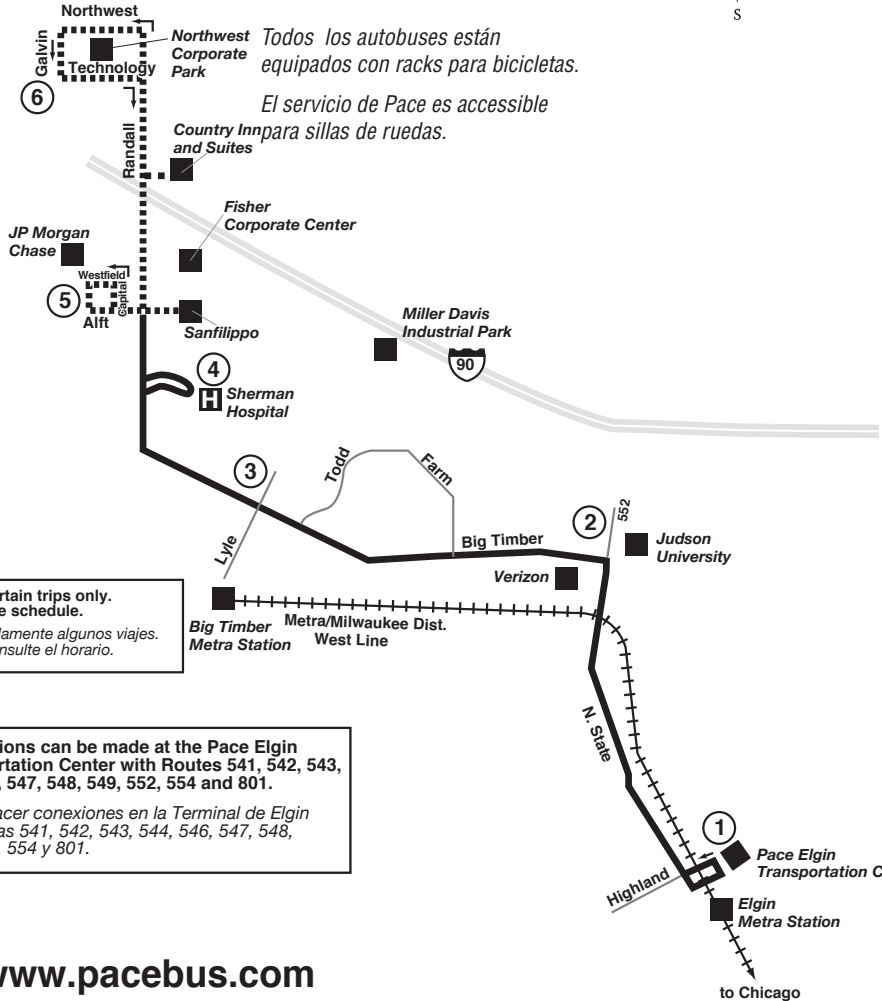

Route 550

Effective Date
December 14, 2009

www.pacebus.com