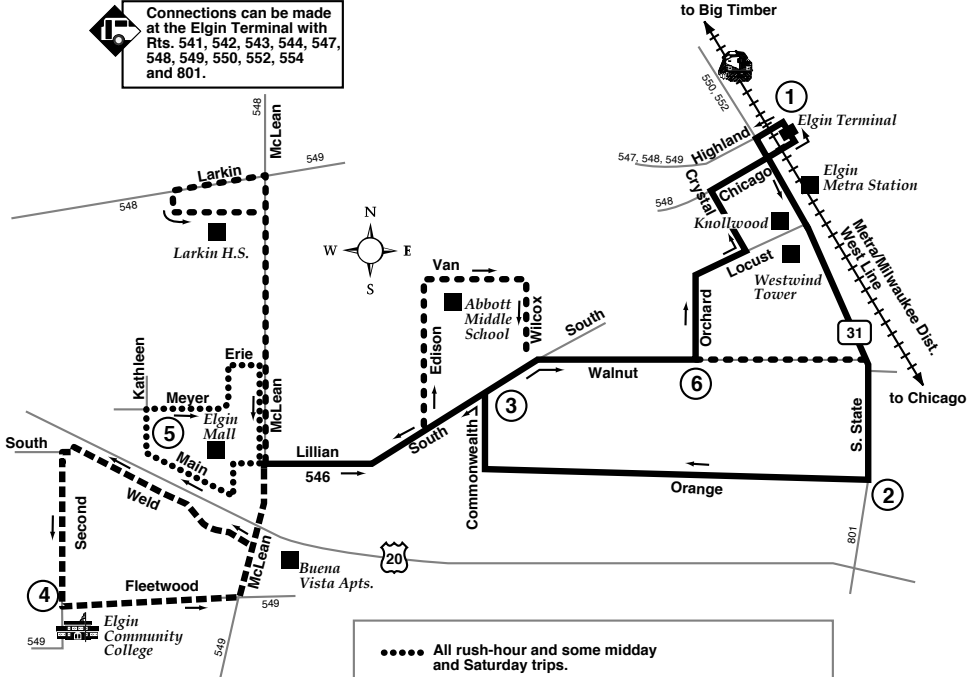

Route 546

Effective Date
August 21, 2006

Puede hacer conexiones en la Terminal de Elgin a las Rutas: 541, 542, 543, 544, 547, 548, 549, 550, 552, 554 y 801.

Connections can be made at the Elgin Terminal with Rts. 541, 542, 543, 544, 547, 548, 549, 550, 552, 554 and 801.

Route 549 also serves Elgin Community College from the Elgin Terminal. See that schedule for more information.

All Pace buses are equipped with bike racks.

All Pace service is wheelchair accessible.

- All rush-hour and some midday and Saturday trips.
- Todos los viajes a la hora de mayor tráfico y algunos los Sábados y al mediodía.
- — — Certain midday and Saturday trips. See schedule.
- — — Algunos viajes al mediodía y los Sábados. Consulte el horario.
- Certain school-day trips only.
- Solamente algunos viajes en días de escuela.