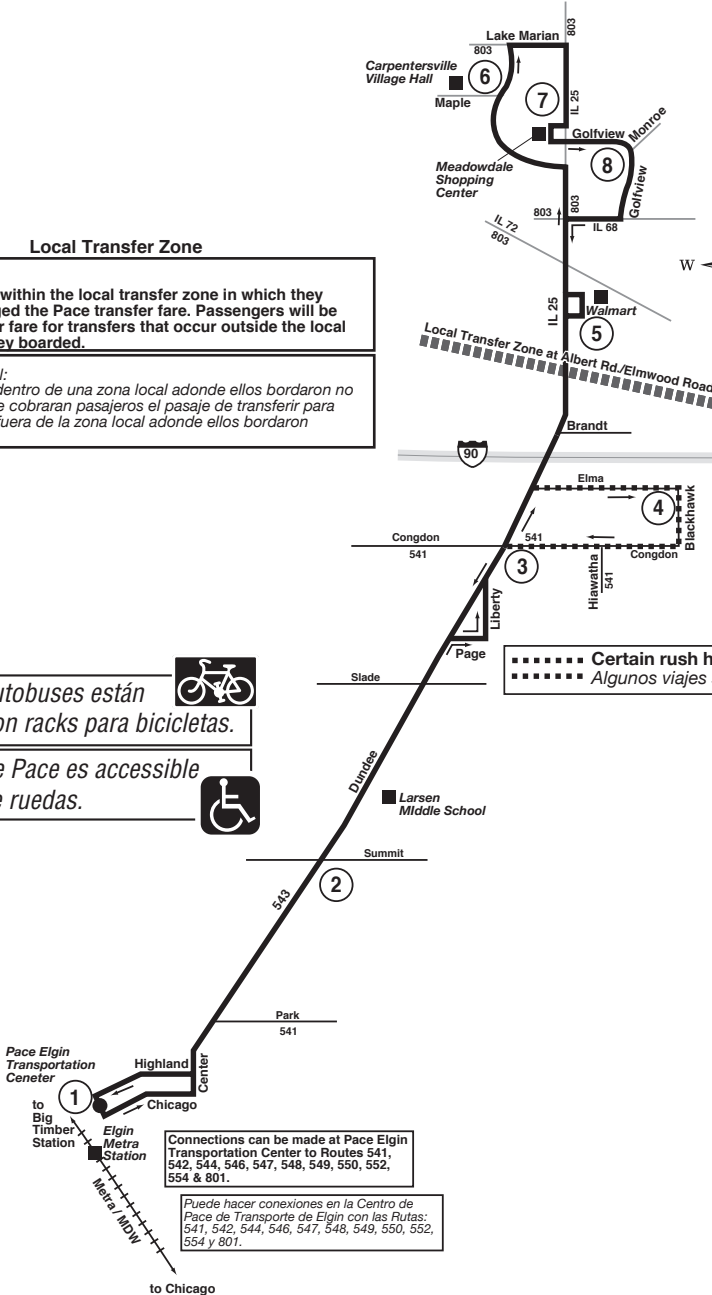

Route 543

Effective Date
August 24, 2009

Local Transfer Zone

Local Transfer Zones:
Passengers that transfer within the local transfer zone in which they boarded will not be charged the Pace transfer fare. Passengers will be charged the Pace transfer fare for transfers that occur outside the local transfer zone in which they boarded.

Zonas de Transbordo Local:
Pasajeros que transbordaron dentro de una zona local adonde ellos bordaron no habrá costo adicional. Pace cobrará pasajeros el pasaje de transferir para transbordos que ocurran afuera de la zona local adonde ellos bordaron

Todos los autobuses están equipados con racks para bicicletas.

El servicio de Pace es accesible para sillas de ruedas.

..... Certain rush hour trips only
..... Algunos viajes solamente

Pace Elgin Transportation Center
to Big Timber Station
Elgin Metra Station
to Chicago

Puede hacer conexiones en la Centro de Pace de Transporte de Elgin con las Rutas: 541, 542, 544, 546, 547, 548, 549, 550, 552, 554 y 801.

to Chicago