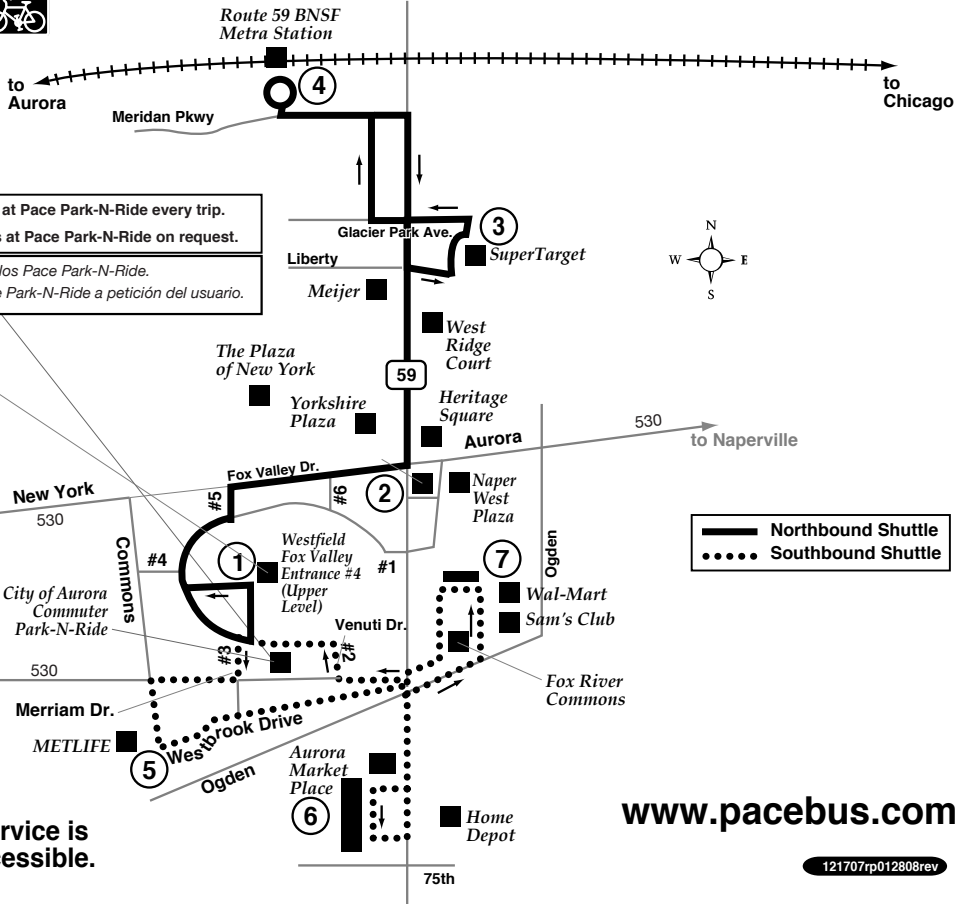

# Route 535

Effective Date  
October 24, 2005

All Pace buses are equipped with bike racks. 

\* Northbound stops at Pace Park-N-Ride every trip.  
Southbound stops at Pace Park-N-Ride on request.

\* Todos los viajes hacia el norte pararán en los Pace Park-N-Ride.  
Los viajes hacia el sur pararán en los Pace Park-N-Ride a petición del usuario.

Transfer at Fox Valley  
Entrance #4 to Route 530.

Transborde a la Ruta 530  
en la entrada #4 del Fox Valley.

 Northbound Shuttle  
 Southbound Shuttle

to Aurora

to Naperville

to Aurora

All Pace service is wheelchair accessible.