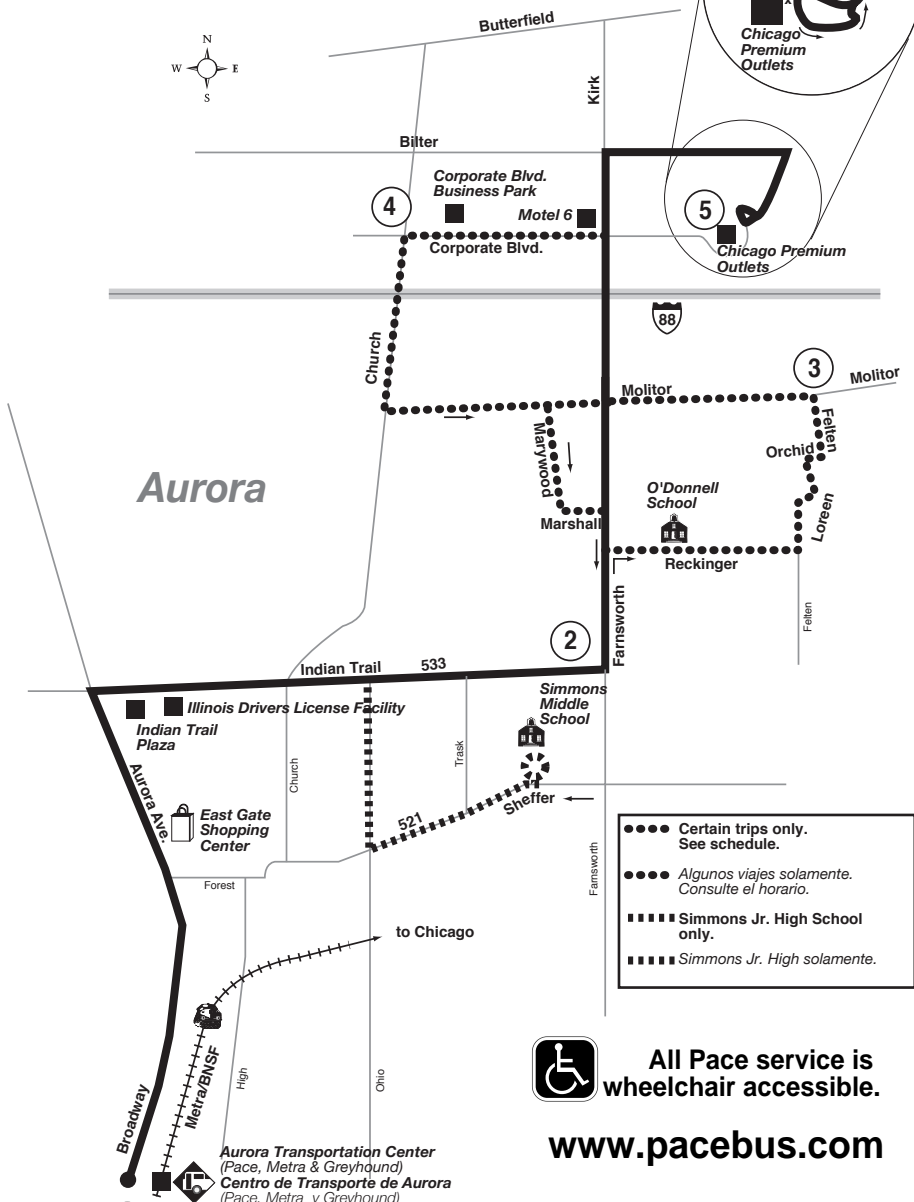

Route 533

Effective Date
October 24, 2005

- Certain trips only. See schedule.
- Algunos viajes solamente. Consulte el horario.
- Simmons Jr. High School only.
- Simmons Jr. High solamente.

1 Transfer here to/from Routes 521, 524, 528, 529, 530, 532, 802 and 907 at the Aurora Transportation Center.

Transbordo de y para las Rutas 521, 524, 528, 529, 530, 532, 802 y 907 en la Centro de Transporte de Aurora.

All Pace service is wheelchair accessible.

www.pacebus.com