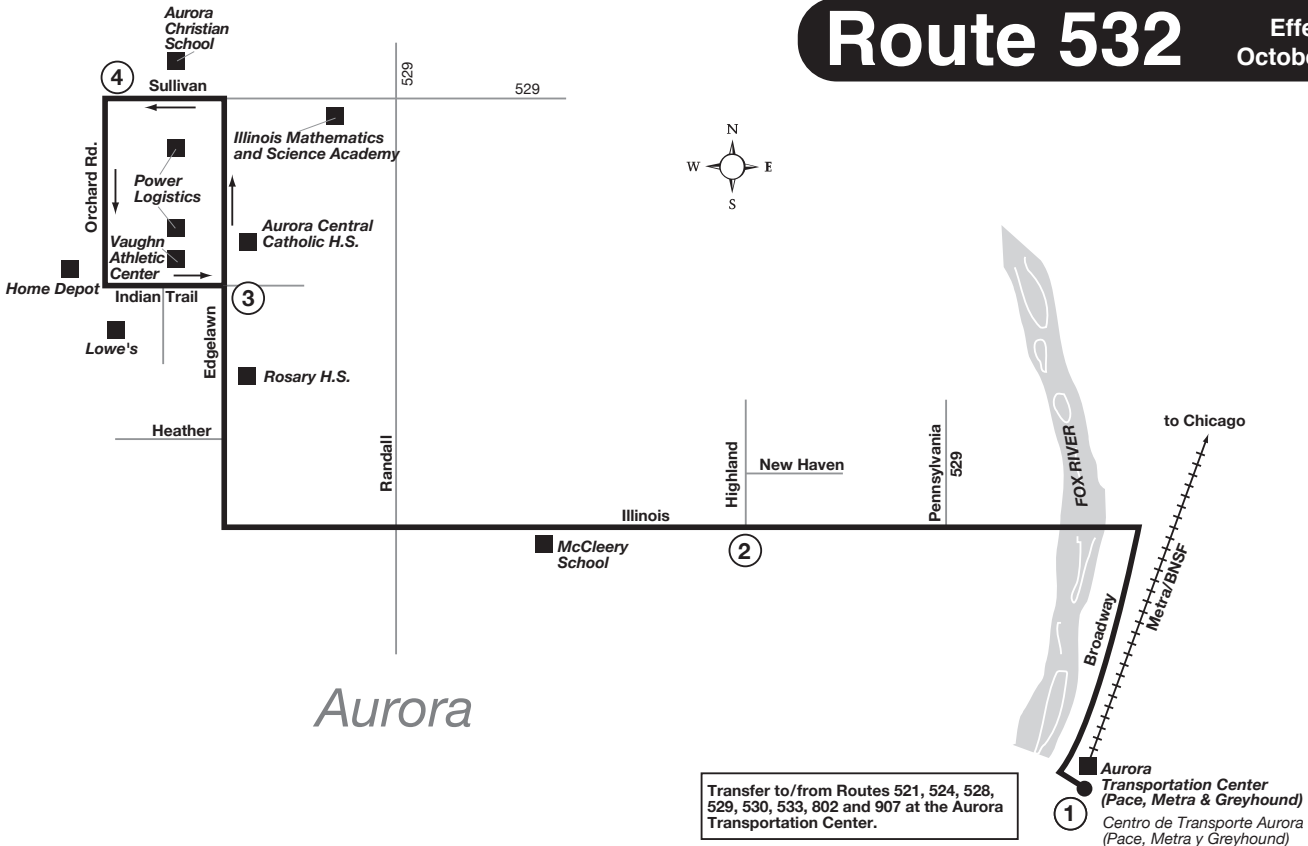

Route 532

Effective Date
October 24, 2005

Transfer to/from Routes 521, 524, 528, 529, 530, 533, 802 and 907 at the Aurora Transportation Center.

Transborde de y para las Rutas 521, 524, 528, 529, 530, 533, 802 y 907 en el Centro de Transporte de Aurora.