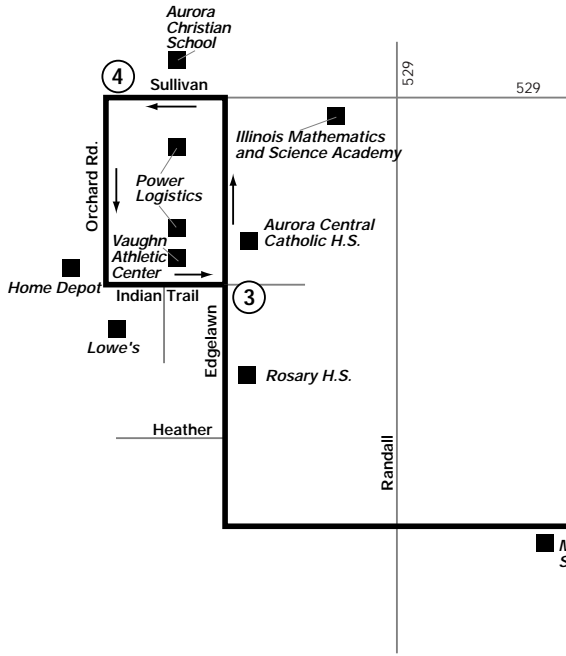

Route 532

Effective Date
October 24, 2005

All Pace service is wheelchair accessible.

www.pacebus.com

Transfer to/from Routes 521, 524, 528, 529, 530, 533, 802 and 907 at the Aurora Transportation Center.

Transborte de y para las Rutas 521, 524, 528, 529, 530, 533, 802 y 907 en el Centro de Transporte de Aurora.

1
Aurora Transportation Center (Pace, Metra & Greyhound)
Centro de Transporte Aurora (Pace, Metra y Greyhound)