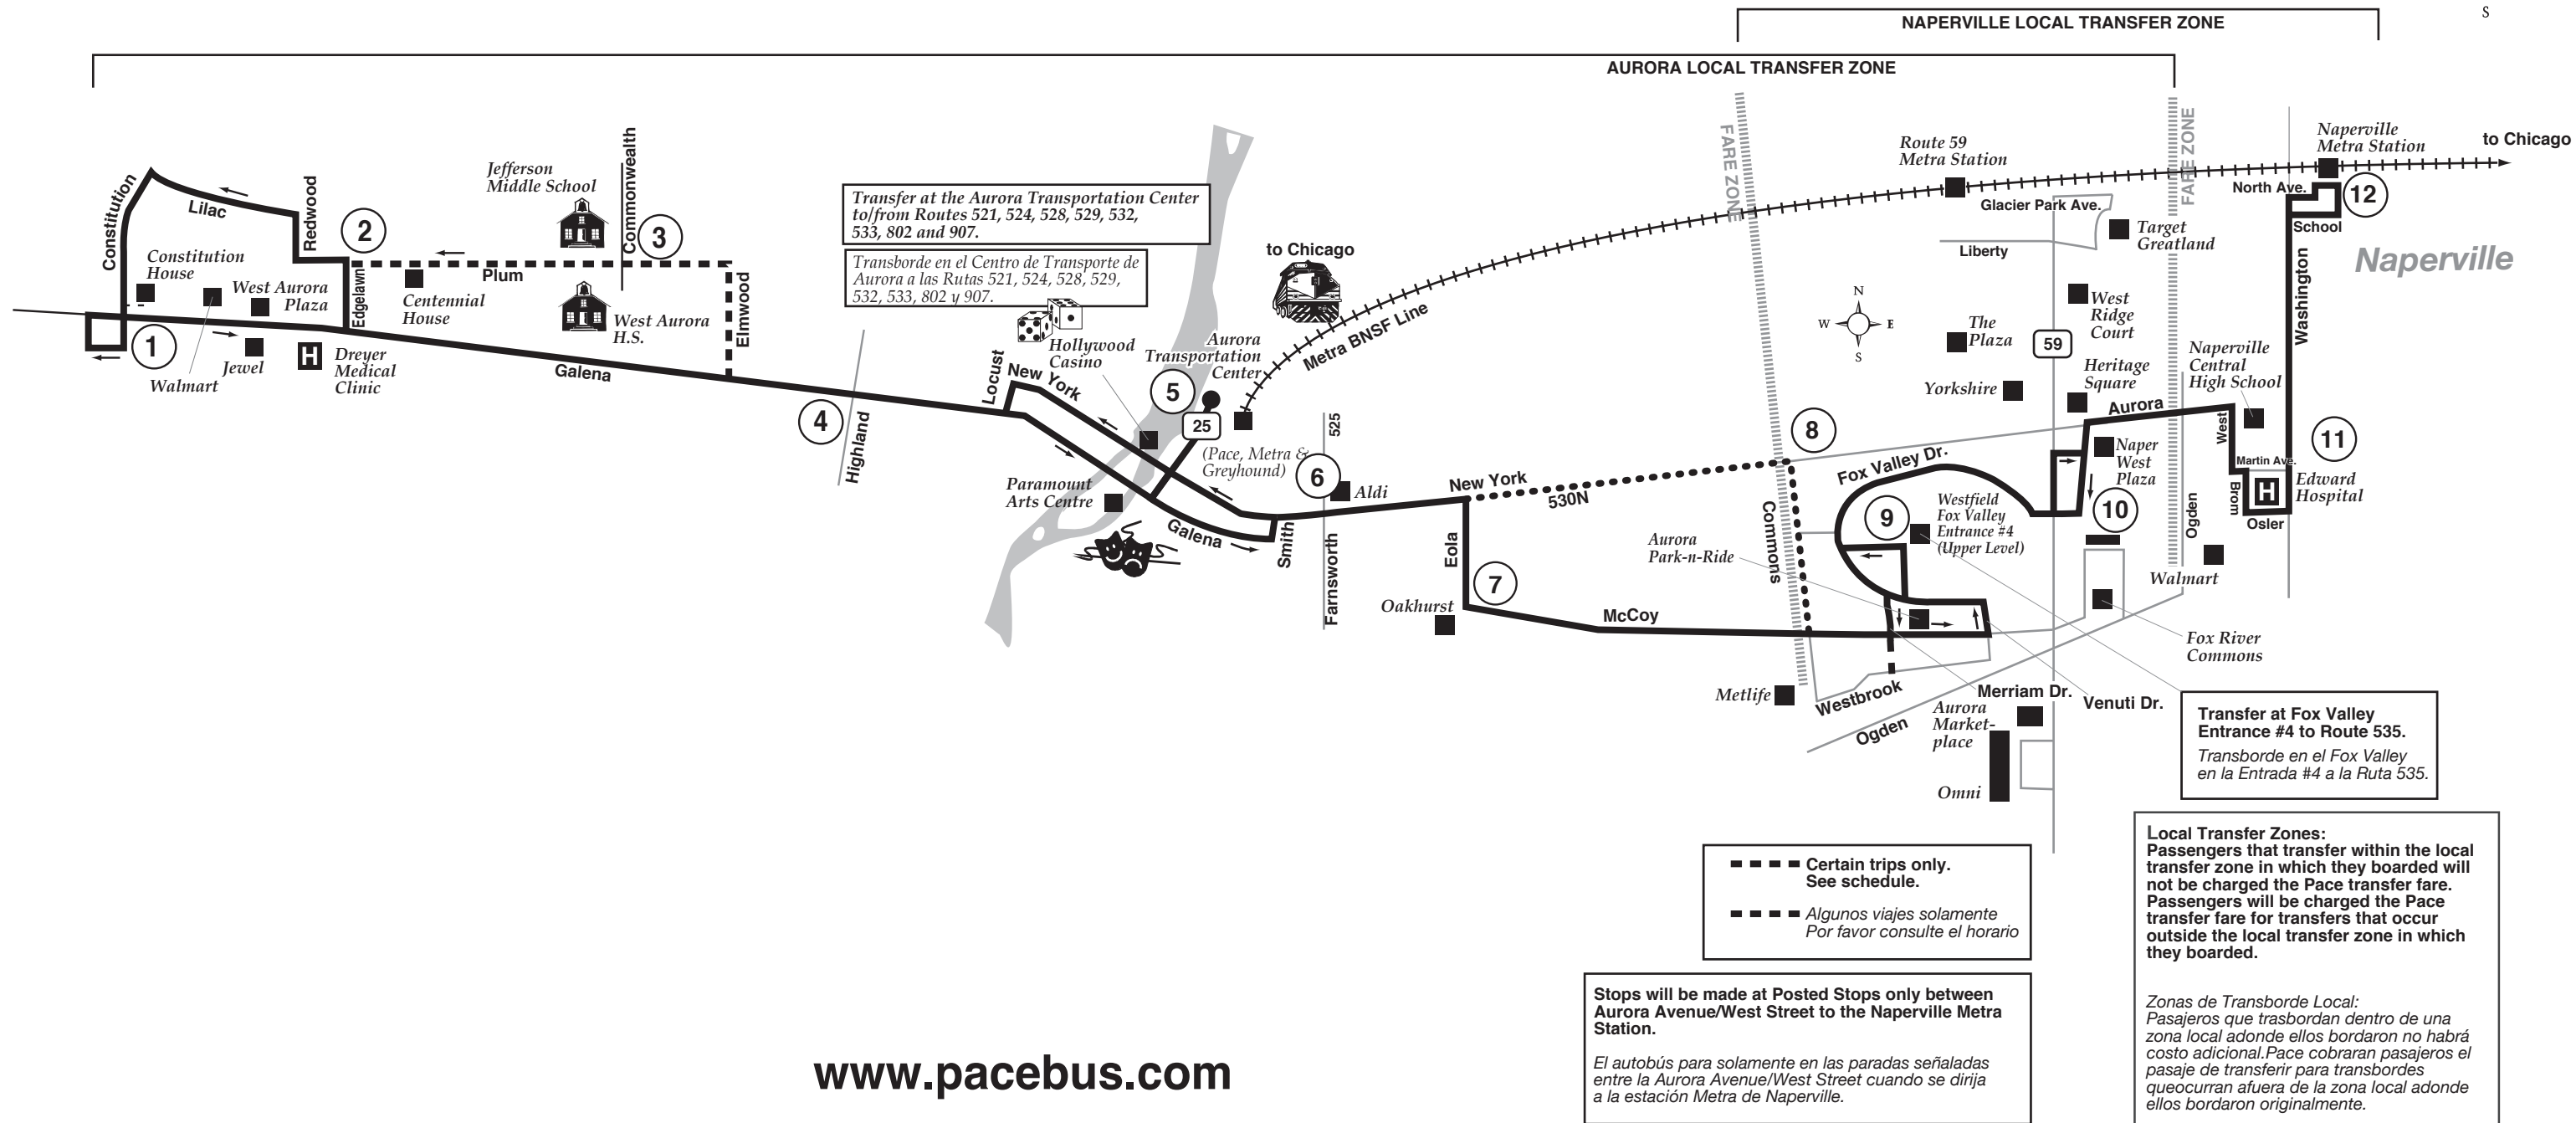

Route 530 Effective Date November 23, 2009

www.pacebus.com