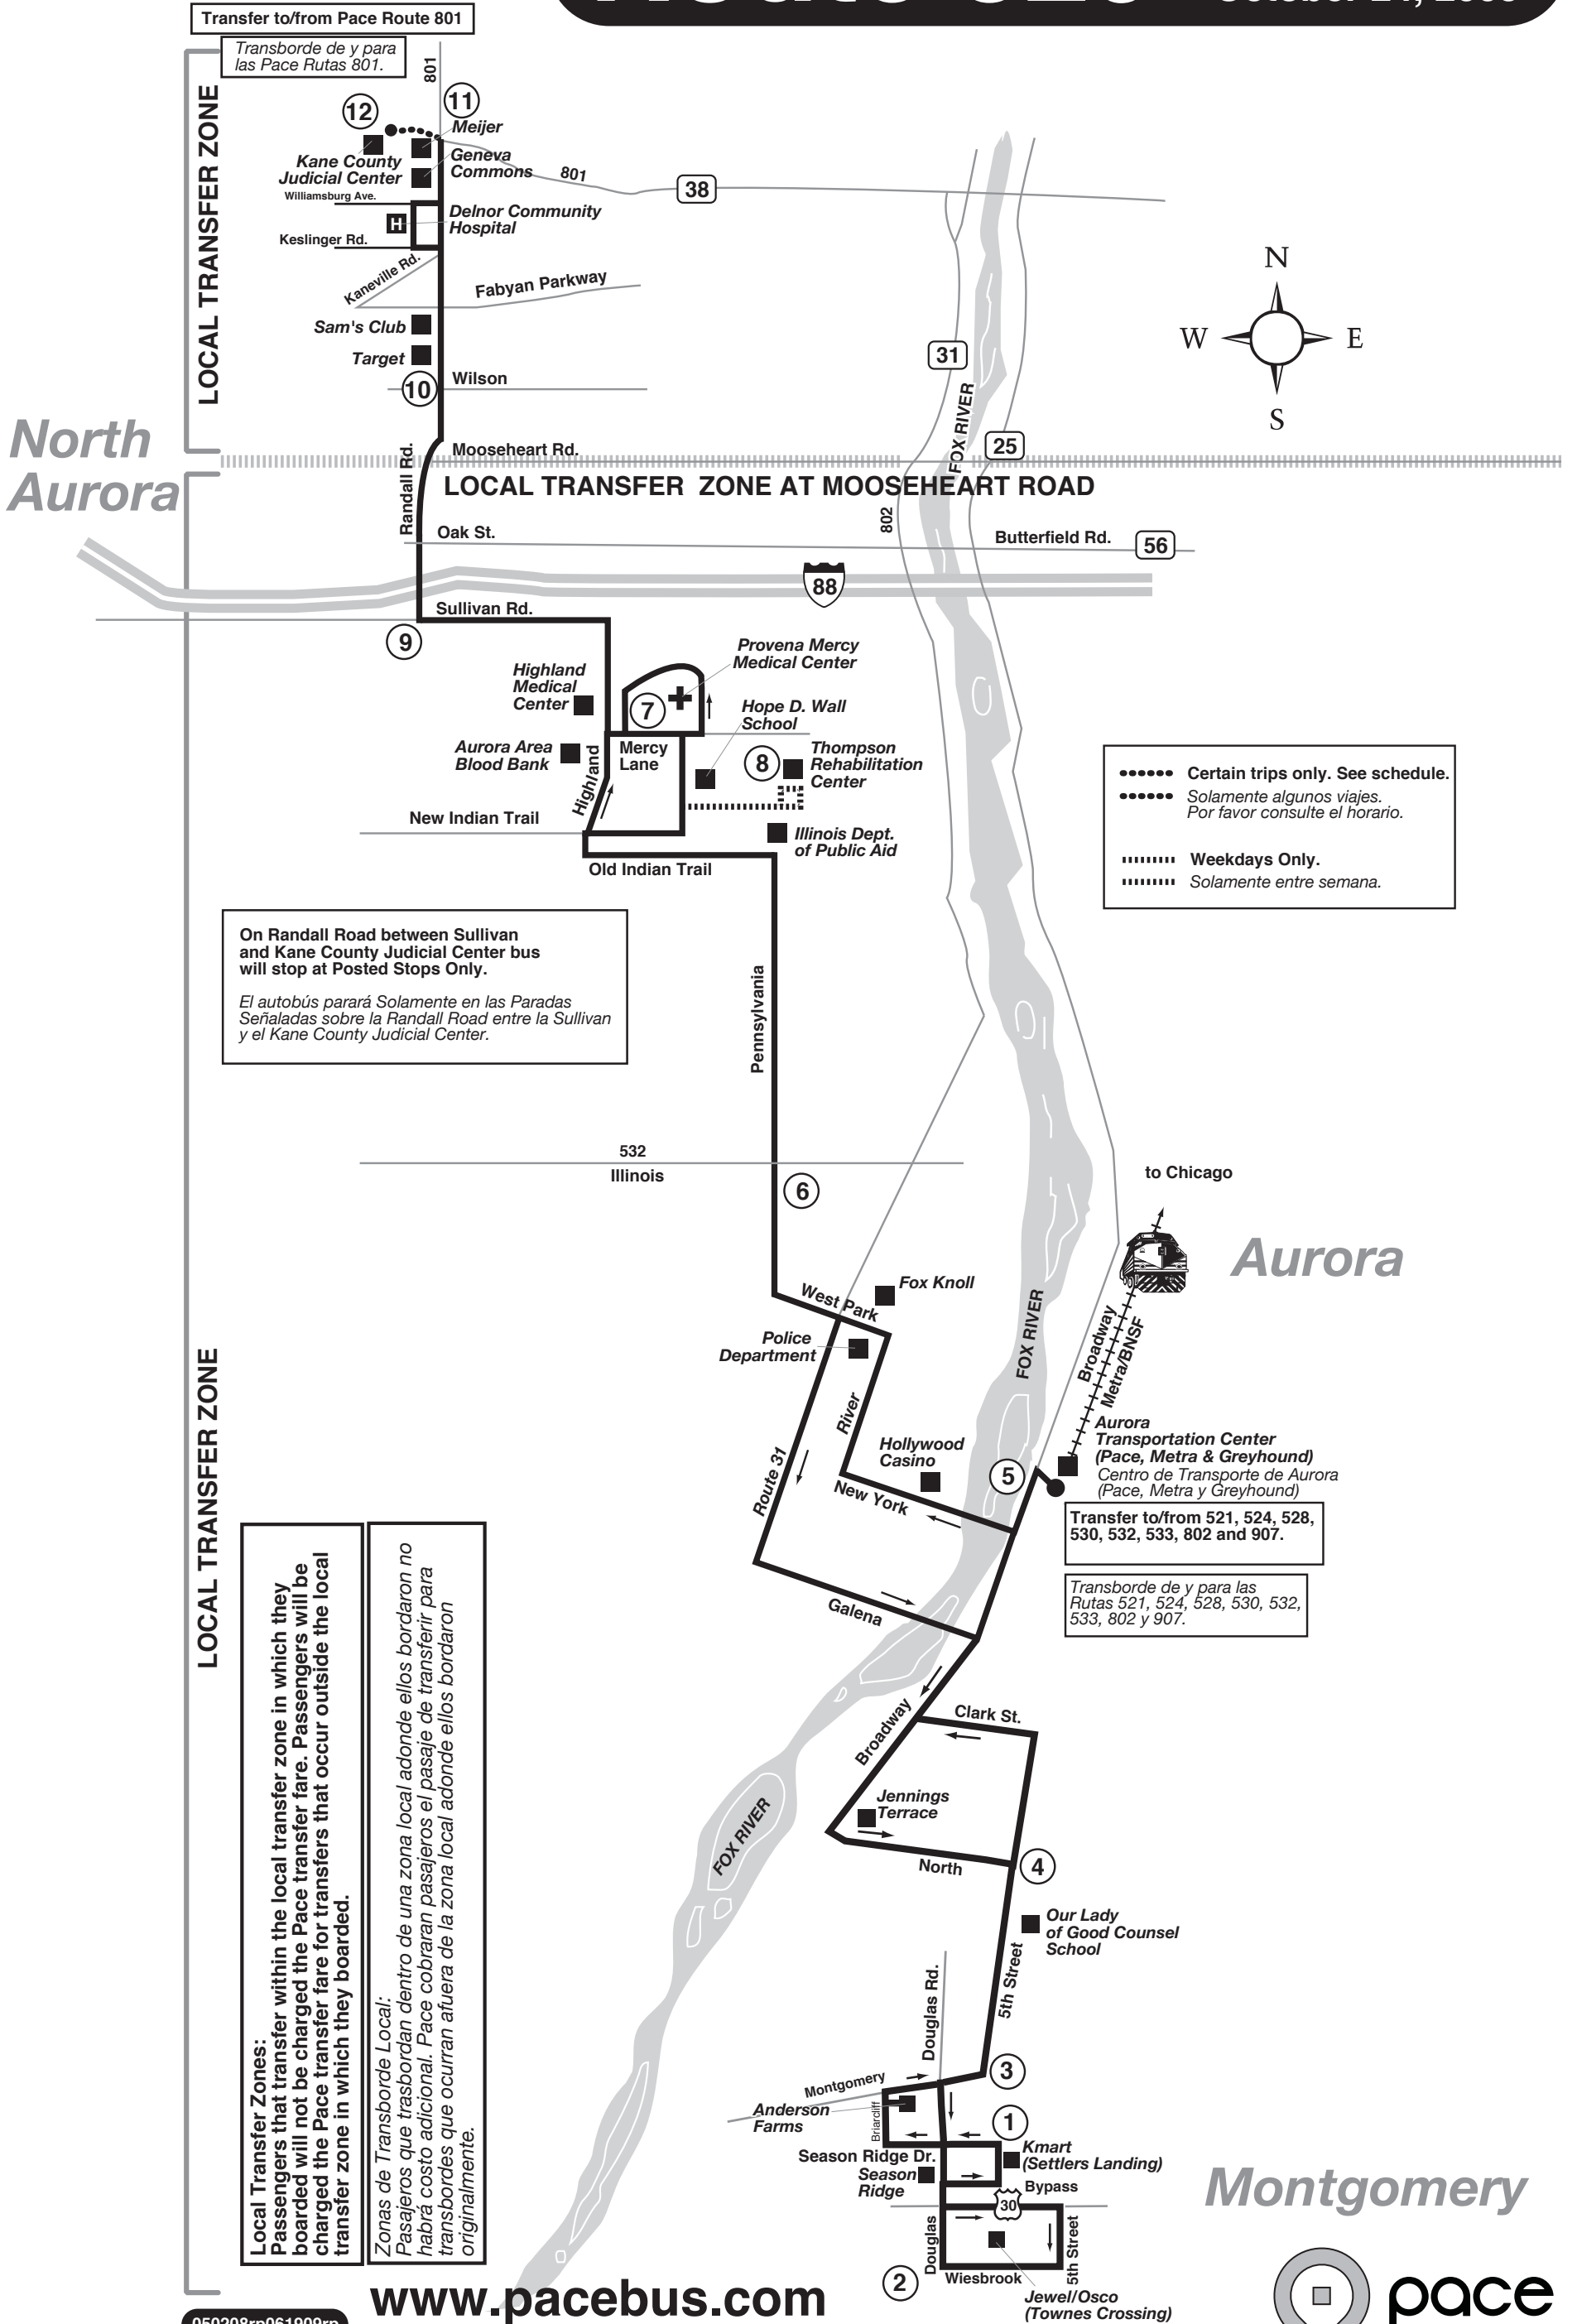

Geneva

Route 529

Effective Date
October 24, 2005

050208rp061909rp

www.pacebus.com

Montgomery