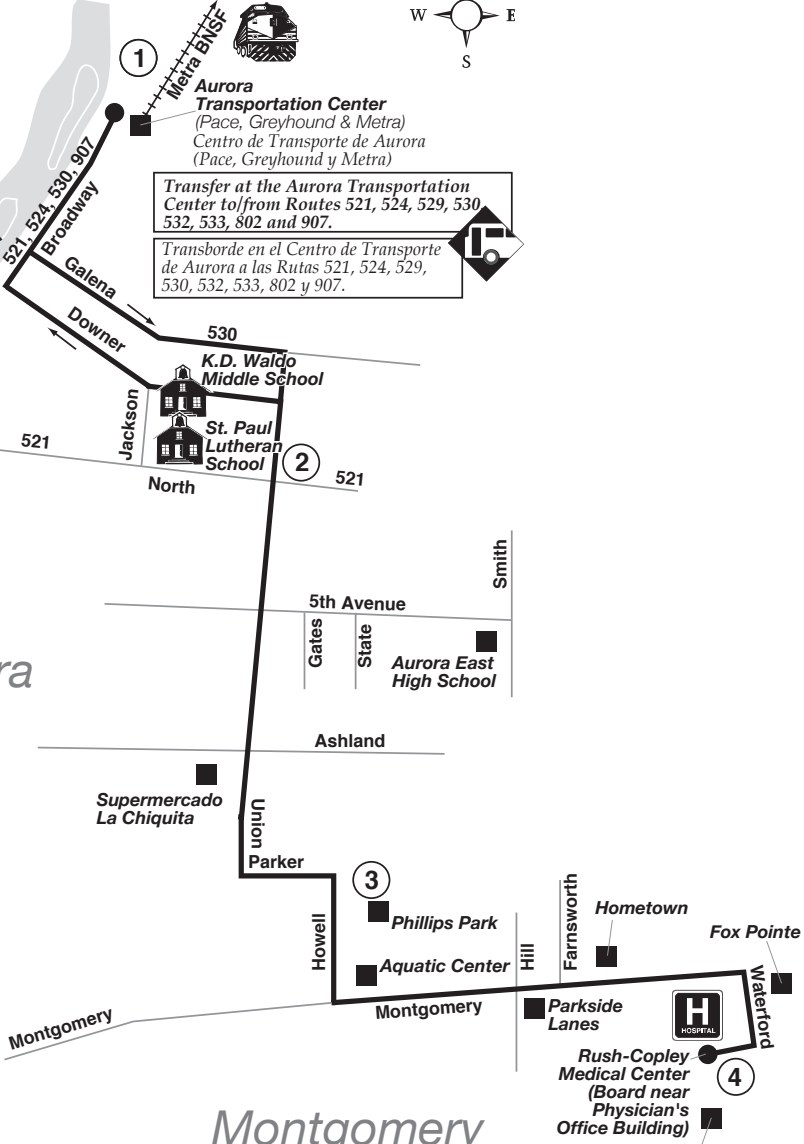

# Route 528

Effective Date  
February 8, 2010

to Chicago

1

**Aurora Transportation Center**  
(Pace, Greyhound & Metra)  
Centro de Transporte de Aurora  
(Pace, Greyhound y Metra)

Transfer at the Aurora Transportation Center to/from Routes 521, 524, 529, 530, 532, 533, 802 and 907.

Transborde en el Centro de Transporte de Aurora a las Rutas 521, 524, 529, 530, 532, 533, 802 y 907.

Aurora

Montgomery