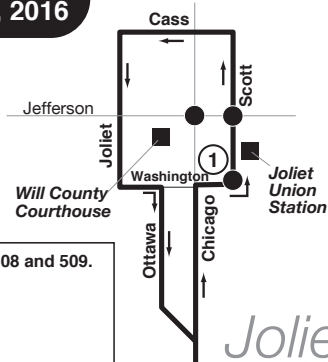

# Route 511

Effective Date  
November 21, 2016

Transfer at Jefferson/Chicago to/from Routes 501, 505, 507, 508 and 509.

Transfer at Washington/Scott to/from Routes 504 and 834.

Transfer at Scott/Jefferson to/from Route 832.

● Transfer point

*CenterPoint  
Intermodal  
Center*

Patterson

2 Doris

Brandon  
504

McKinley  
504

Mills  
504

Laraway

Mars  
Distribution  
Center

Union  
Pacific  
Intermodal  
Facility

Vetter  
Center-Point Way

Home Depot  
Distribution Center

*Elwood*

Elwood  
Administration  
Building

Manhattan

Walmart Distribution Center  
(North Building)

5

Mississippi

Matteson

IL 53

Deer Run

Walter Strawn

BNSF  
Intermodal  
Facility

Walmart Distribution Center  
(South Building)