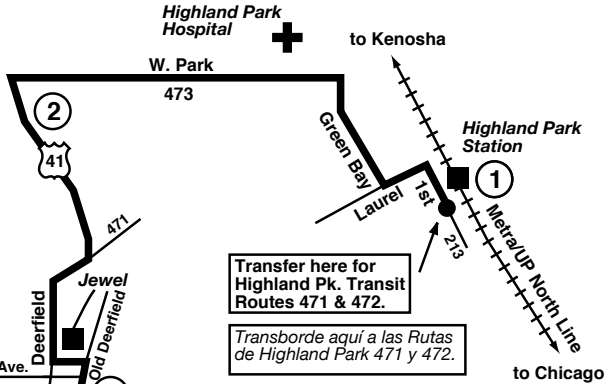

Route 473 Effective Date August 23, 2004

All Pace buses are equipped with bike racks. 

 All Pace service is wheelchair accessible.

Transfer here for Highland Pk. Transit Routes 471 & 472.

Transborde aquí a las Rutas de Highland Park 471 y 472.

Board bus by The Men's Warehouse on east side of mall

Suba al autobús en The Men's Warehouse en el lado Este del Mall.