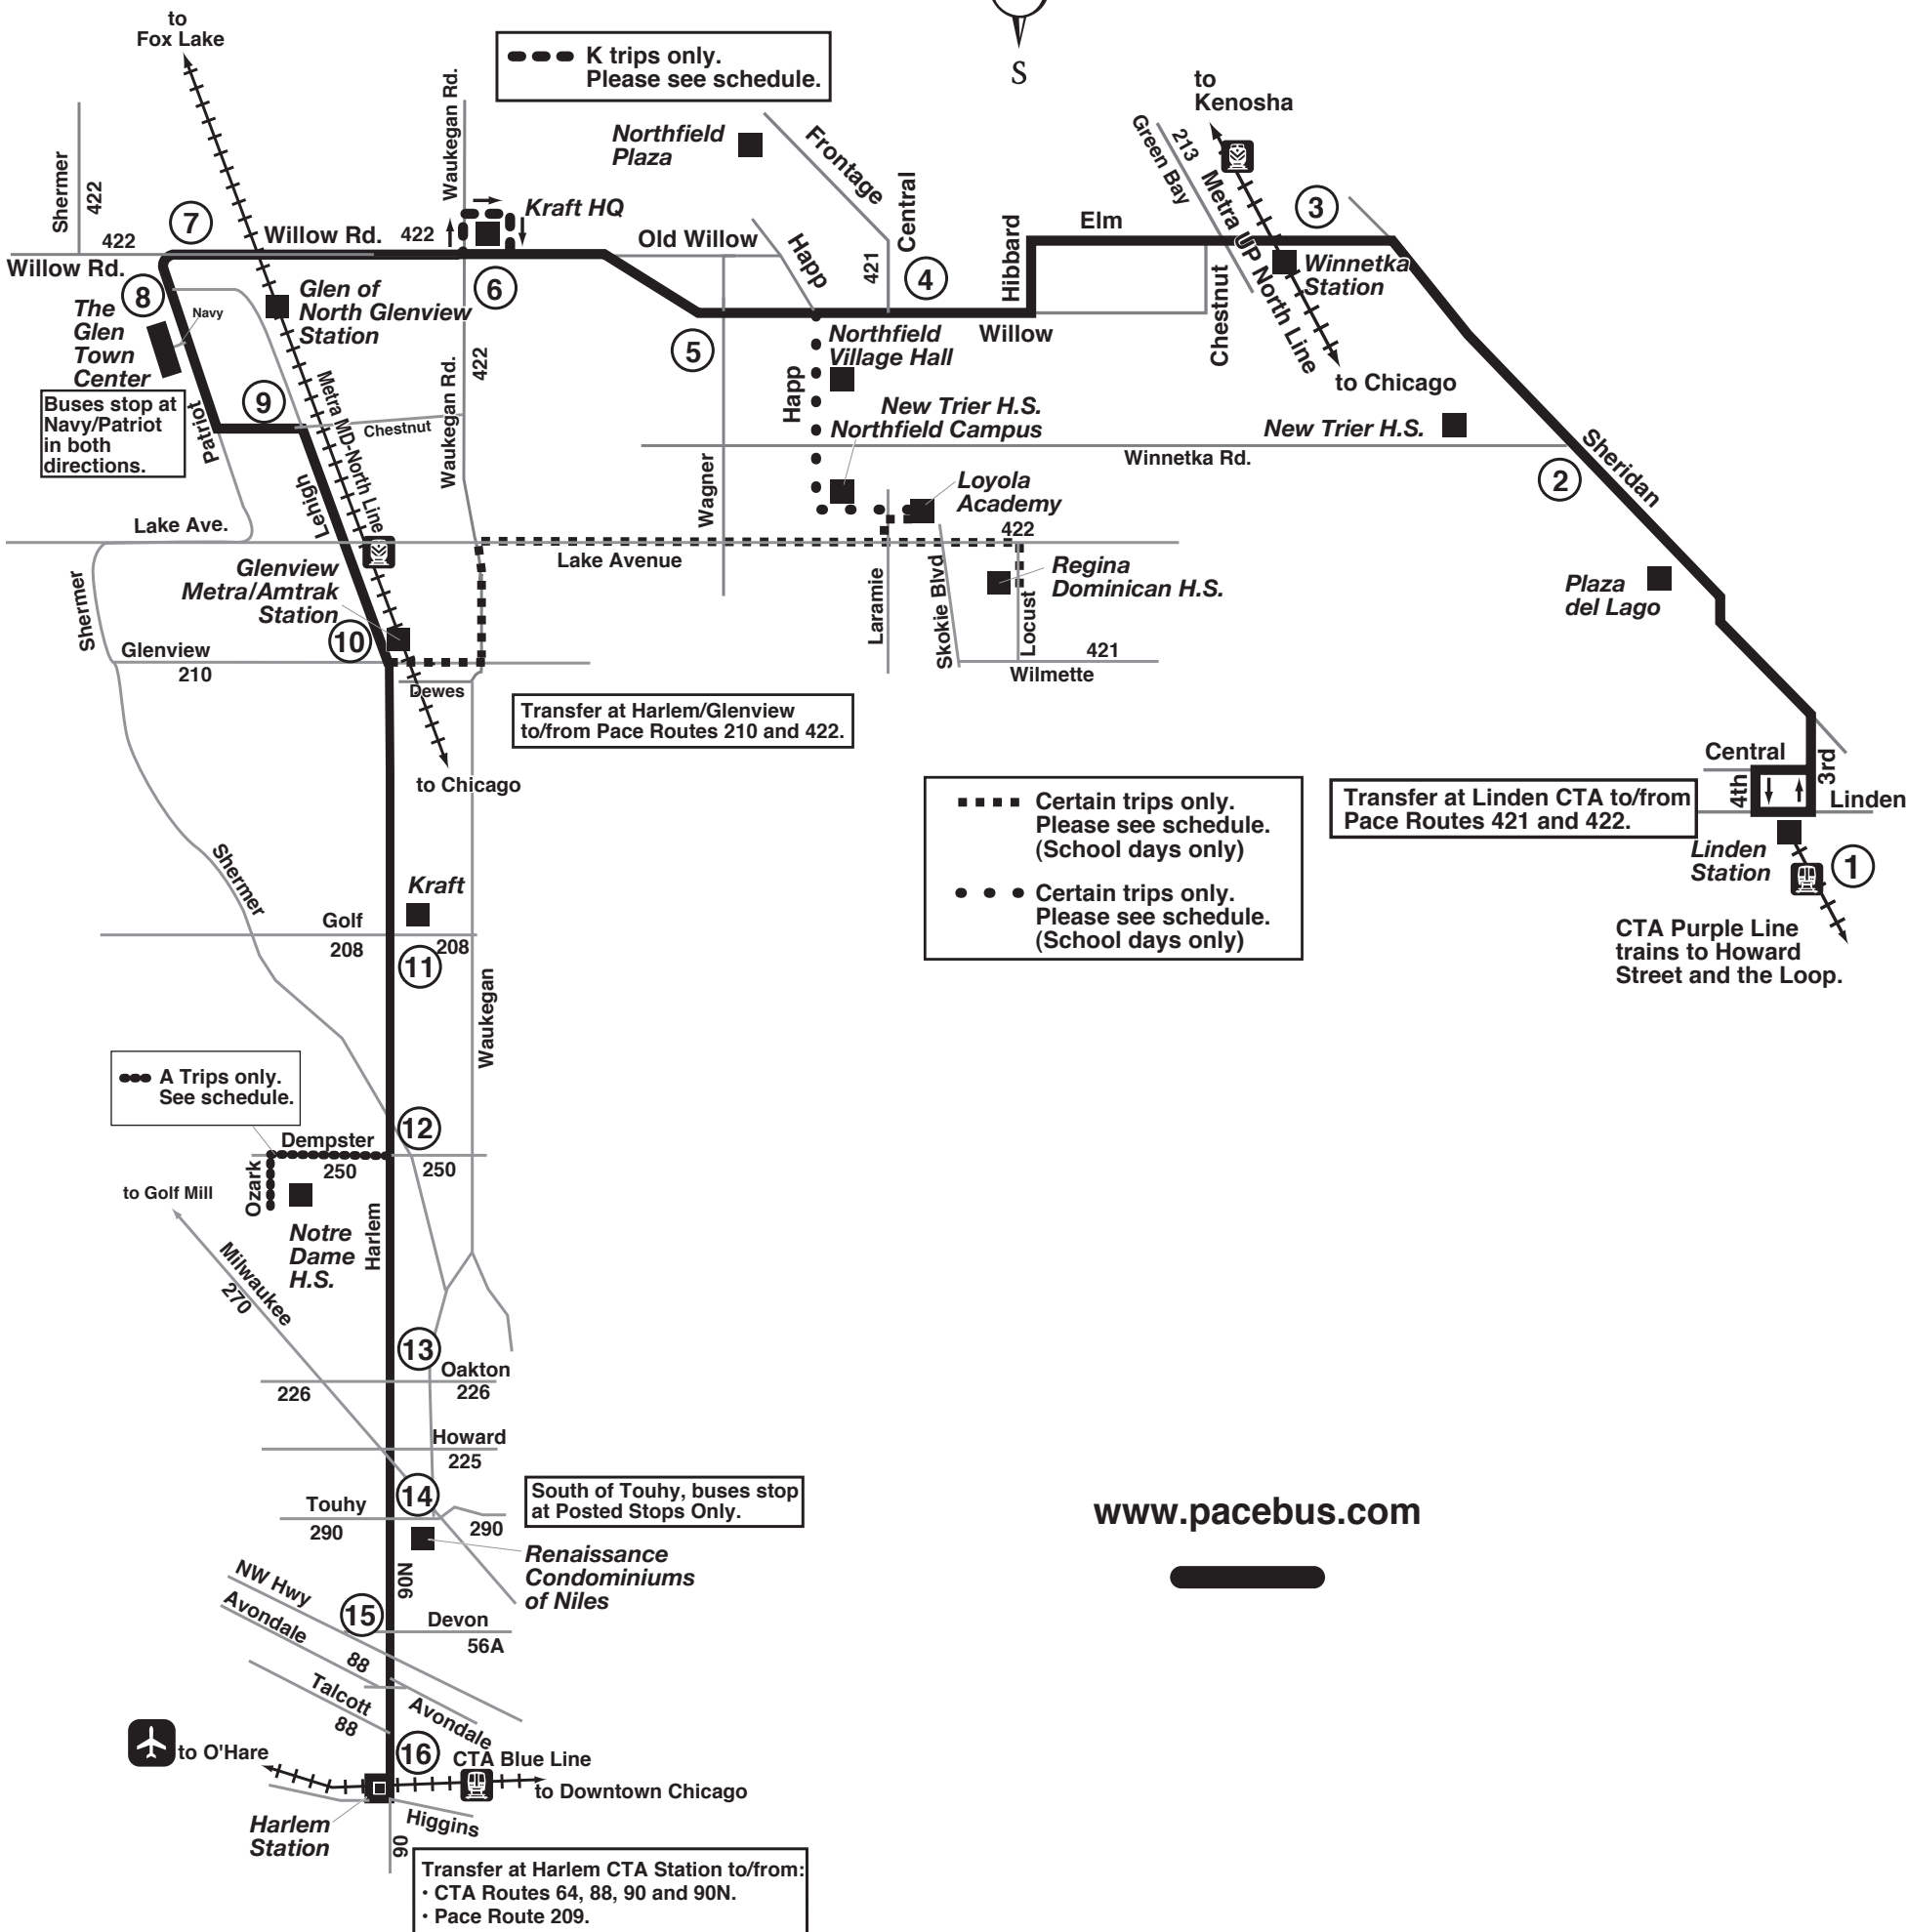

Route 423

Effective Date
December 12, 2011

www.pacebus.com