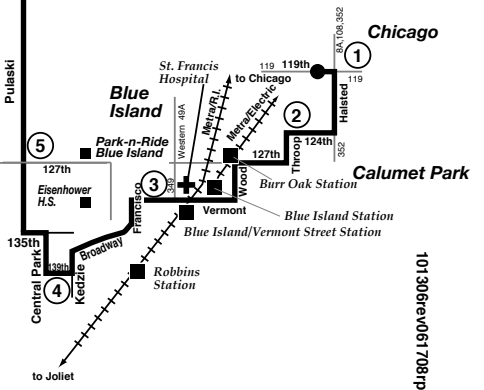

# Route 397 Effective Date November 20, 2006

[www.pacebus.com](http://www.pacebus.com)

All Pace service is wheelchair accessible.

All Pace buses are equipped with bike racks.

101306rev061708r/p