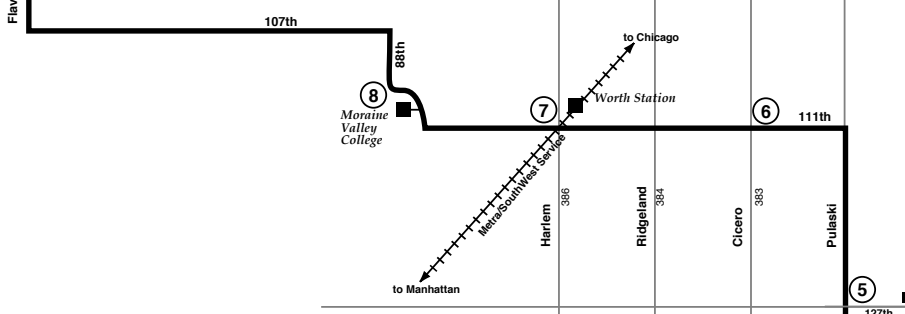

# Route 397 Effective Date November 20, 2006

[www.pacebus.com](http://www.pacebus.com)

All Pace service is wheelchair accessible.

All Pace buses are equipped with bike racks.

101306rev061708r/p