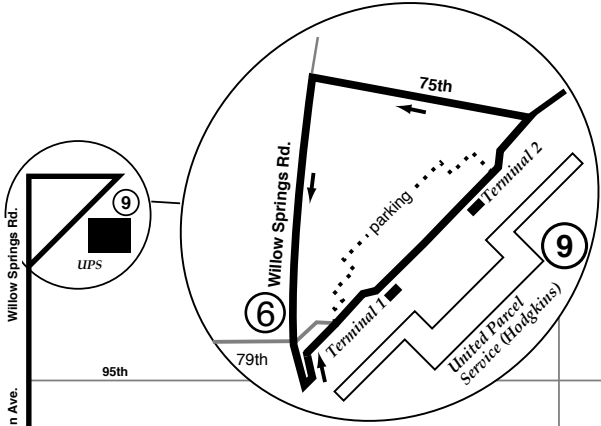

# Route 397 Effective Date November 20, 2006

[www.pacebus.com](http://www.pacebus.com)

All Pace service is wheelchair accessible.

All Pace buses are equipped with bike racks.

101306rev061708r/p