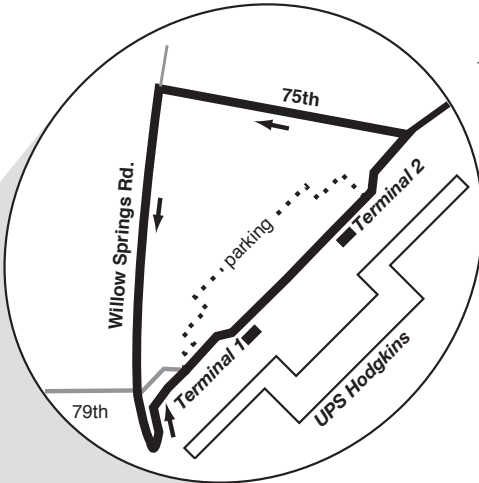

Route 395

Effective Date
October 23, 2017

Posted Stops Only

Buses on this route will stop to pick up and drop off passengers only at bus stop signs with the Pace logo and route number. Please wait for the bus at a bus stop sign.

Hodgkins

UPS
Hodgkins

Travels via
I-294 Tri-State
non-stop

Chicago Ridge

Oak Lawn

Evergreen Park

Chicago

Transfer at 95th/Dan Ryan Station to/from:
 - Pace Routes 352, 353, 359 and 381.
 - CTA Routes N5, N9, 29, 34, 95, 100, 103, 106, 108, 111, 112, 115 and 119.