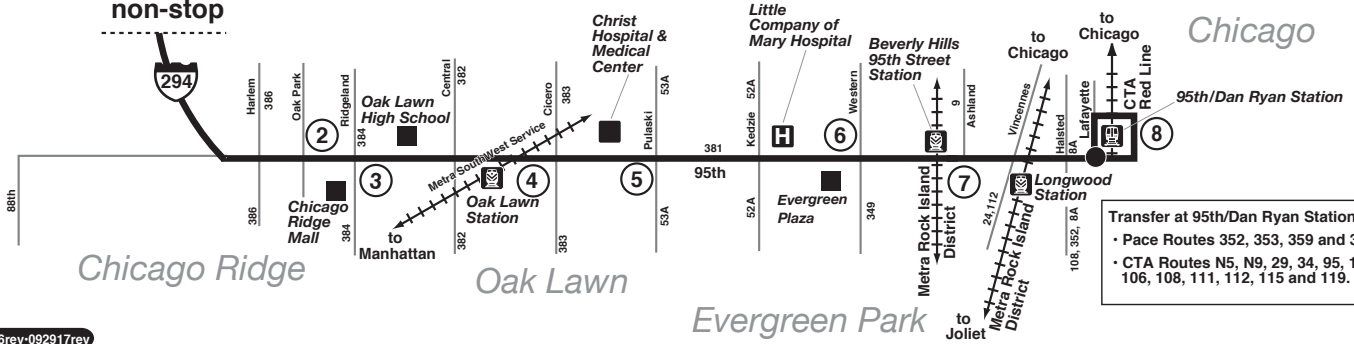

Route 395

Effective Date
October 23, 2017

Posted Stops Only

Buses on this route will stop to pick up and drop off passengers only at bus stop signs with the Pace logo and route number. Please wait for the bus at a bus stop sign.

Hodgkins

UPS
Hodgkins

Travels via
I-294 Tri-State
non-stop

Chicago Ridge

Oak Lawn

Evergreen Park

Chicago

Transfer at 95th/Dan Ryan Station to/from:
 - Pace Routes 352, 353, 359 and 381.
 - CTA Routes N5, N9, 29, 34, 95, 100, 103, 106, 108, 111, 112, 115 and 119.