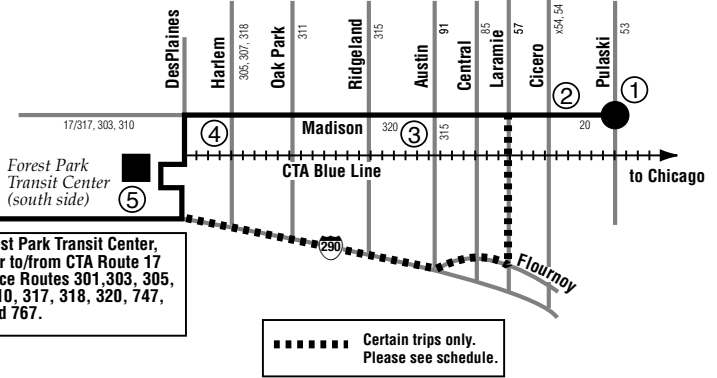

Route 391 Effective Date January 2, 2004

At Forest Park Transit Center, transfer to/from CTA Route 17 and Pace Routes 301, 303, 305, 308, 310, 317, 318, 320, 747, 757 and 767.

All Pace service is wheelchair accessible.

All Pace buses are equipped with bike racks. 

www.pacebus.com

No local passengers may board/alight between Madison/Pulaski and the Forest Park Transit Center.

Service operates express between the Forest Park Transit Center and UPS Hodgkins.