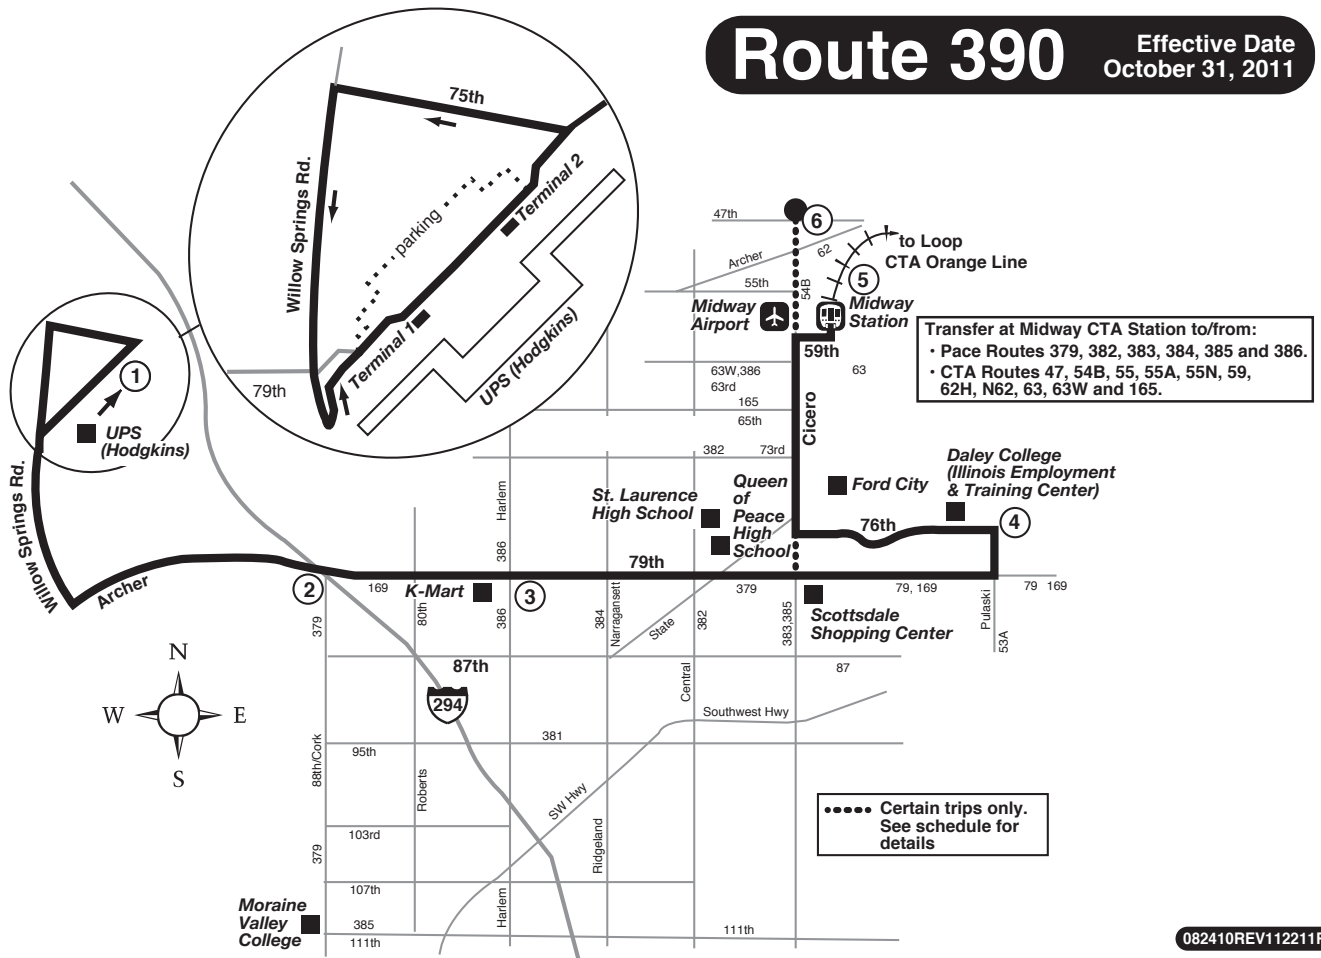

Route 390

Effective Date
October 31, 2011

Transfer at Midway CTA Station to/from:

- Pace Routes 379, 382, 383, 384, 385 and 386.
- CTA Routes 47, 54B, 55, 55A, 55N, 59, 62H, N62, 63, 63W and 165.

..... Certain trips only.
See schedule for details