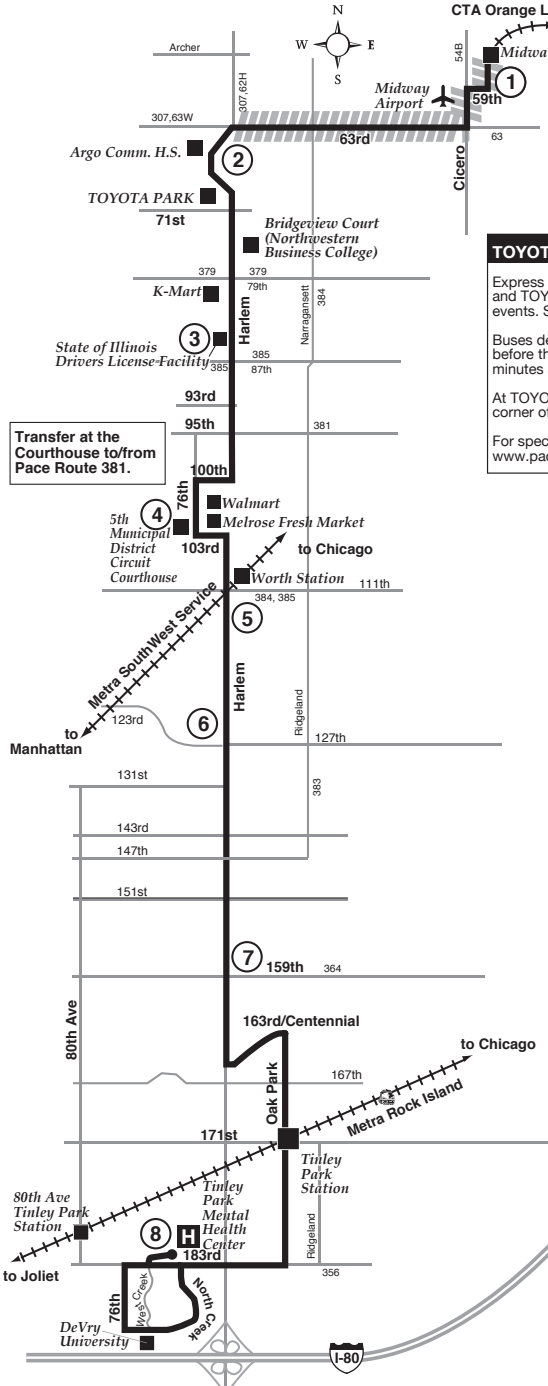

Route 386

Effective Date
November 23, 2009

Transfer at Midway Station to/from:

- Pace Routes 379, 382, 383, 384, 385 and 390.
- CTA Routes 54B, 55, 55A, 55N, 59, 62H, 63, 63W and 165.

TOYOTA PARK EXPRESS

Express service operates non-stop between Midway CTA Station and TOYOTA PARK for Chicago Fire soccer games and other events. See the Pace website for more information.

Buses depart Midway CTA every 20 minutes beginning 2 hours before the event start time. Buses leave TOYOTA PARK 30 minutes after the event ends to return to Midway CTA.

At TOYOTA PARK, the bus stop is located at the southwest corner of 71st St. and Harlem Ave.

For specific dates and times of events served, please check www.pacebus.com or call 836-7000. Regular fares apply.

Transfer at the Courthouse to/from Pace Route 381.

PS Buses will stop at Posted Stops Only between CTA Orange Line Midway Station and 63rd/Harlem.

— Flag Stops. Upon passenger's signal to driver, bus will stop at any intersection along the route where it is safe to do so.

/// Posted Stops Only. Bus will stop to pick up and drop off passengers only at bus stop signs with the Pace logo and route number. Please wait for the bus at a bus stop sign.