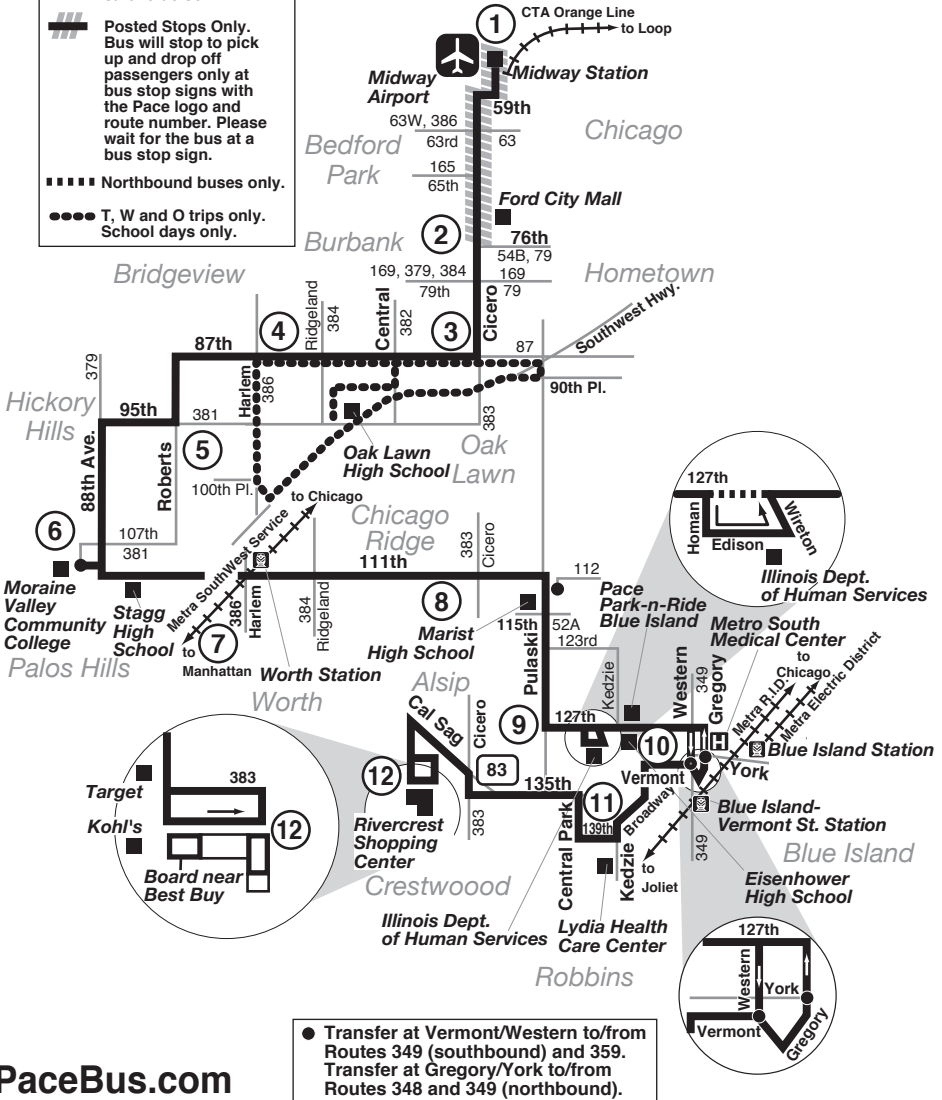

Route 385

Effective Date
October 24, 2016

Buses will stop at Posted Stops Only between CTA Orange Line Midway Station and Cicero/76th.

Flag Stops. Upon passenger's signal to driver, bus will stop at any intersection along the route where it is safe to do so.

Posted Stops Only. Bus will stop to pick up and drop off passengers only at bus stop signs with the Pace logo and route number. Please wait for the bus at a bus stop sign.

Northbound buses only.

T, W and O trips only. School days only.

Transfer at Midway Station to/from:

- Pace Routes 379, 382, 383, 384, 386 and 390.
- CTA Routes 47, 54B, 55, 55A, 55N, 59, 62H, N62, 63, 63W and 165.

PaceBus.com