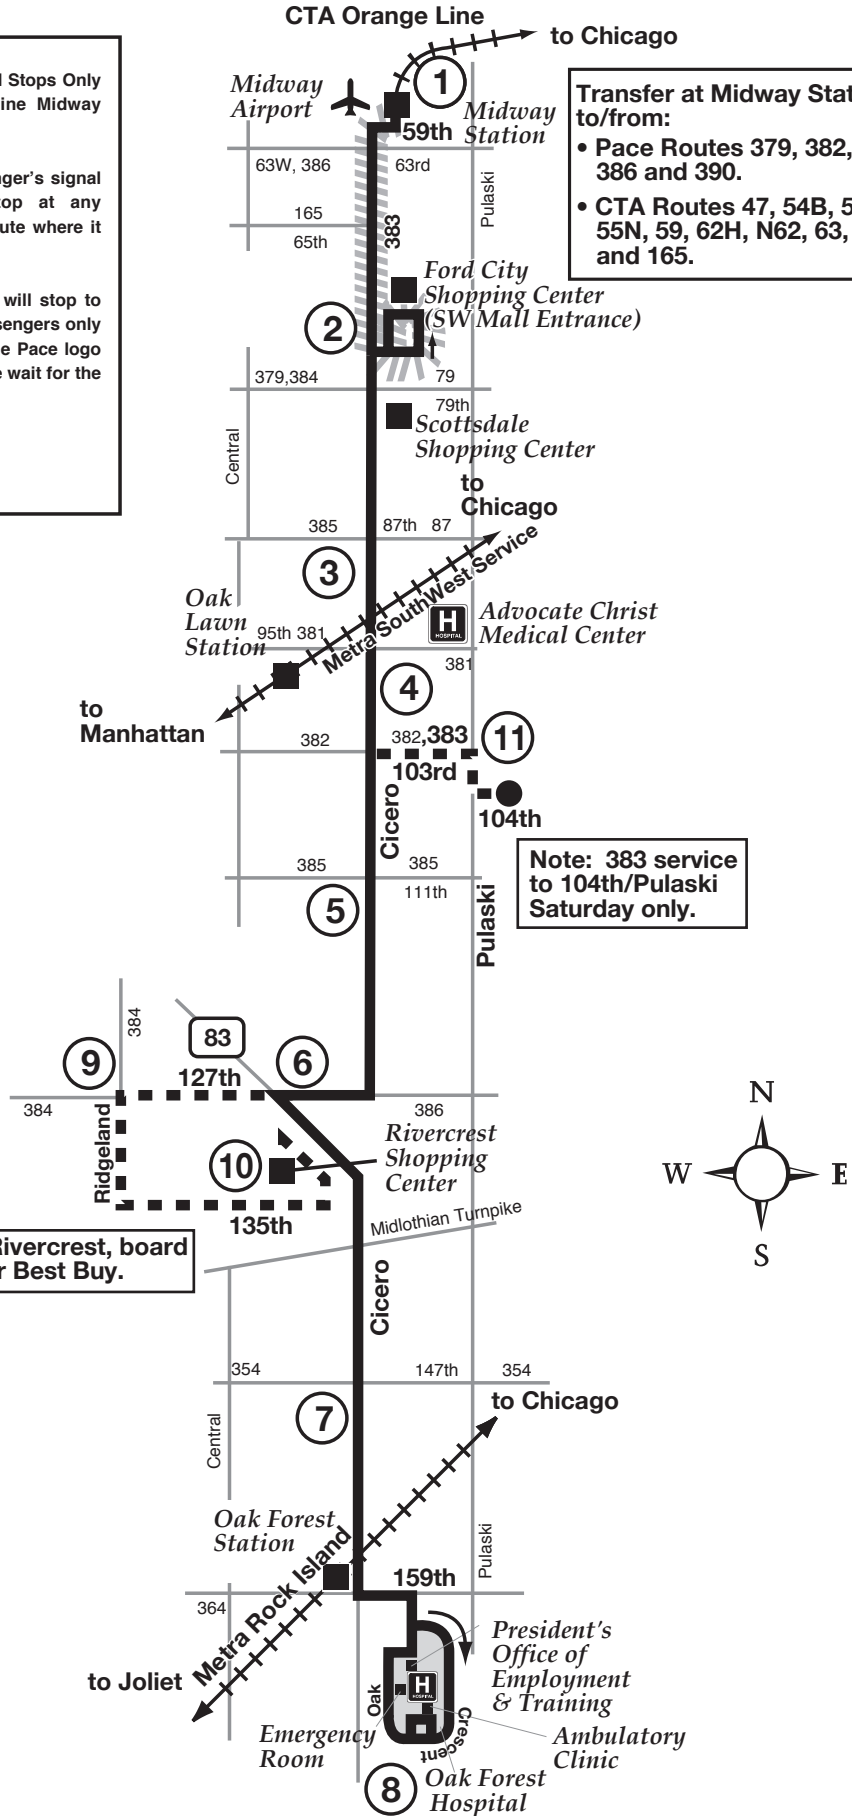

Route 383

Effective Date
April 12, 2009

PS Buses will stop at Posted Stops Only between CTA Orange Line Midway Station and Ford City.

— Flag Stops. Upon passenger's signal to driver, bus will stop at any intersection along the route where it is safe to do so.

/// Posted Stops Only. Bus will stop to pick up and drop off passengers only at bus stop signs with the Pace logo and route number. Please wait for the bus at a bus stop sign.

■ ■ ■ Certain trips only. Please consult schedule.

Transfer at Midway Station to/from:

- Pace Routes 379, 382, 384, 385, 386 and 390.
- CTA Routes 47, 54B, 55, 55A, 55N, 59, 62H, N62, 63, 63W and 165.

Note: 383 service to 104th/Pulaski Saturday only.

At Rivercrest, board near Best Buy.