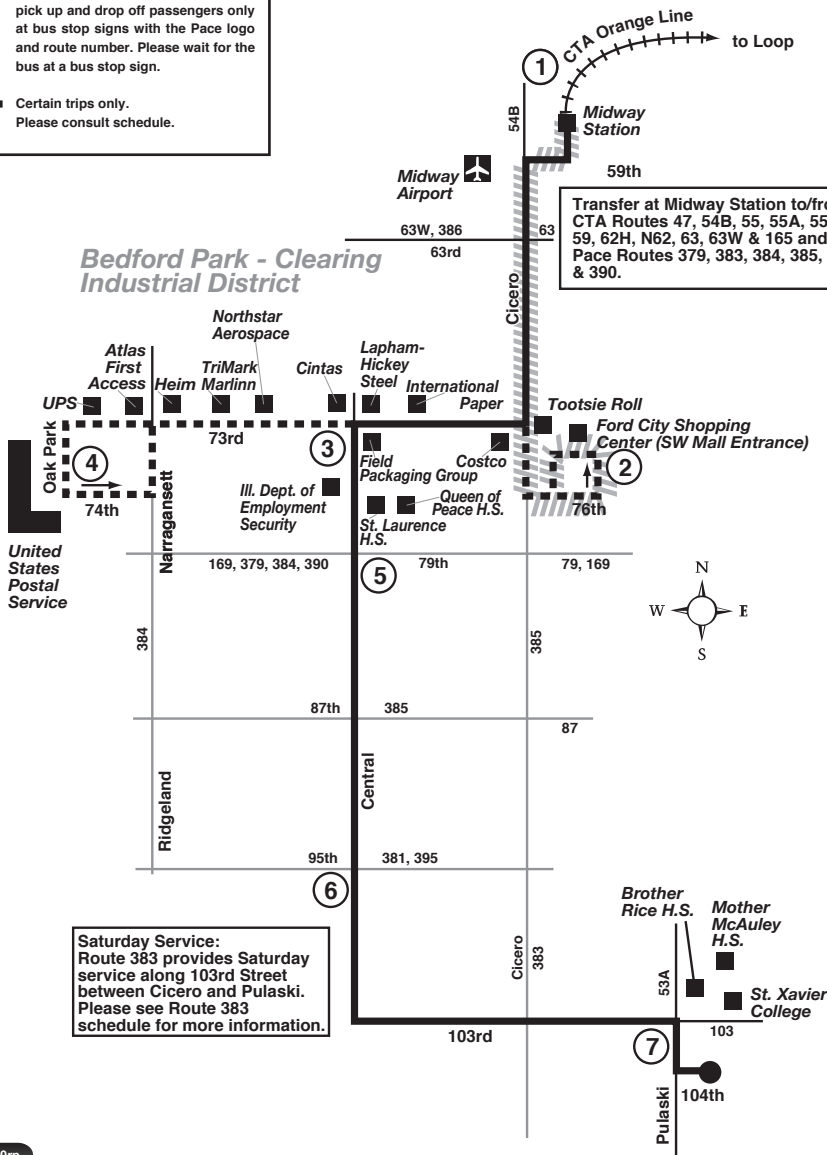

Route 382

Effective Date
November 23, 2009

Buses will stop at Posted Stops Only between CTA Orange Line Midway Station and Ford City.

— Flag Stops. Upon passenger's signal to driver, bus will stop at any intersection along the route where it is safe to do so.

/// Posted Stops Only. Bus will stop to pick up and drop off passengers only at bus stop signs with the Pace logo and route number. Please wait for the bus at a bus stop sign.

■ ■ ■ Certain trips only. Please consult schedule.

Transfer at Midway Station to/from:
CTA Routes 47, 54B, 55, 55A, 55N,
59, 62H, N62, 63, 63W & 165 and
Pace Routes 379, 383, 384, 385, 386
& 390.

Bedford Park - Clearing Industrial District

Saturday Service:
Route 383 provides Saturday
service along 103rd Street
between Cicero and Pulaski.
Please see Route 383
schedule for more information.