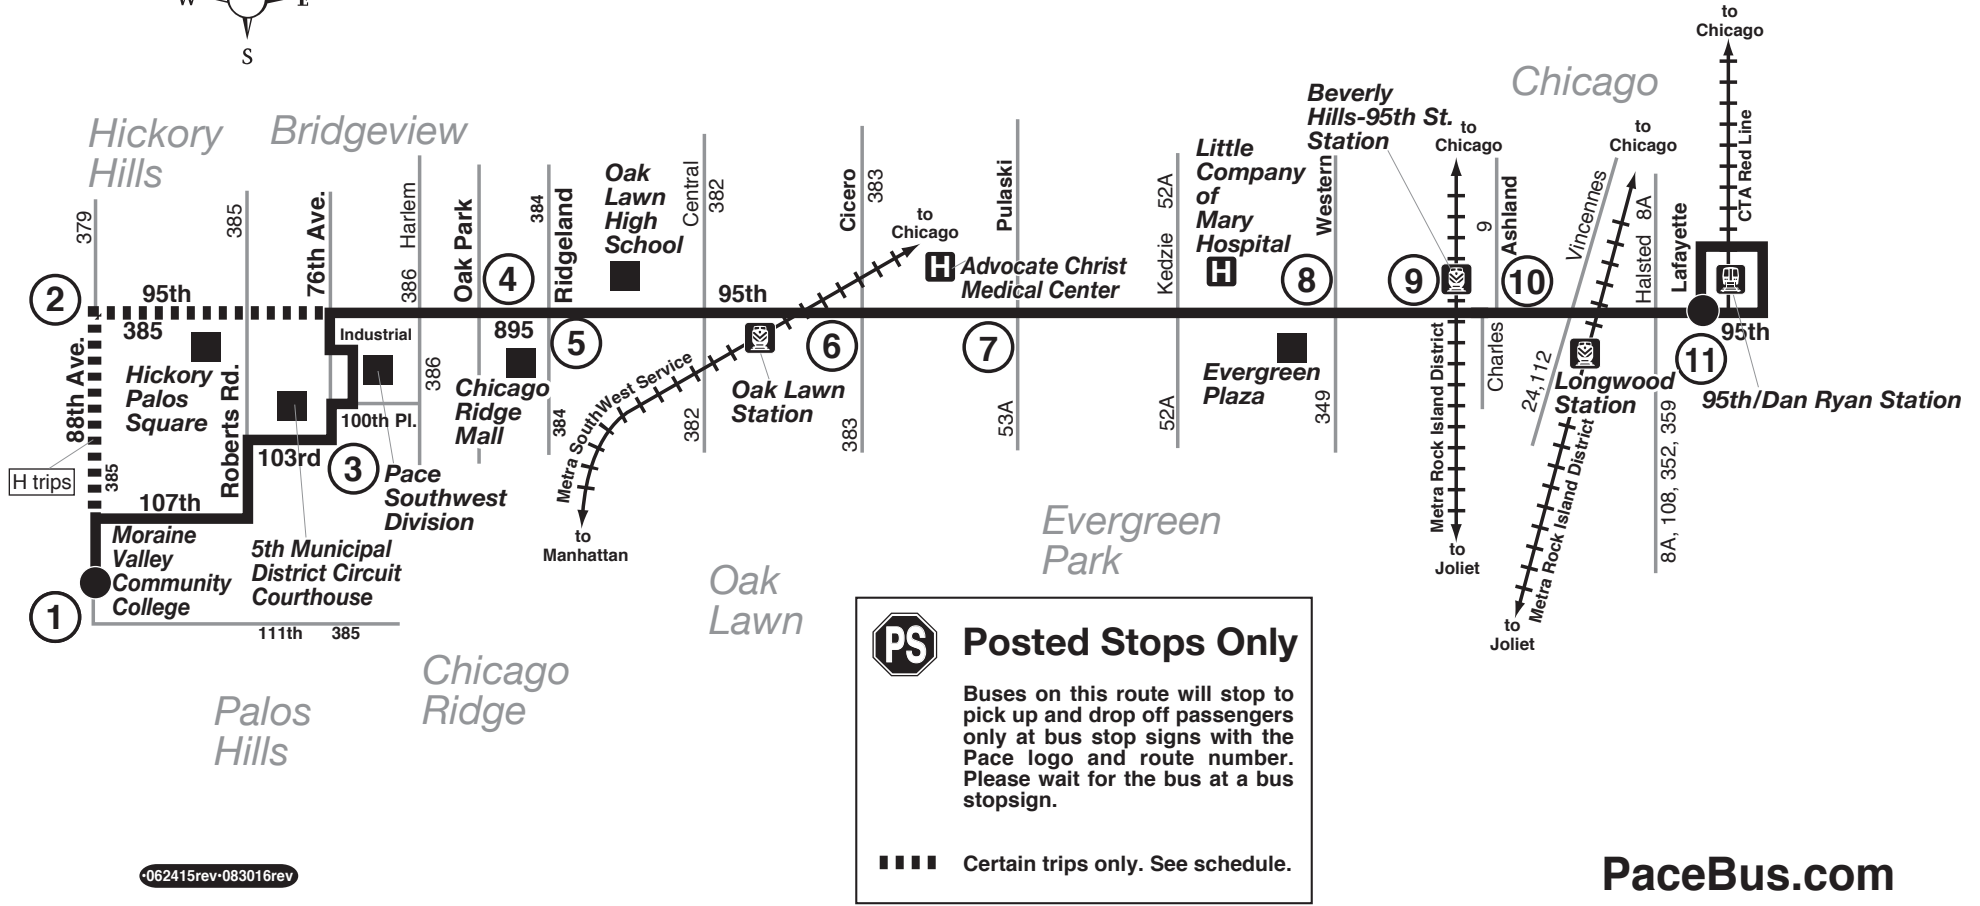

Route 381

Effective Date
September 4, 2016

Transfer at CTA Red Line 95th/Dan Ryan Station to/from:

- Pace Routes 352, 353, 359 and 395.
- CTA Routes N5, N9, 29, 34, 95, 100, 103, 106, 108, 111, 112, 115 and 119.

062415rev-083016rev

PaceBus.com