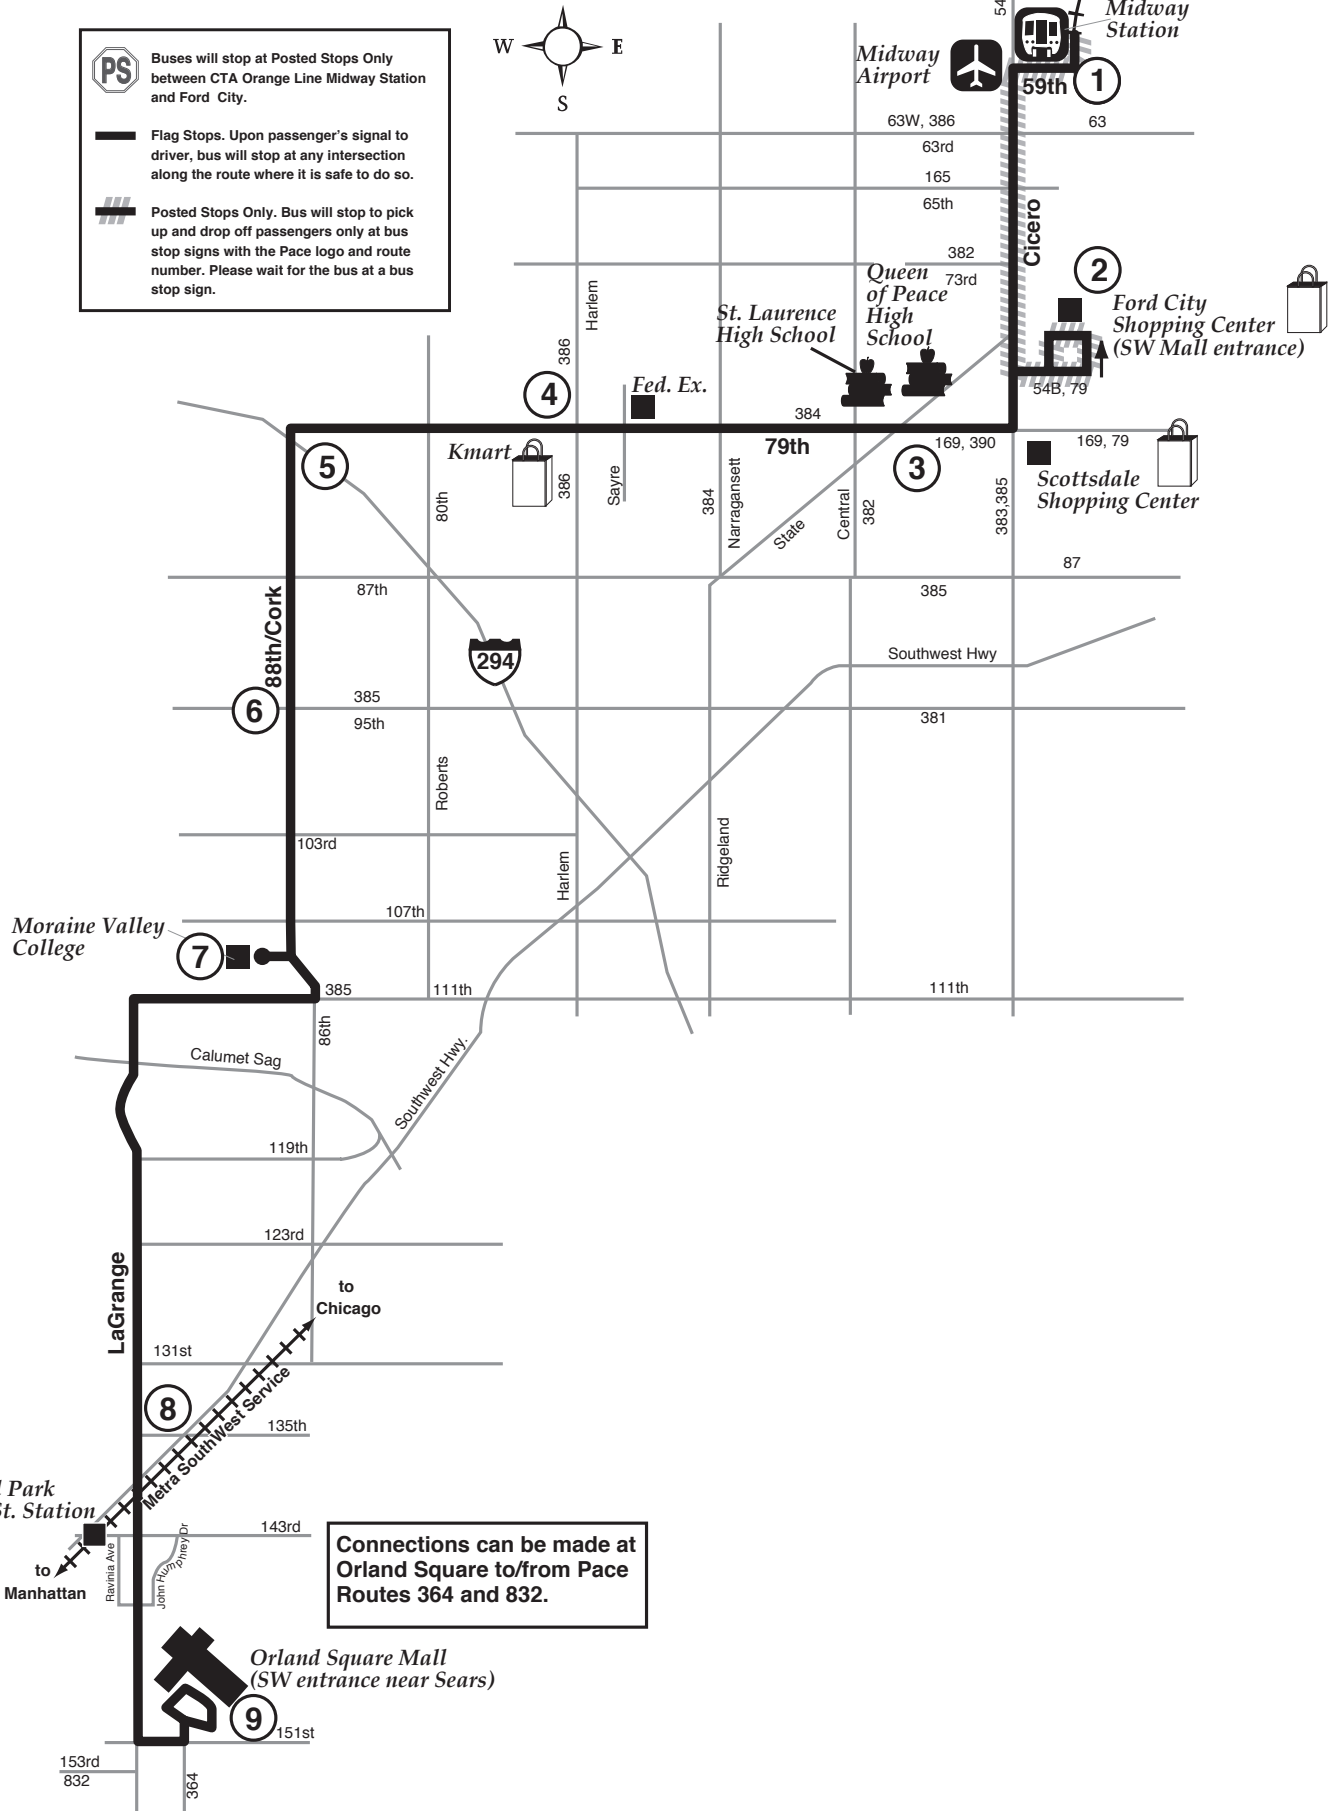

Route 379

Effective Date
June 7, 2009

CTA
Orange Line
(Midway)
to Loop

PS Buses will stop at Posted Stops Only between CTA Orange Line Midway Station and Ford City.

— Flag Stops. Upon passenger's signal to driver, bus will stop at any intersection along the route where it is safe to do so.

■ Posted Stops Only. Bus will stop to pick up and drop off passengers only at bus stop signs with the Pace logo and route number. Please wait for the bus at a bus stop sign.

Connections can be made at
Orland Square to/from Pace
Routes 364 and 832.

Orland Square Mall
(SW entrance near Sears)