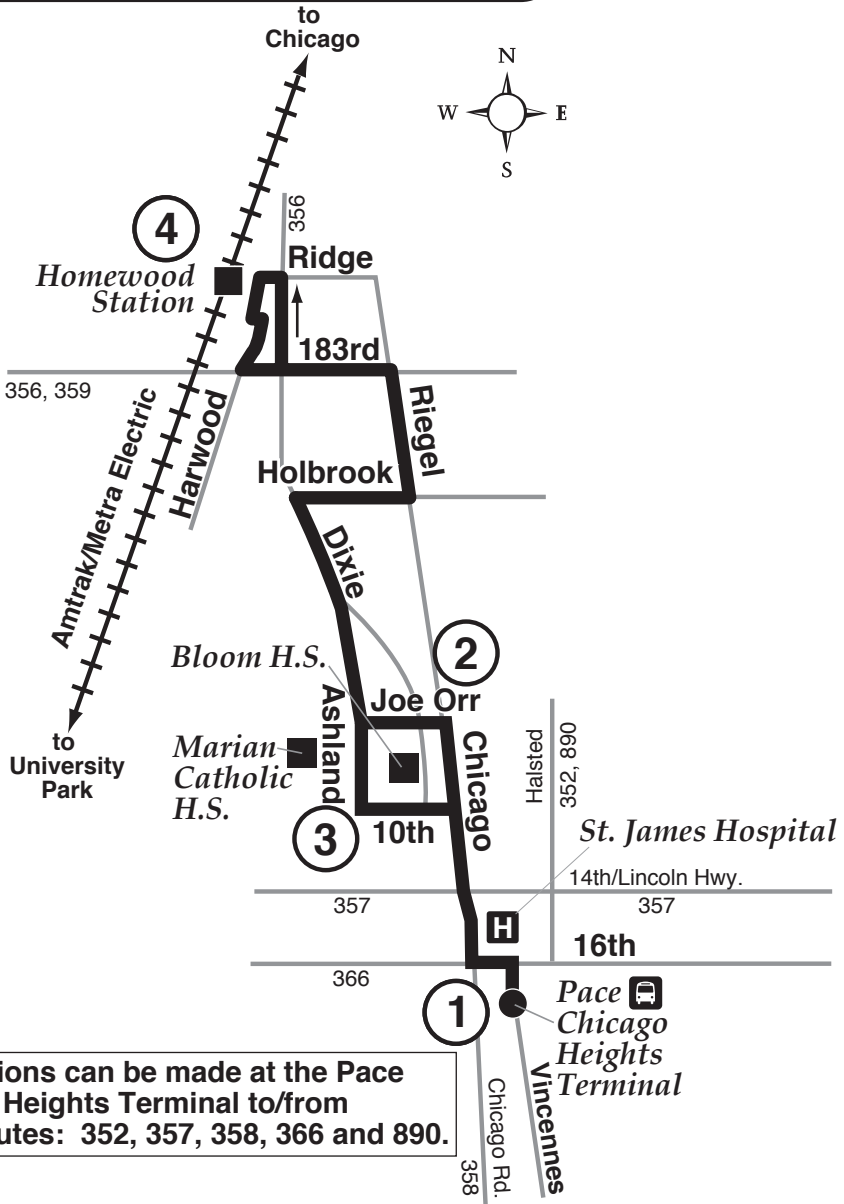

Route 372

Effective Date
August 22, 2011

Connections can be made at the Pace Chicago Heights Terminal to/from Pace Routes: 352, 357, 358, 366 and 890.