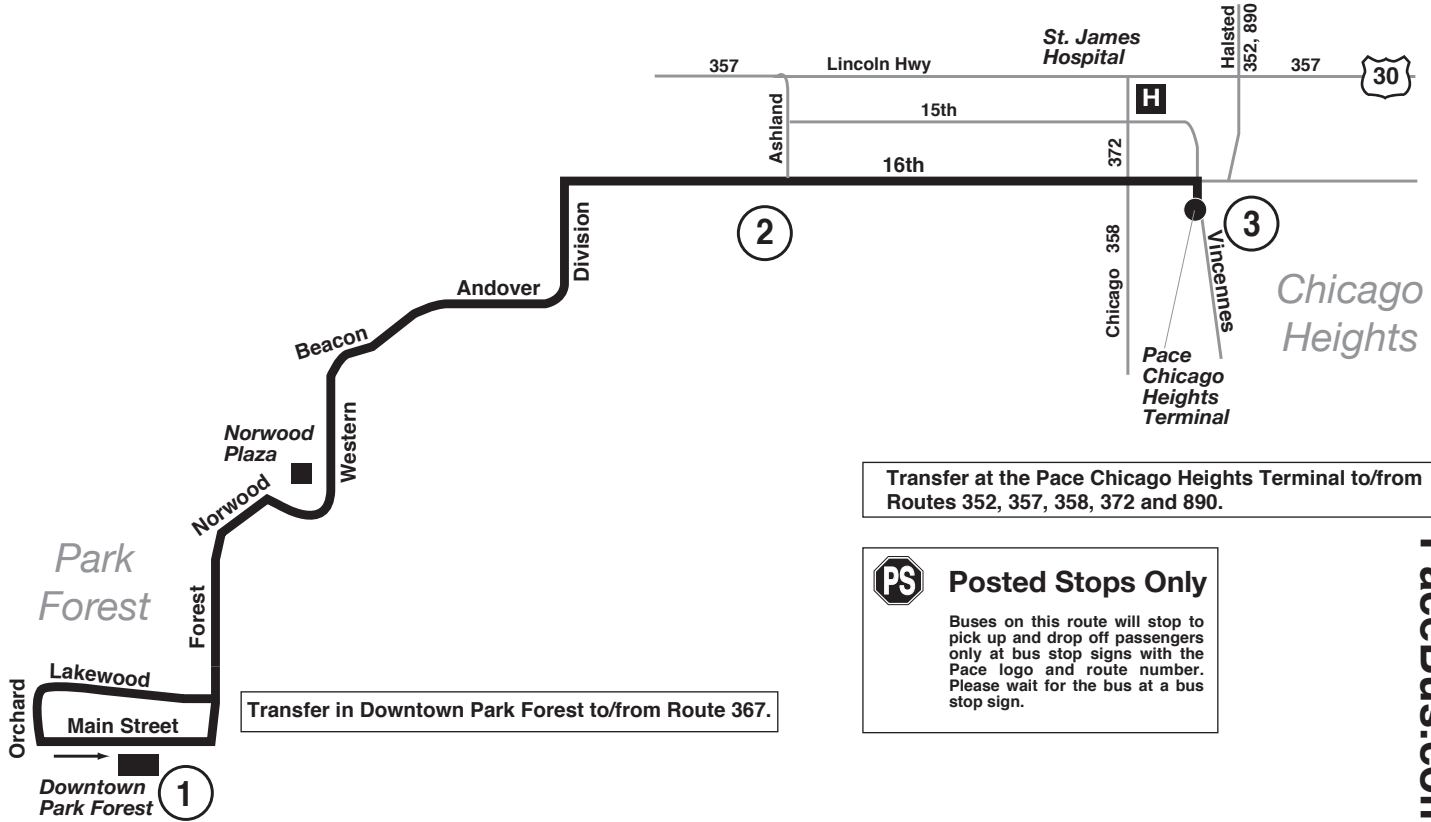

# Route 366

Effective Date  
May 7, 2017

## Posted Stops Only

Buses on this route will stop to pick up and drop off passengers only at bus stop signs with the Pace logo and route number. Please wait for the bus at a bus stop sign.

PaceBus.com