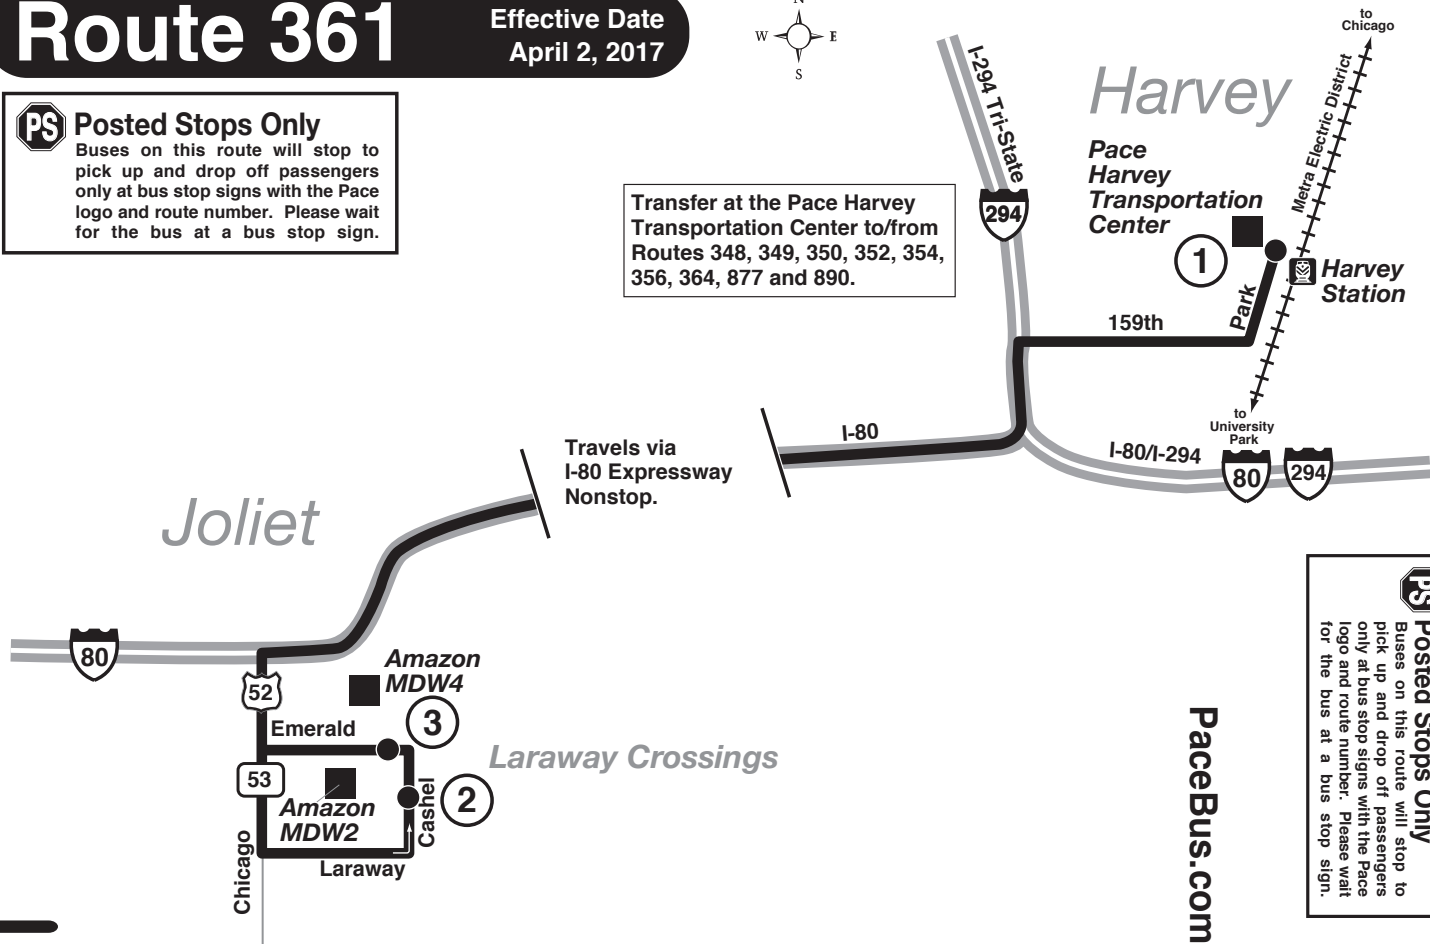

Route 361

Effective Date
April 2, 2017

Posted Stops Only

Buses on this route will stop to pick up and drop off passengers only at bus stop signs with the Pace logo and route number. Please wait for the bus at a bus stop sign.

Transfer at the Pace Harvey Transportation Center to/from Routes 348, 349, 350, 352, 354, 356, 364, 877 and 890.

Travels via I-80 Expressway Nonstop.

PS Posted Stops Only
Buses on this route will stop to pick up and drop off passengers only at bus stop signs with the Pace logo and route number. Please wait for the bus at a bus stop sign.