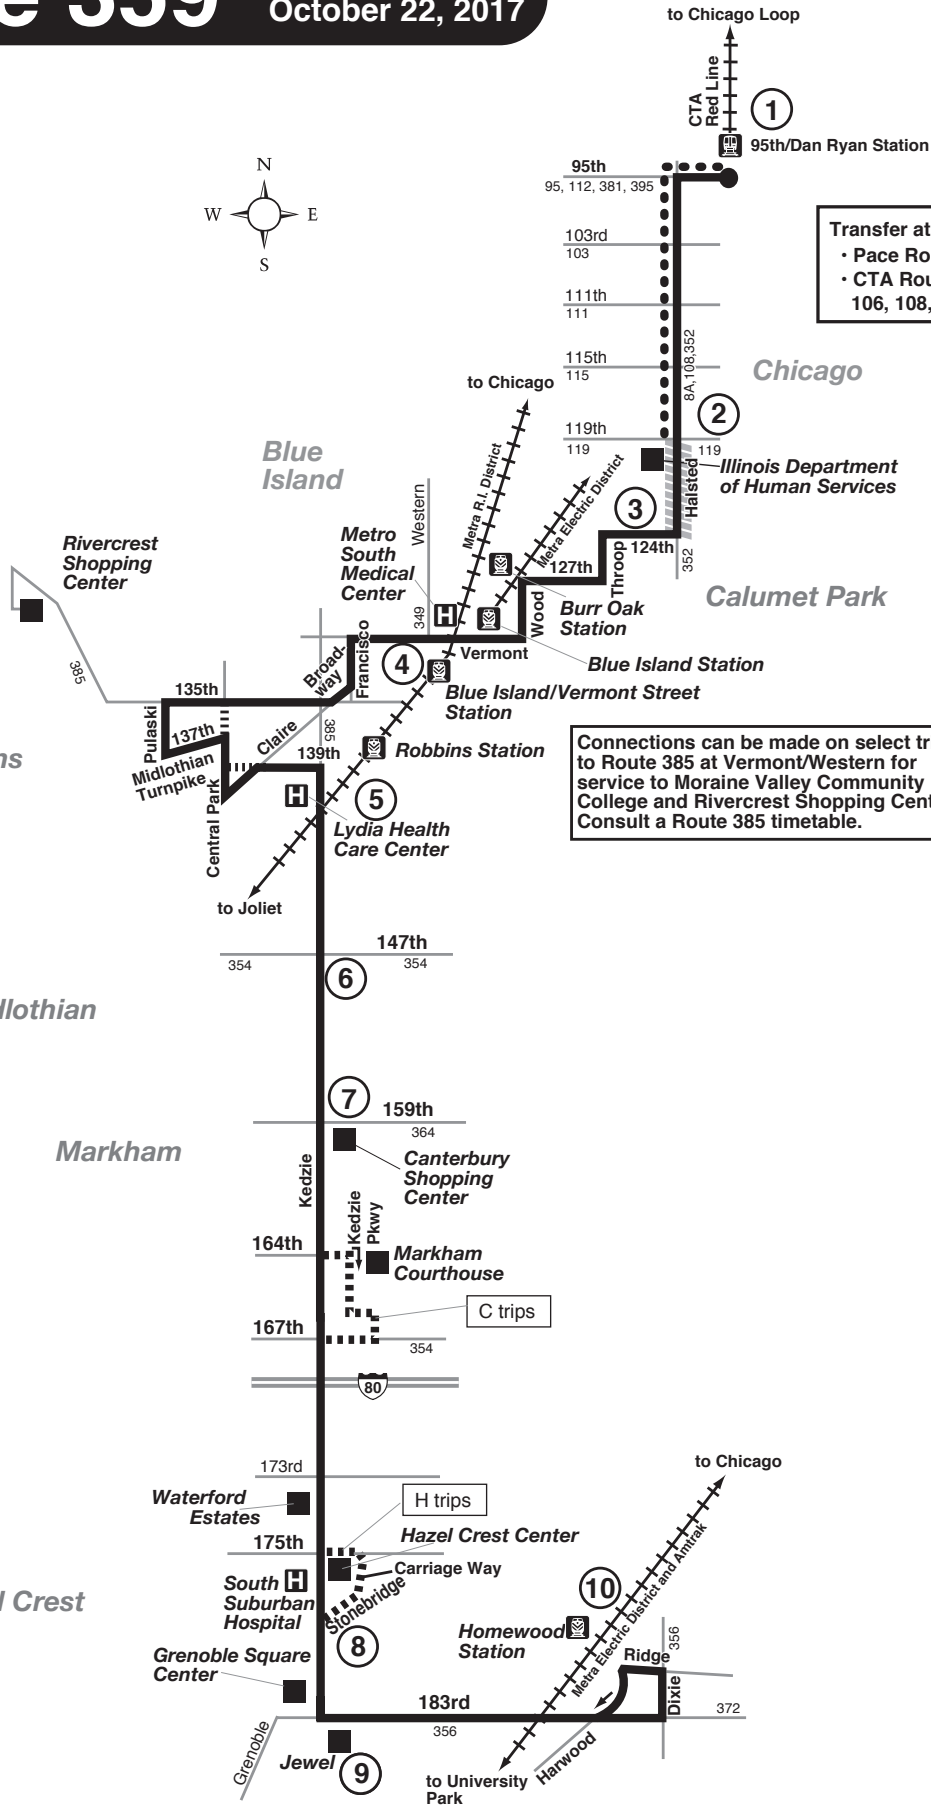

Route 359

Effective Date
October 22, 2017

PS Buses will stop at Posted Stops Only between CTA Red Line 95th/Dan Ryan Station and 124th/Halsted.

— Flag Stops. Upon passenger's signal to driver, bus will stop at any intersection along the route where it is safe to do so.

/// Posted Stops Only. Bus will stop to pick up and drop off passengers only at bus stop signs with the Pace logo and route number. Please wait for the bus at a bus stop sign.

●●● Buses operate non-stop between 119th/Halsted and the 95th/Dan Ryan CTA Station. For local trips please use CTA Routes 8A, 95 and/or 108.

■■■■ Certain trips only. See schedule

Transfer at 95th/Dan Ryan Station to/from:

- Pace Routes 352, 353, 381 and 395.
- CTA Routes N5, N9, 29, 34, 95, 100, 103, 106, 108, 111, 112, 115 and 119.

Connections can be made on select trips to Route 385 at Vermont/Western for service to Moraine Valley Community College and Rivercrest Shopping Center. Consult a Route 385 timetable.