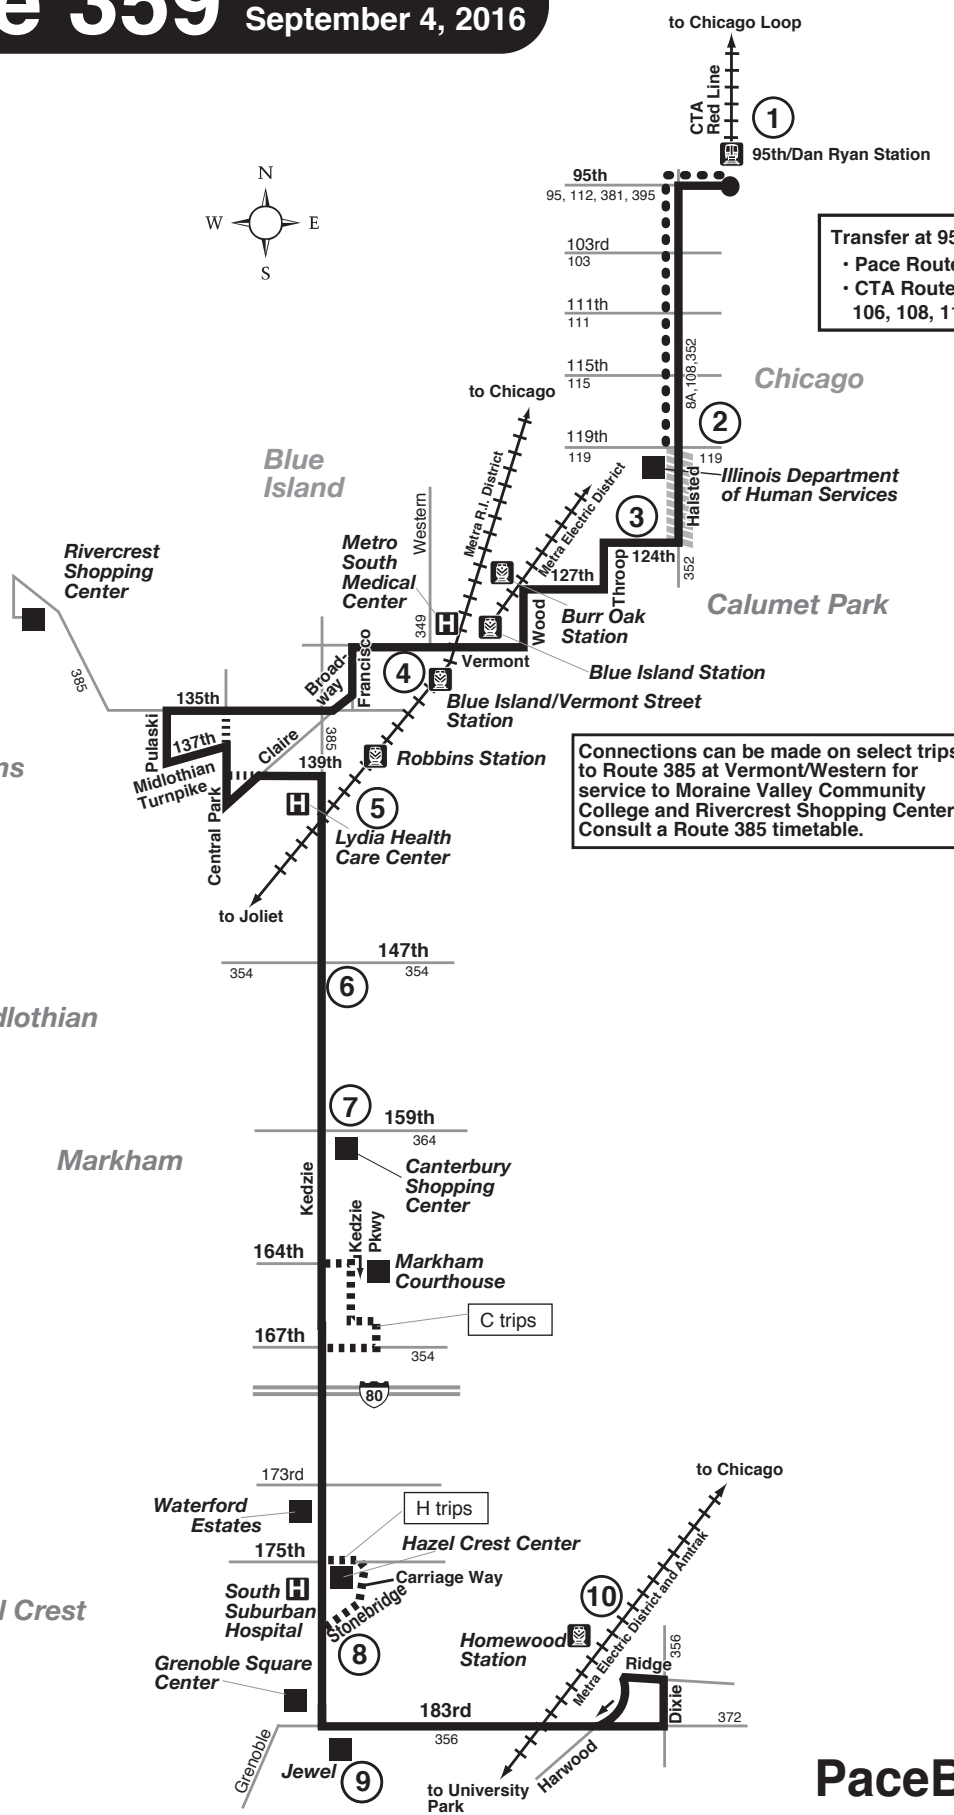

Route 359 Effective Date September 4, 2016

- PS** Buses will stop at Posted Stops Only between CTA Red Line 95th/Dan Ryan Station and 124th/Halsted.
- Flag Stops. Upon passenger's signal to driver, bus will stop at any intersection along the route where it is safe to do so.
- ///** Posted Stops Only. Bus will stop to pick up and drop off passengers only at bus stop signs with the Pace logo and route number. Please wait for the bus at a bus stop sign.
- Buses operate non-stop between 119th/Halsted and the 95th/Dan Ryan CTA Station. For local trips please use CTA Routes 8A, 95 and/or 108.
- Certain trips only. See schedule

Transfer at 95th/Dan Ryan Station to/from:

- Pace Routes 352, 353, 381 and 395.
- CTA Routes N5, N9, 29, 34, 95, 100, 103, 106, 108, 111, 112, 115 and 119.

Connections can be made on select trips to Route 385 at Vermont/Western for service to Moraine Valley Community College and Rivercrest Shopping Center. Consult a Route 385 timetable.