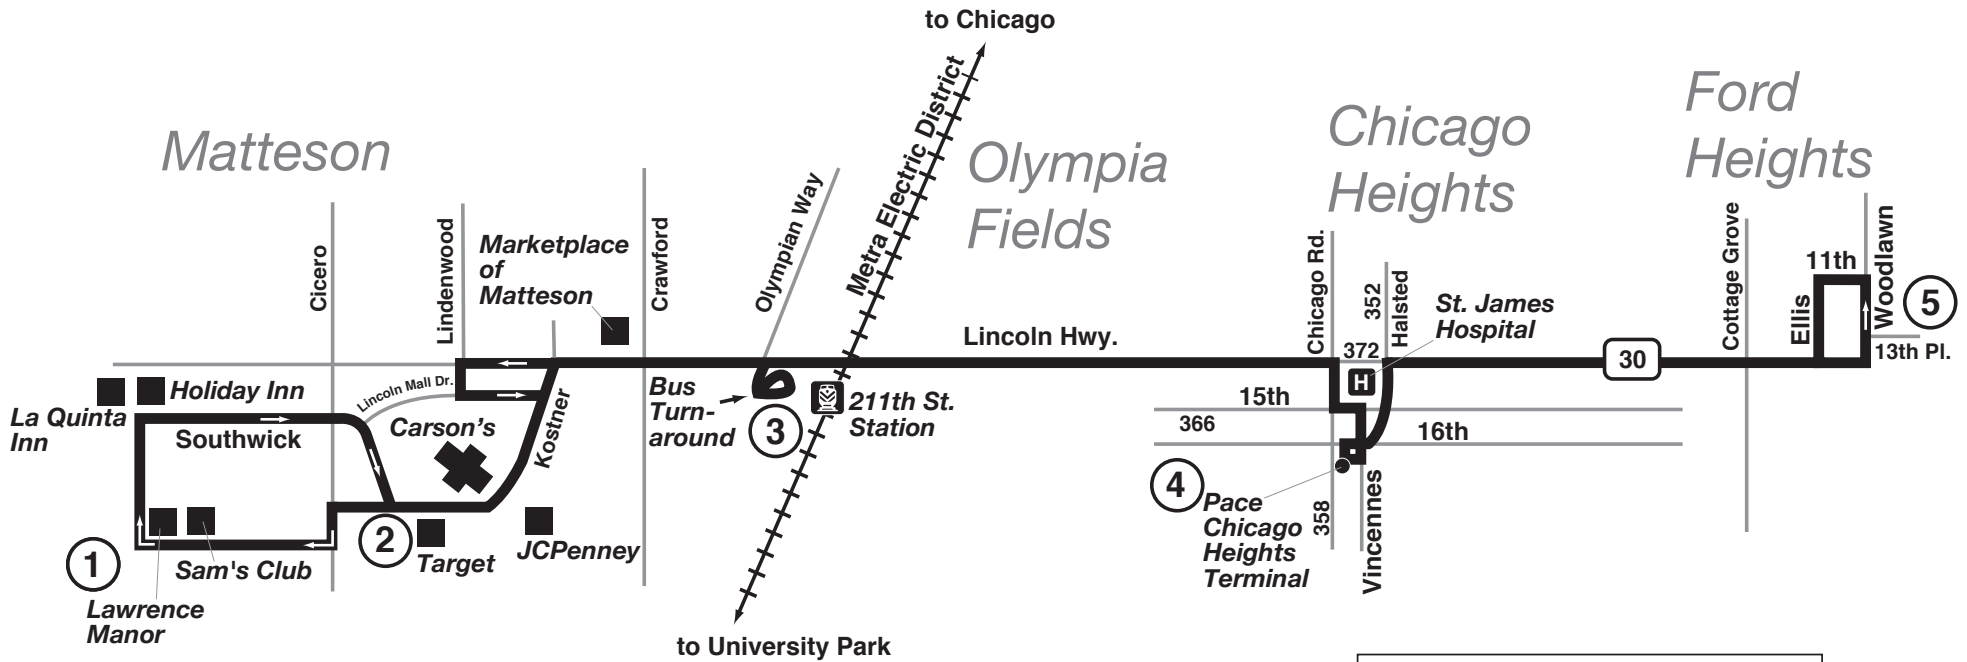

Route 357

Effective Date
June 11, 2017

Posted Stops Only 

 **Posted Stops Only**

Buses on this route will stop to pick up and drop off passengers only at bus stop signs with the Pace logo and route number. Please wait for the bus at a bus stop sign.

Transfer at the Pace Chicago Heights Terminal to/from Routes 352, 358, 366, 372 and 890.