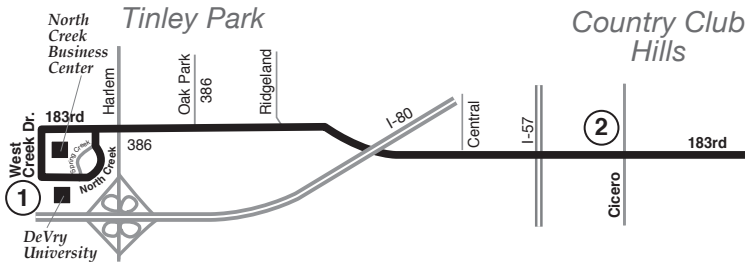

Route 356

Effective Date
November 22, 2015

PaceBus.com

Posted Stops Only

Buses on this route will stop to pick up and drop off passengers only at bus stop signs with the Pace logo and route number. Please wait for the bus at a bus stop sign.

For additional scheduled service between DeVry University, Moraine Valley SW Education Center, and Orland Square Mall, please see the Tinley Park Call-n-Ride timetable. Call 630-306-4767 for details regarding Call-n-Ride zone boundaries, service hours and to schedule a ride.

Transfer at Pace Harvey Transportation Center to/from Routes 348, 349, 350, 352, 354, 364, 877 and 890.