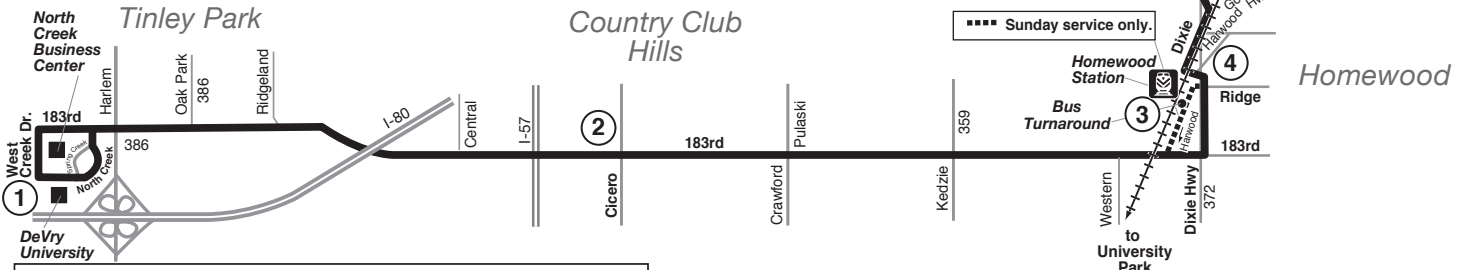

# Route 356

Effective Date  
September 17, 2017

## Posted Stops Only

Buses on this route will stop to pick up and drop off passengers only at bus stop signs with the Pace logo and route number. Please wait for the bus at a bus stop sign.

For additional scheduled service between DeVry University, Moraine Valley SW Education Center, and Orland Square Mall, please see the Tinley Park Call-n-Ride timetable. Call 630-306-4767 for details regarding Call-n-Ride zone boundaries, service hours and to schedule a ride.

Transfer at DeVry University to/from Route 386 and the Tinley Park Call-n-Ride.

Transfer at Pace Harvey Transportation Center to/from Routes 348, 349, 350, 352, 354, 360, 361, 364, 877 and 890.

Pace Harvey Transportation Center