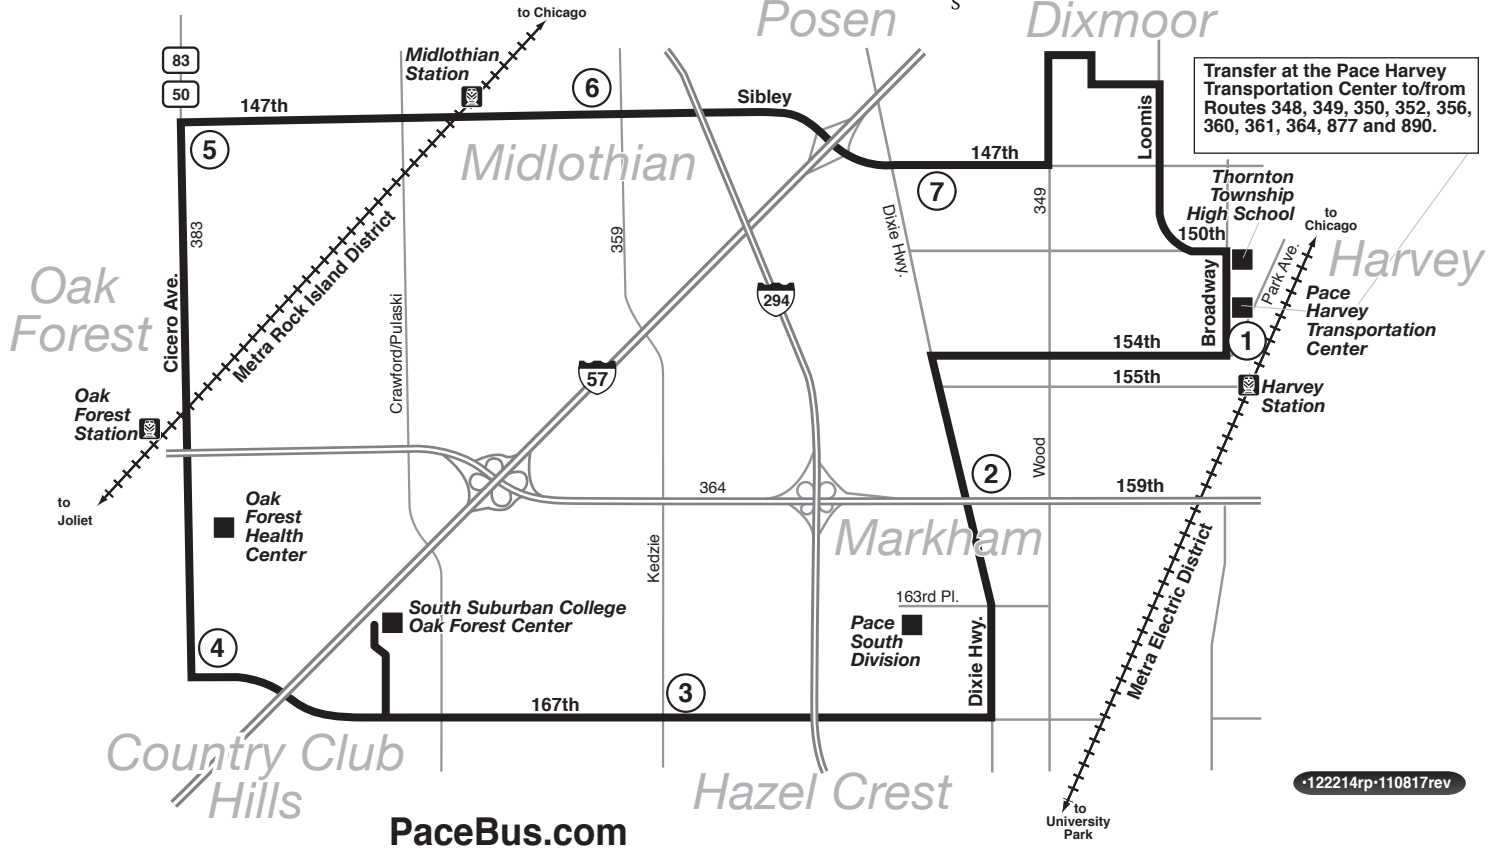

Route 354

Effective Date
September 18, 2017

122214rp-110817rev

PaceBus.com