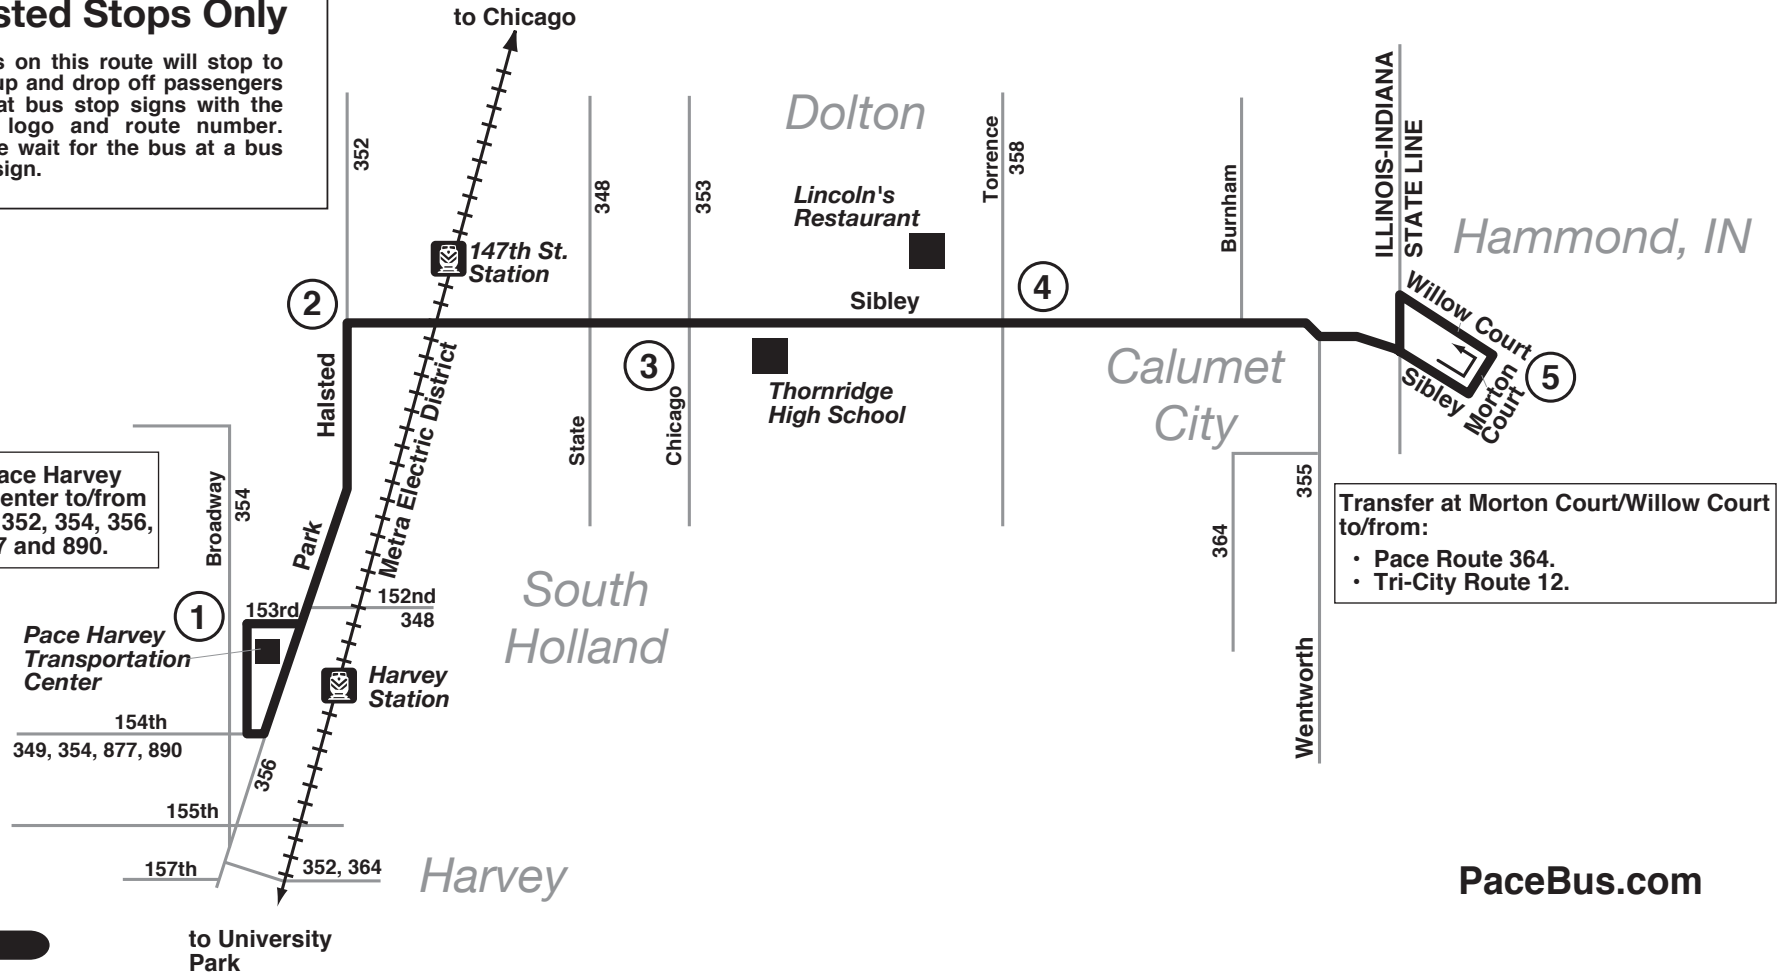

Route 350

Effective Date
October 22, 2017

Posted Stops Only

Buses on this route will stop to pick up and drop off passengers only at bus stop signs with the Pace logo and route number. Please wait for the bus at a bus stop sign.

Transfer at the Pace Harvey Transportation Center to/from Routes 348, 349, 352, 354, 356, 360, 361, 364, 877 and 890.

Transfer at Morton Court/Willow Court to/from:

- Pace Route 364.
- Tri-City Route 12.