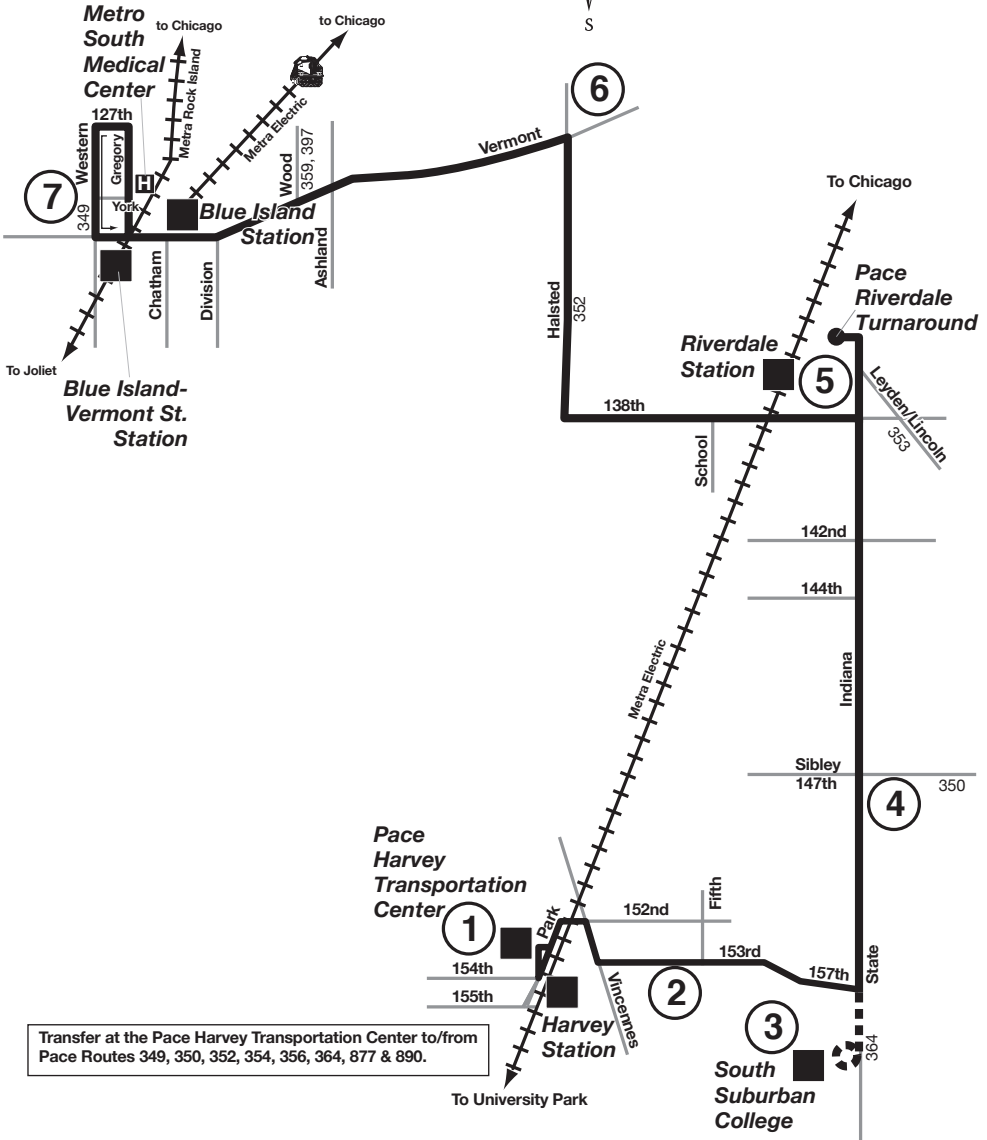

Route 348 Effective Date June 8, 2009

Transfer at Gregory/York to/from:

- Pace Routes 349 and 385.
- CTA Route 49A.

Transfer at the Pace Harvey Transportation Center to/from Pace Routes 349, 350, 352, 354, 356, 364, 877 & 890.

www.pacebus.com

■■■■ Weekday service only.