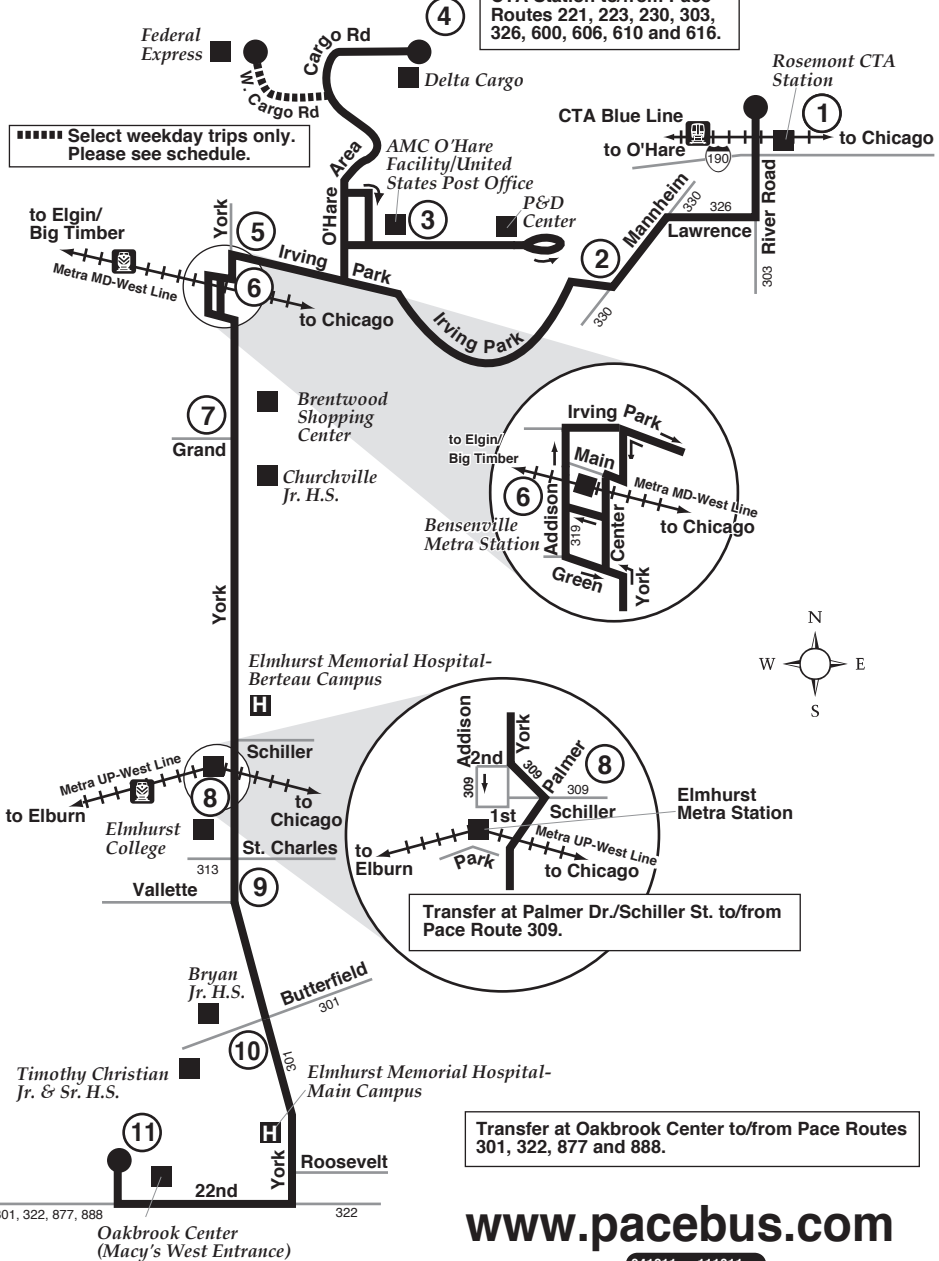

# Route 332

Effective Date  
September 11, 2011

Transfer at the Rosemont CTA Station to/from Pace Routes 221, 223, 230, 303, 326, 600, 606, 610 and 616.

----- Select weekday trips only.  
Please see schedule.

301, 322, 877, 888

Oakbrook Center  
(Macy's West Entrance)

[www.pacebus.com](http://www.pacebus.com)

041811rev111011rev