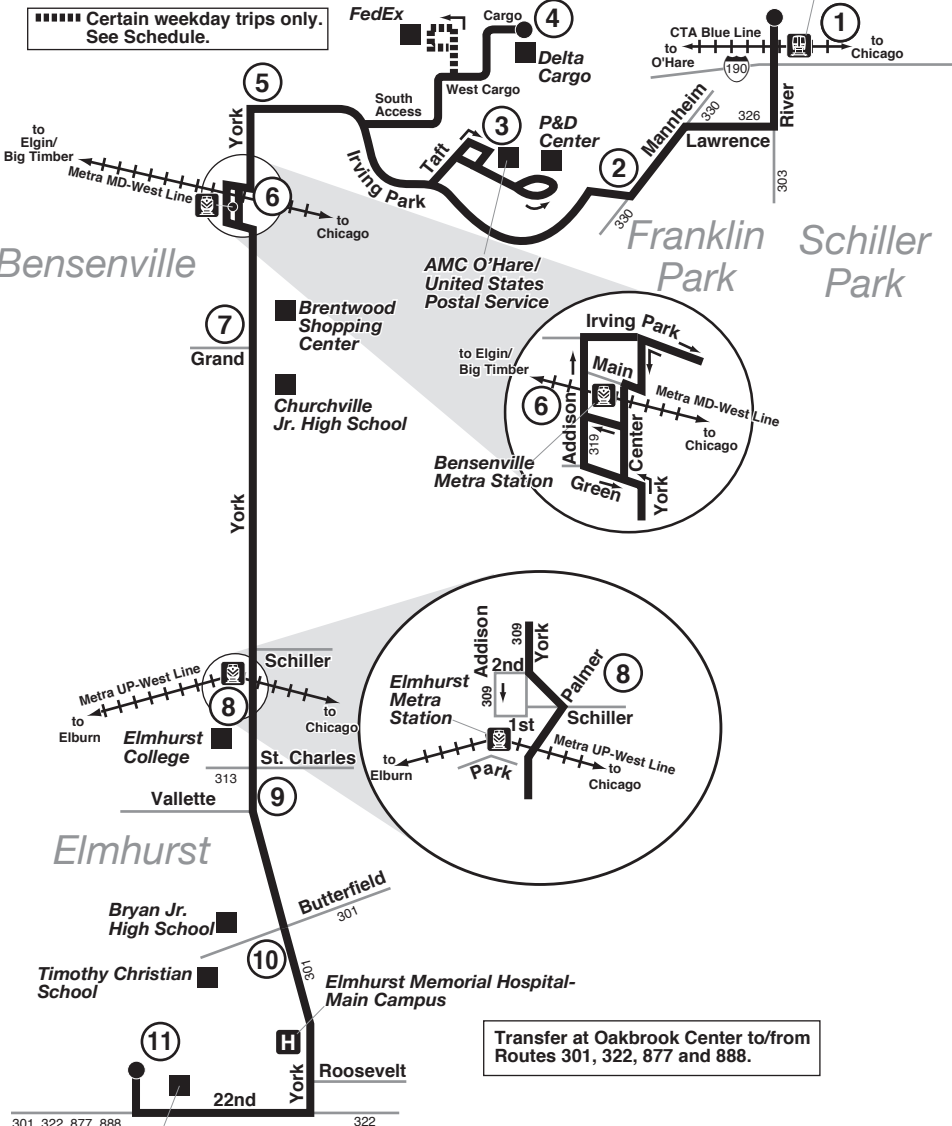

# Route 332

Effective Date  
December 18, 2016

Transfer at the Rosemont CTA Station to/from Routes 221, 223, 230, 303, 326, 600, 603, 605, 606, 610, 616, 895 and the Rosemont Entertainment Circulator.

Rosemont

Rosemont CTA Station

----- Certain weekday trips only.  
See Schedule.

Transfer at Oakbrook Center to/from Routes 301, 322, 877 and 888.

Oakbrook Center  
(Macy's West Entrance) Oak Brook

PaceBus.com