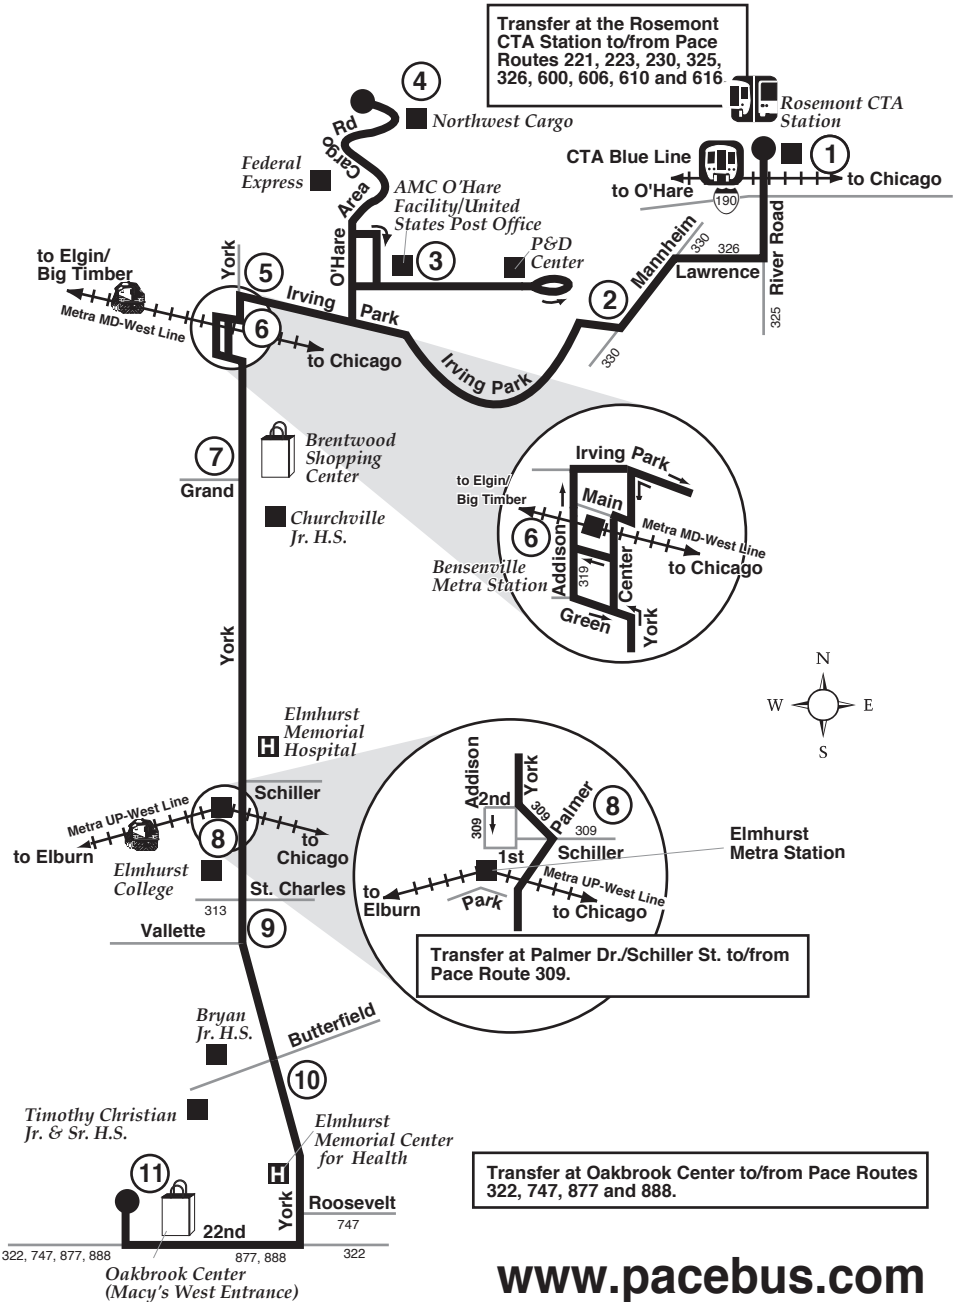

Route 332

Effective Date
December 13, 2004

Transfer at the Rosemont CTA Station to/from Pace Routes 221, 223, 230, 325, 326, 600, 606, 610 and 616

Transfer at Oakbrook Center to/from Pace Routes 322, 747, 877 and 888.