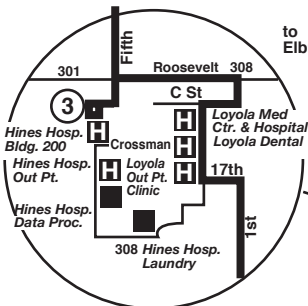

# Route 331 Effective Date August 23, 2010

Note: If the Brookfield Zoo north gate is closed, please use the special phone for entry. A security guard will quickly respond.