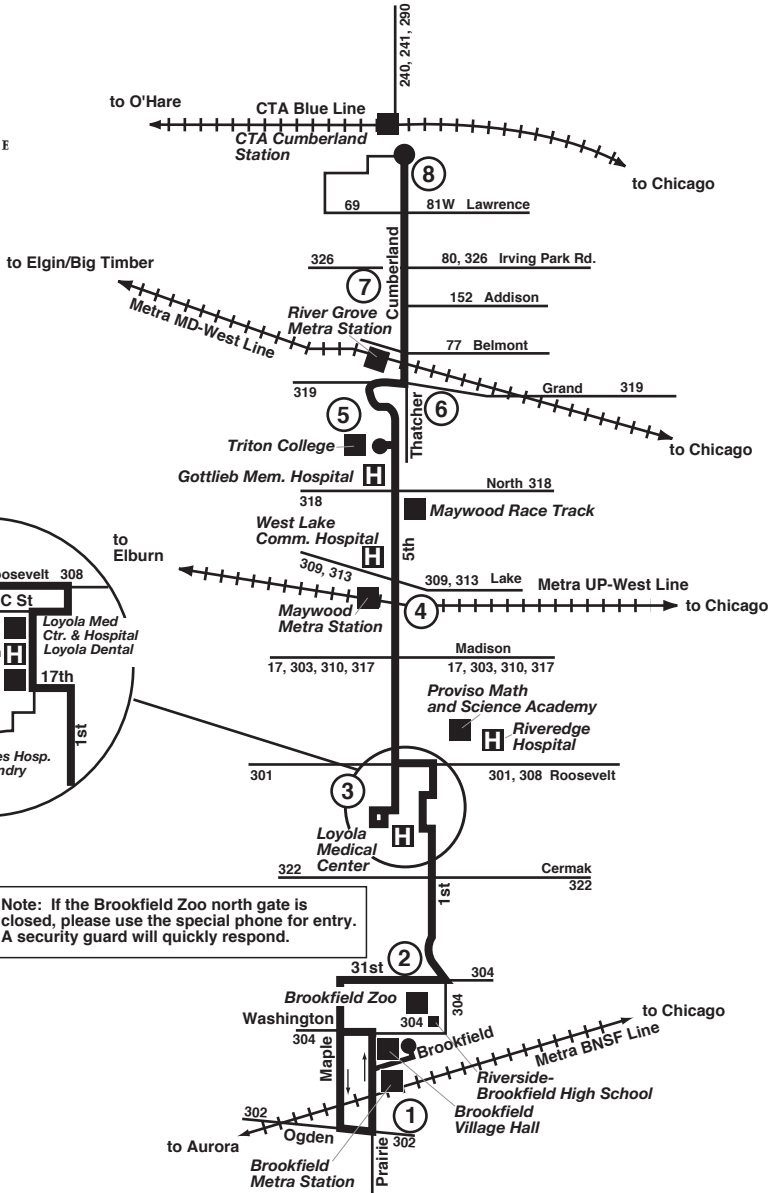

Route 331 Effective Date August 22, 2011

Note: If the Brookfield Zoo north gate is closed, please use the special phone for entry. A security guard will quickly respond.