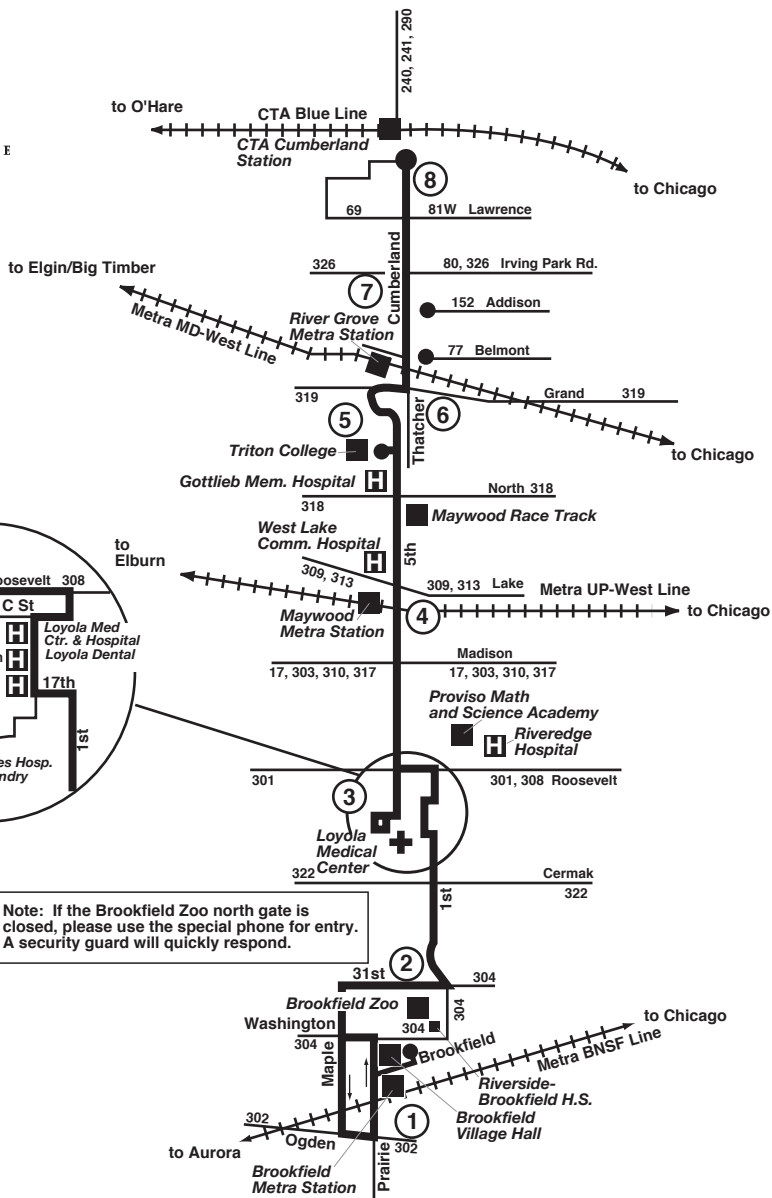

# Route 331 Effective Date August 23, 2010

Note: If the Brookfield Zoo north gate is closed, please use the special phone for entry. A security guard will quickly respond.