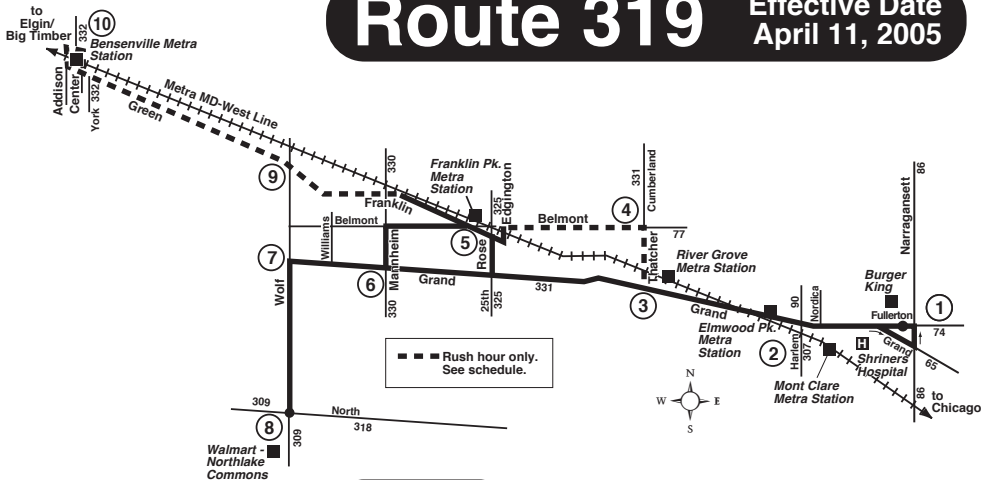

Route 319

Effective Date
April 11, 2005

www.pacebus.com