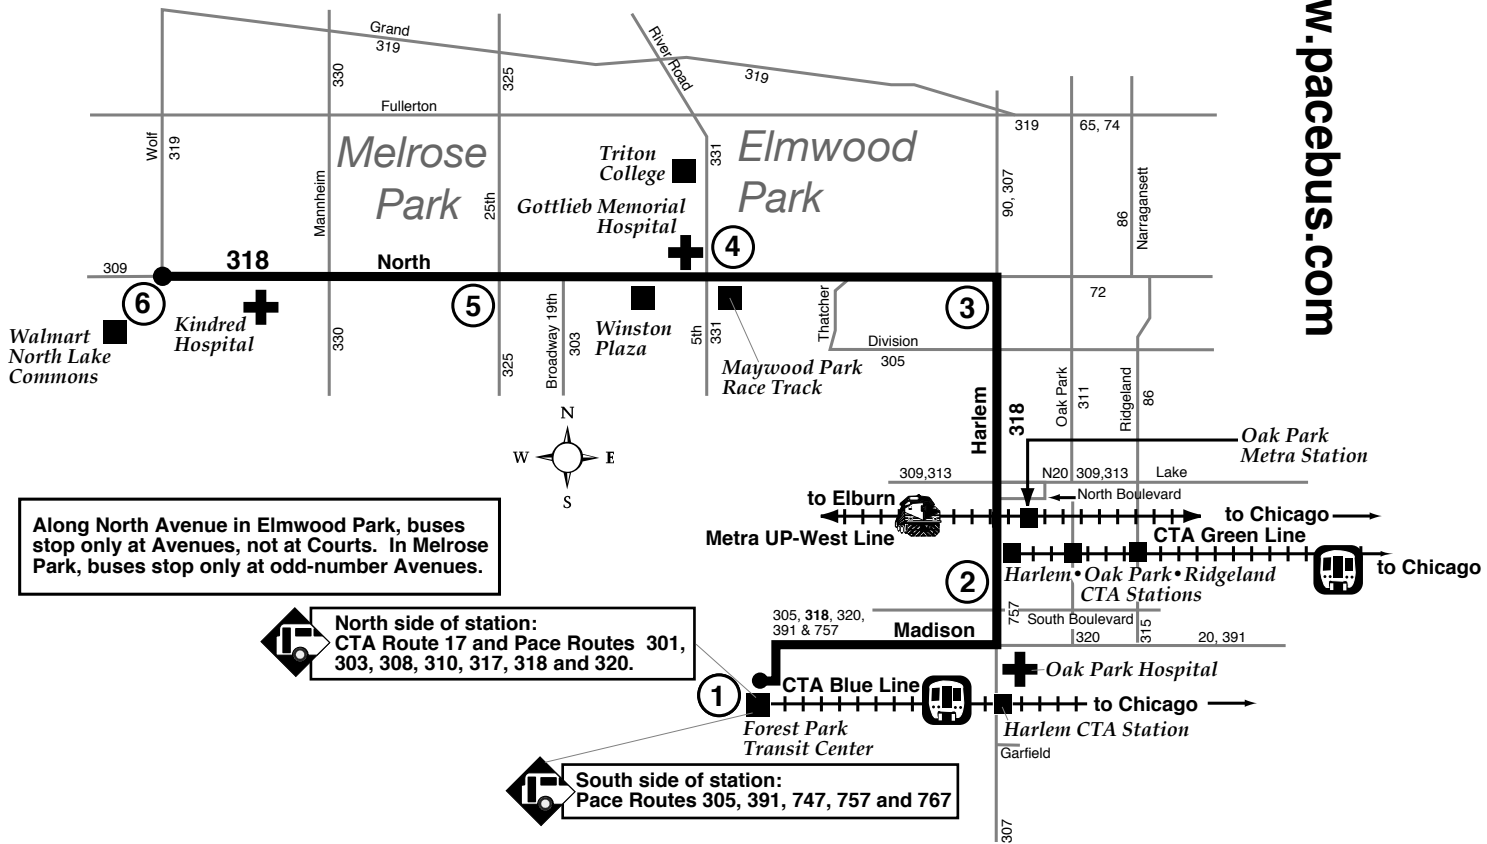

Route 318 Effective Date September 13, 2009

www.pacebus.com

Along North Avenue in Elmwood Park, buses stop only at Avenues, not at Courts. In Melrose Park, buses stop only at odd-number Avenues.

 North side of station:
CTA Route 17 and Pace Routes 301, 303, 308, 310, 317, 318 and 320.

 South side of station:
Pace Routes 305, 391, 747, 757 and 767