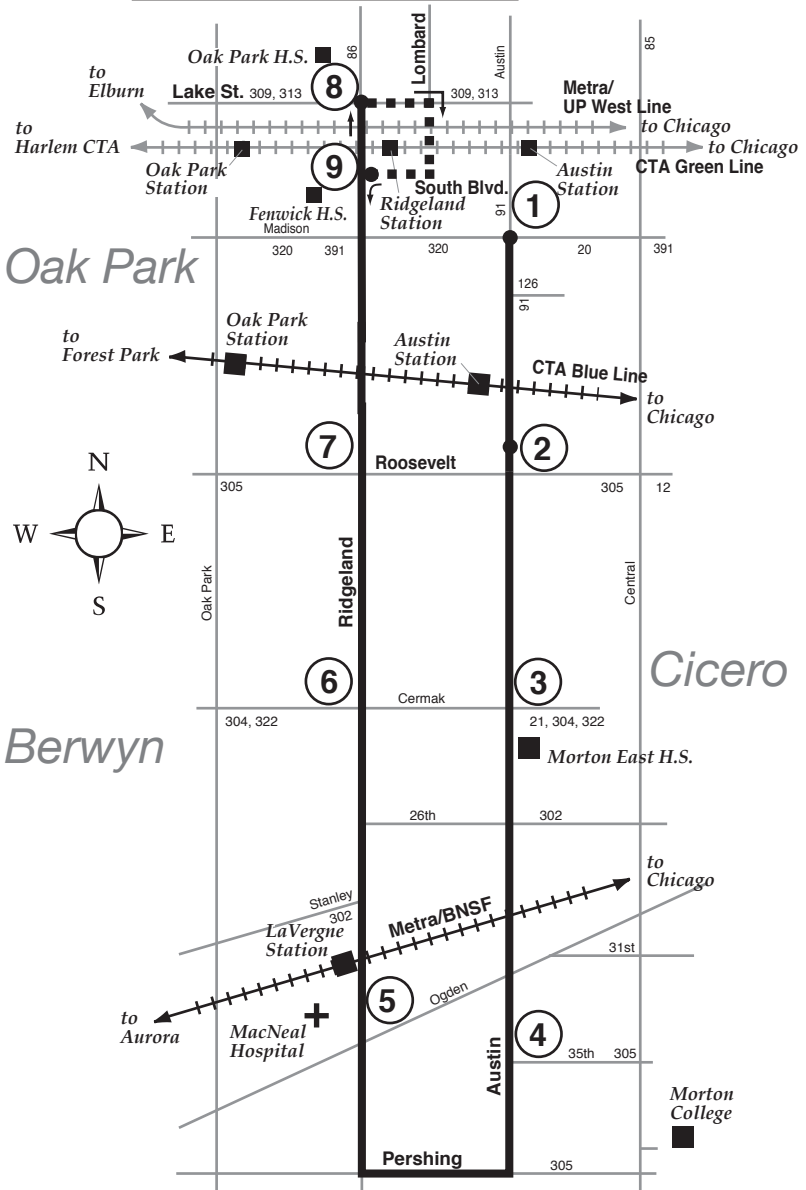

Route 315

Effective Date
February 8, 2010

■ ■ ■ EASTBOUND trips operate via Lake - Lombard - South Blvd. - Ridgeland and then resume regular routing.

In Cicero bus will stop only at streets and avenues (not courts and places). In other communities bus will stop on signal at any intersection where it is safe to do so.