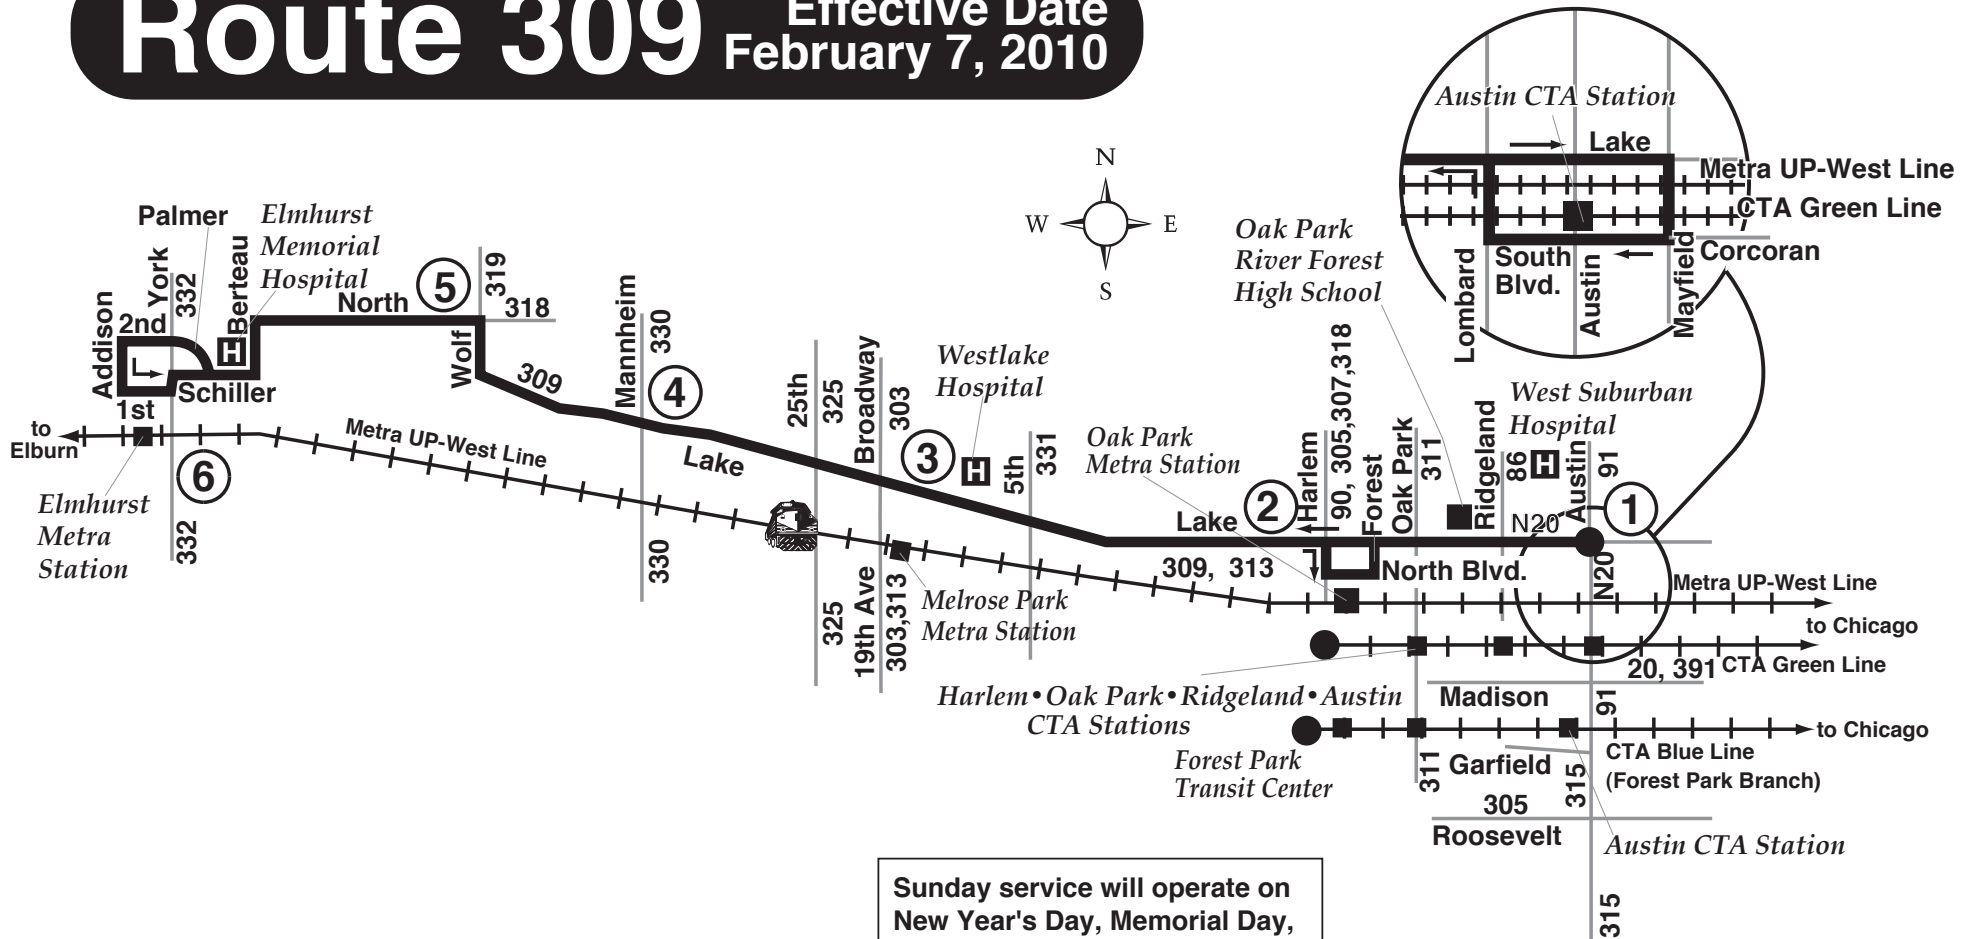

Route 309 Effective Date February 7, 2010

Sunday service will operate on New Year's Day, Memorial Day, 4th of July and Labor Day. No service on Thanksgiving Day and Christmas Day.