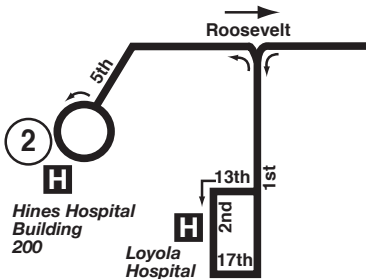

Route 308

Effective Date
June 12, 2011

Transfer at the CTA Blue Line Forest Park Transit Center to/from:

- Pace Routes 301, 303, 305, 310, 317, 318, 320, 747 and 757.
- CTA Route 17.

Note: At the CTA Blue Line Forest Park Transit Center, the Route 308 bus stop is located on the north side of the train station.

WEEKEND AND ALTERNATE WEEKDAY ROUTING

All Saturday and Sunday trips as well as weekday trips shown with an "N" on the schedule will follow the above routing. Loyola Hospital is only served in the direction indicated.