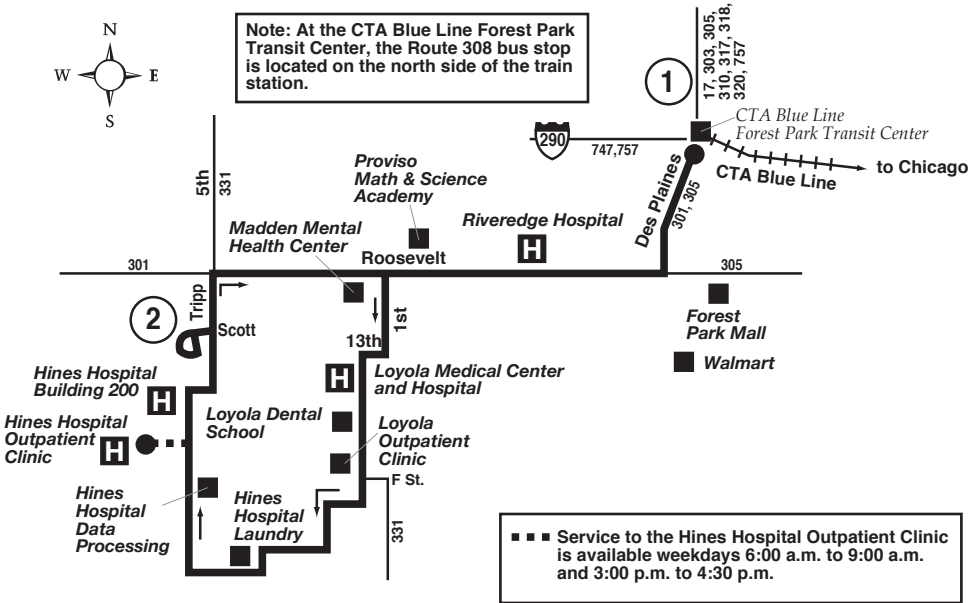

Route 308

Effective Date
June 12, 2011

Transfer at the CTA Blue Line Forest Park Transit Center to/from:

- Pace Routes 301, 303, 305, 310, 317, 318, 320, 747 and 757.
- CTA Route 17.

Note: At the CTA Blue Line Forest Park Transit Center, the Route 308 bus stop is located on the north side of the train station.

WEEKEND AND ALTERNATE WEEKDAY ROUTING

All Saturday and Sunday trips as well as weekday trips shown with an "N" on the schedule will follow the above routing. Loyola Hospital is only served in the direction indicated.

www.pacebus.com

042111rev